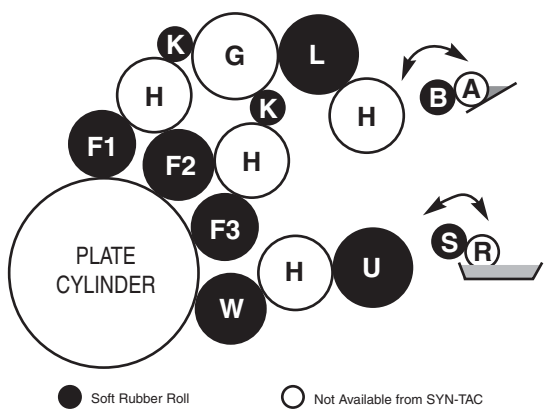

Seller of Fine Rollers to the Printing Industry

Give us a call.
We promise someone nice will answer the phone!
229.241.8022

SYN-TAC TOWNSEND T-51

TOWNSEND T-51 S1 COLOR HEAD for
A.B. DICK MODELS 9800 & 9900
MULTI MODEL 1450, 1460, 1650, 1960 & 4610
RYOBI MODEL 2800 & 3200

● Soft Rubber Roll ○ Not Available from SYN-TAC

Syn-Tac Cat. No.	Key	Description	Mfg. Part No.	Roll Dia.	Roll Face Lgth.	Overall Shaft Lgth.
------------------	-----	-------------	---------------	-----------	-----------------	---------------------

T-51 S1 COLOR HEAD for A.B. DICK 9800 & 9900, MULTI 1450, 1460, & 1650, RYOBI 3200

INK SYSTEM ROLLERS

51810	F1	1st INK FORM	40813	1 ¹⁵ / ₁₆	13 ⁹ / ₃₂	13 ¹¹ / ₁₆
51811	F2	2nd INK FORM	40814	2 ¹ / ₃₂	13 ⁹ / ₃₂	13 ¹¹ / ₁₆
51810	F3	3rd INK FORM	40813	1 ¹⁵ / ₁₆	13 ⁹ / ₃₂	13 ¹¹ / ₁₆
51820	L	INK TRANSFER	40815	2 ¹ / ₂	13 ¹⁷ / ₃₂	13 ¹¹ / ₁₆
51821*	K	INK TRANSFER	40817	1 ⁵ / ₁₆	13 ¹⁷ / ₃₂	16 ⁵ / ₁₆
51830*	B	INK DUCTOR	40819	1 ⁵ / ₁₆	13 ¹ / ₃₂	15 ³ / ₄

AQUA FLOW WATER SYSTEM ROLLERS

51811	W	WATER FORM	40814	2 ¹ / ₃₂	13 ⁹ / ₃₂	13 ¹¹ / ₁₆
51851	U	WATER TRANSFER	40816	2 ¹ / ₂	14 ¹ / ₄	14 ⁷ / ₁₆
51850*	S	WATER DUCTOR	40818	1 ⁵ / ₁₆	13 ²⁹ / ₃₂	15 ³ / ₄

T-51 S1 COLOR HEAD for MULTI 1960 & 4610