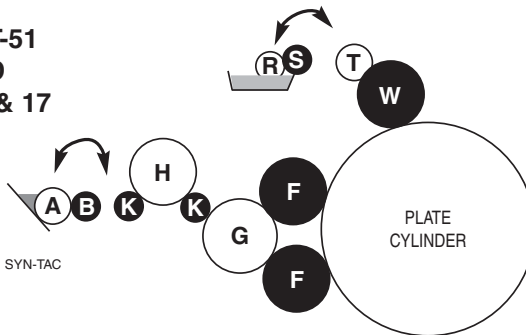

Seller of Fine Rollers to the Printing Industry

Give us a call.
We promise someone nice will answer the phone!
229.241.8022

SYN-TAC TOWNSEND T-51

TOWNSEND T-51 COLOR HEAD for
A.B. DICK MODELS 380 & 385
(formerly MGD 20 & 22)

- Soft Rubber Roll
- Not Available from SYN-TAC

Syn-Tac Cat. No.	Key	Description	Mfg. Part No.	Roll Dia.	Roll Face Lgth.	Overall Shaft Lgth.
T-51 COLOR HEAD for A.B. DICK MODELS 380 & 385						
INK SYSTEM ROLLERS						
51510	F	INK FORM	6813	2 1/8	23 3/8	24 1/2
51511	I	INK FLOATER	6829	2 1/2	23 3/8	24 1/2
51520*	K	TRANSFER ROLL (geared)	6815	1 1/4	23 3/8	29 3/16
51530*	B	DUCTOR	5818	1 3/8	23 7/16	25 1/8
AQUA FLOW WATER SYSTEM ROLLERS						
51510	W	WATER FORM	6813	2 1/8	23 3/8	24 1/2
51550*	S	WATER DUCTOR	6817	1 3/8	24 1/8	25 1/8

- Soft Rubber Roll
- Not Available from SYN-TAC

Syn-Tac Cat. No.	Key	Description	Mfg. Part No.	Roll Dia.	Roll Face Lgth.	Overall Shaft Lgth.
T-51 COLOR HEAD for CHIEF 15 (1974 and later) & CHIEF 17						
INK SYSTEM ROLLERS						
51410	F	INK FORM	12813	2 3/32	11	11 1/4
51420*	K	INK TRANSFER	12815	1 1/8	11	12 1/8
51430*	B	INK DUCTOR	12818	1 1/8	10 3/4	12 1/16
MOLLETON WATER SYSTEM ROLLERS & BOTTLE						
51440	W	WATER FORM	12814	2	11 1/4	11 3/4
51441	W	3M WATER FORM (3M sleeve #21014 not included)	12828	2 1/8	11 1/4	11 3/4
51450*	S	WATER DUCTOR	12817	3 1/32	11 1/16	12 1/16
22049	—	WATER FOUNTAIN BOTTLE (plastic, quart size, with cap & valve)	—	—	—	—

* Bushings are NOT included.

NOTE: Though no longer listed in the catalog, the following rolls of the Townsend T-51 for Chief model 15 (1973 and earlier) may still be purchased. Call for availability from SYN-TAC **51310, 51320, 51340, 51341.**