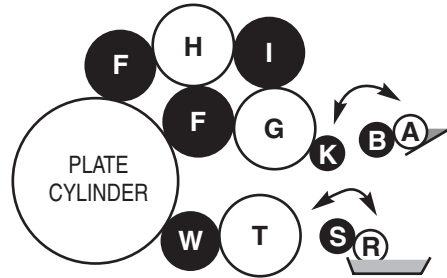

Seller of Fine Rollers to the Printing Industry

Give us a call.
We promise someone nice will answer the phone!
229.241.8022

SYN-TAC TOWNSEND T-51

TOWNSEND T-51 COLOR HEAD for
A.B. DICK MODELS 380 & 385
(formerly MGD 20 & 22)

- Soft Rubber Roll
- Not Available from SYN-TAC

Syn-Tac Cat. No.	Key	Description	Mfg. Part No.	Roll Dia.	Roll Face Lgth.	Overall Shaft Lgth.
T-51 COLOR HEAD for A.B. DICK MODELS 380 & 385						
INK SYSTEM ROLLERS						
51510	F	INK FORM	6813	2 1/8	23 3/8	24 1/2
51511	I	INK FLOATER	6829	2 1/2	23 3/8	24 1/2
51520*	K	TRANSFER ROLL (geared)	6815	1 1/4	23 3/8	29 3/16
51530*	B	DUCTOR	5818	1 3/8	23 7/16	25 1/8
AQUA FLOW WATER SYSTEM ROLLERS						
51510	W	WATER FORM	6813	2 1/8	23 3/8	24 1/2
51550*	S	WATER DUCTOR	6817	1 3/8	24 1/8	25 1/8

20% OFF ROLLER KITS!
-OR-
BUY 3 KITS GET 1 FREE!

FREE GROUND SHIPPING
ON SYN-TAC & LITH-O-ROLL ORDERS OF \$880.00*
WITHIN THE CONTINENTAL USA!
*\$1,100.00 BEFORE THE KIT DISCOUNT
229.241.8022

TOWNSEND T-51
COLOR HEAD
for CHIEF 15 & 17

- Soft Rubber Roll
- Not Available from SYN-TAC

Syn-Tac Cat. No.	Key	Description	Mfg. Part No.	Roll Dia.	Roll Face Lgth.	Overall Shaft Lgth.
T-51 COLOR HEAD for CHIEF 15 (1974 and later) & CHIEF 17						
INK SYSTEM ROLLERS						
51410	F	INK FORM	12813	2 3/32	11	11 1/4
51420*	K	INK TRANSFER	12815	1 1/8	11	12 1/8
51430*	B	INK DUCTOR	12818	1 1/8	10 3/4	12 1/16
MOLLETON WATER SYSTEM ROLLERS & BOTTLE						
51440	W	WATER FORM	12814	2	11 1/4	11 3/4
51441	W	3M WATER FORM (3M sleeve #21014 not included)	12828	2 1/8	11 1/4	11 3/4
51450*	S	WATER DUCTOR	12817	3 1/32	11 1/16	12 1/16
22049	—	WATER FOUNTAIN BOTTLE (plastic, quart size, with cap & valve)	—	—	—	—