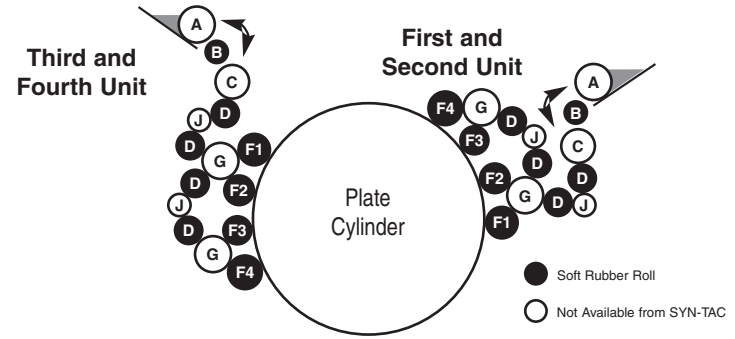

RYOBI MODEL 52 DI

RYOBI 52 DI

INK SYSTEM ROLLERS

54R-KDI	•	KIT (nine soft rubber ink rollers)	—	—	—	—
54R-KDI4	•	KIT (four of KIT 54R-KDI)	—	—	—	—
•54R10	F1	1st INK FORM	5554-57-210	2 5/32	20 9/32	22 3/4
•54R11	F2	2nd INK FORM	5554-57-220	2 1/32	20 9/32	22 3/4
•54R12	F3	3rd INK FORM	5554-57-230	1 15/16	20 9/32	22 3/4
•54R13	F4	4th INK FORM	5554-57-240	2 5/16	20 9/32	22 3/4
•54R20	D	INK DISTRIBUTOR	5554-51-110	1 29/32	20 9/32	23 25/32
•54R30	B	INK DUCTORTOR	5554-52-110	1 19/32	20 9/32	23 25/32

• The soft rubber roller kit includes these rolls.

20% OFF ROLLER KITS!
-OR-
BUY 3 KITS GET 1 FREE!

FREE GROUND SHIPPING
ON SYN-TAC & LITH-O-ROLL ORDERS OF $880.00*
WITHIN THE CONTINENTAL USA!
*$1,100.00 BEFORE THE KIT DISCOUNT

229.241.8022