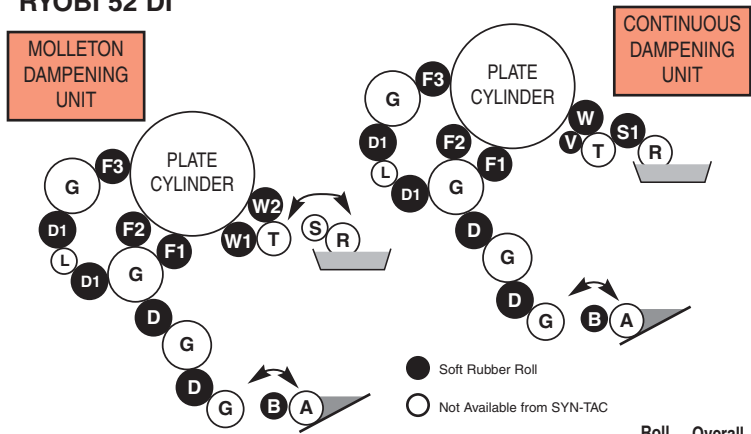

Seller of Fine Rollers to the Printing Industry

Give us a call.
We promise someone nice will answer the phone!

229.241.8022

SYN-TAC RYOBI

**RYOBI MODELS 522PF & PFH (perfecting unit)
RYOBI 52 DI**

Syn-Tac Cat. No.	Key	Description	Mfg. Part No.	Roll Dia.	Roll Face Lgth.	Overall Shaft Lgth.
------------------	-----	-------------	---------------	-----------	-----------------	---------------------

RYOBI 522PF & PFH (perfecting unit)

INK SYSTEM ROLLERS

52RP10	F1	1st INK FORM	5523-57-210-2	2 1/16	20 3/32	23 5/8
52RP11	F2	2nd INK FORM	5523-57-220-2	1 25/32	20 3/32	22 11/16
52RP12	F3	3rd INK FORM	5523-57-230-2	2 7/32	20 3/32	23 5/8
52R21	D1	INK DISTRIBUTOR (long, large o.d.)	5522-51-110	2 1/16	20 1/4	25 3/16
52RP22	D	INK DISTRIBUTOR (long, small o.d.)	5523-51-120	1 29/32	20 9/32	25 3/16
52RP31	B	INK DUCTORTOR	5523-52-410	1 29/32	20 9/32	23 7/8

WATER SYSTEM ROLLERS (PF)

52R41	W2	1st WATER FORM	5522-53-440	1 23/32	20 11/16	24 5/32
52R40	W1	2nd WATER FORM	5522-53-430	1 23/32	20 11/16	23 15/32
52R43	W2	3M 1st WATER FORM (sleeve #18524 <u>not</u> included)	—	1 7/8	20 11/16	24 5/32
52R42	W1	3M 2nd WATER FORM (sleeve #18524 <u>not</u> included)	—	1 7/8	20 11/16	23 15/32