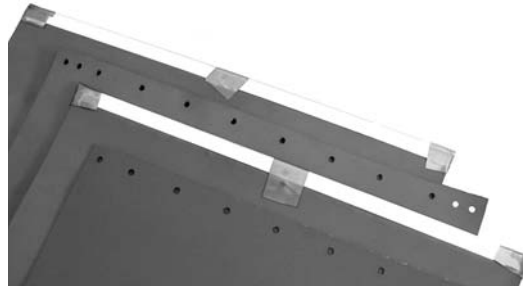

ALL SYN-TAC BLANKETS ARE COMPRESSIBLE AND
MADE TO WORK WITH OIL AND RUBBER BASE INKS.

TheRollerStore.com

229-241-8022

Syn-Tac Cat. No.	Description	Model	Length Around Cylinder	Width
A.B.DICK 360 & 9800				
BL360P	3 PLY BLANKET (punched)	360	18 ¹ / ₂	10 ⁵ / ₈
BL360PW	3 PLY BLANKET (punched)	360	18 ¹ / ₂	11
BL375P	3 PLY BLANKET (punched)	9800	19 ³ / ₈	12 ⁵ / ₈
ATF CHIEF				
BL150P	3 PLY BLANKET (punched)	Chief 15	15 ³ / ₁₆	10
BL170P	3 PLY BLANKET (punched)	Chief 17	18 ⁹ / ₁₆	10 ³ / ₃₂
HAMADA 600, 700 / E47, C248, H234 & B452				
BL600P	3 PLY BLANKET (punched)	600	19 ¹ / ₄	12
BL700P	3 PLY BLANKET (punched)	700 / E47	16 ⁵ / ₁₆	18 ³ / ₈
BL248B	4 PLY BLANKET (barred)	C248	16 ⁵ / ₁₆	18 ¹ / ₂
BL234B	4 PLY BLANKET (barred)	H234	19 ¹⁵ / ₁₆	12 ⁵ / ₈
BL452B	4 PLY BLANKET (barred)	B452	17 ³ / ₄	20 ¹ / ₈
HEIDELBERG GTO 46 & 52, QM46 & PRINTMASTER 46				
BL460S	4 PLY BLANKET (straight)	GTO 46	17 ⁹ / ₁₆	18 ¹ / ₈
BL520S	4 PLY BLANKET (straight)	GTO 52	17 ¹ / ₂	20 ¹ / ₂
BL400B	4 PLY BLANKET (barred)	QM 46 & PM 46	21 ⁷ / ₈	13 ¹ / ₄
MULTILITH 1250LW & 1360 / 1650				
BL122P	3 PLY BLANKET (punched)	1250LW	18 ⁷ / ₁₆	11
BL130P	3 PLY BLANKET (punched)	1360, 1650	18 ⁷ / ₁₆	12 ⁵ / ₈
RYOBI 2800, 3200, 3200MCD / 3200E, 3302 / 3304 & 3404DI				
BL280P	5 PLY BLANKET (punched)	2800	19	11 ¹ / ₄
BL320P	5 PLY BLANKET (punched)	3200	19 ¹ / ₂	12
BL320B	5 PLY BLANKET (barred)	3200	19 ¹ / ₂	12
BL330P	5 PLY BLANKET (punched)	3200MCD, 3200E 3302, 3304	19 ¹ / ₂	13
BL330B	5 PLY BLANKET (barred)	3200MCD, 3200E 3302, 3304	19 ¹ / ₂	13
BL330PW	5 PLY BLANKET (punched)	3302, 3304	19 ¹ / ₂	13 ⁵ / ₈
BL330BW	5 PLY BLANKET (barred)	3302, 3304	19 ¹ / ₂	13 ⁵ / ₈
BL332P	5 PLY BLANKET (punched)	3302H, 3304H	19 ¹ / ₄	13 ¹ / ₂
BL332B	5 PLY BLANKET (barred)	3302H, 3304H	19 ¹ / ₄	13 ¹ / ₂
BL340P	5 PLY BLANKET (punched)	3404DI	20 ²³ / ₃₂	13 ²⁵ / ₃₂
BL340B	5 PLY BLANKET (barred)	3404DI	20 ²³ / ₃₂	13 ²⁵ / ₃₂