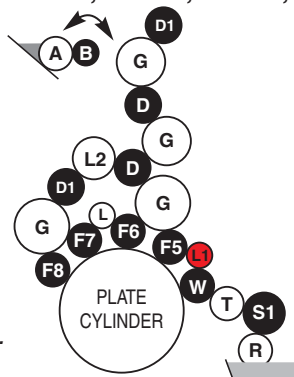

RYOBI MODELS 520HX, 522HX, 524HX, 524HXX & 525HX

CONTINUOUS
DAMPENING
UNIT

- Soft Rubber Roll
- Hard Rubber Roll
- Not Available from SYN-TAC

• The soft rubber roller kit includes these rolls.

TheRollerGuy.com

(229) 241-8022