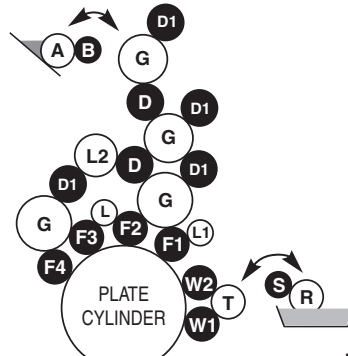

RYOBI MODELS 520, 522, 522PF & 524

MOLLETON
DAMPENING
UNIT

- Soft Rubber Roll
- Not Available from SYN-TAC

Syn-Tac Cat. No.	Key	Description	Mfg. Part No.	Roll Dia.	Roll Face Lgth.	Overall Shaft Lgth.
---------------------	-----	-------------	------------------	--------------	-----------------------	---------------------------

RYOBI 520, 522, 522PF & 524

INK SYSTEM ROLLERS

52R14	F1	1st INK FORM	5522-57-250-1	1 ¹⁵ / ₁₆	20 ¹ / ₁₆	24 ⁵ / ₃₂
52R15	F2	2nd INK FORM	5522-57-260-1	1 ⁷ / ₈	20 ¹ / ₁₆	22 ²¹ / ₃₂
52R12	F3	3rd INK FORM	5522-57-270-1	1 ³ / ₄	20 ¹ / ₁₆	22 ²¹ / ₃₂
52R13	F4	4th INK FORM	5522-57-280-1	2	20 ¹ / ₁₆	24 ⁹ / ₃₂
52R20	D	INK DISTRIBUTOR (short)	5522-51-130	2 ¹ / ₁₆	20 ¹ / ₄	23 ⁵ / ₈
52R21	D1	INK DISTRIBUTOR (long)	5522-51-110	2 ¹ / ₁₆	20 ¹ / ₄	25 ³ / ₁₆
52R30	B	INK DUCTOR	5522-52-270	1 ¹³ / ₁₆	20 ¹ / ₄	23 ⁷ / ₈

WATER SYSTEM ROLLERS

52R40	W1	1st WATER FORM	5522-53-430	1 ²³ / ₃₂	20 ¹¹ / ₁₆	23 ¹⁵ / ₃₂
52R41	W2	2nd WATER FORM	5522-53-440	1 ²³ / ₃₂	20 ¹¹ / ₁₆	24 ⁵ / ₃₂
52R42	W1	3M 1st WATER FORM (sleeve #18524 not included)	—	1 ⁷ / ₈	20 ¹¹ / ₁₆	23 ¹⁵ / ₃₂
52R43	W2	3M 2nd WATER FORM (sleeve #18524 not included)	—	1 ⁷ / ₈	20 ¹¹ / ₁₆	24 ⁵ / ₃₂
52R50	S	WATER DUCTOR	5522-52-340	1 ¹³ / ₃₂	21 ¹ / ₄	23 ⁷ / ₈

52R-K	•	KIT (nine soft rubber ink rolls)	—	—	—	—
•52R10	F5	1st INK FORM	6520-57-250	1 ¹⁵ / ₁₆	20 ³ / ₃₂	23 ²¹ / ₃₂
52R18	F5	1st INK FORM (HXXP, HE only)	6532-57-210	1 ¹⁵ / ₁₆	20 ³ / ₃₂	23 ⁷ / ₁₆
•52R11	F6	2nd INK FORM	6520-57-260	1 ⁷ / ₈	20 ³ / ₃₂	22 ¹ / ₁₆
•52R12	F7	3rd INK FORM	5522-57-270-1	1 ²⁵ / ₃₂	20 ³ / ₃₂	22 ¹¹ / ₁₆
•52R13	F8	4th INK FORM	5522-57-280-1	2	20 ³ / ₃₂	24 ³ / ₁₆
•52R20	D	INK DISTRIBUTOR (short)	5522-51-130	2 ¹ / ₁₆	20 ¹ / ₄	23 ⁵ / ₈
•52R21	D1	INK DISTRIBUTOR (long)	5522-51-110	2 ¹ / ₁₆	20 ¹ / ₄	25 ³ / ₁₆
•52R30	B	INK DUCTOR	5522-52-270	1 ¹³ / ₁₆	20 ¹ / ₄	23 ⁷ / ₈
52R850	L1	BRIDGE ROLL OSCILLATOR	6532-53-170	1 ²⁵ / ₃₂	20 ⁵ / ₃₂	24 ¹ / ₂