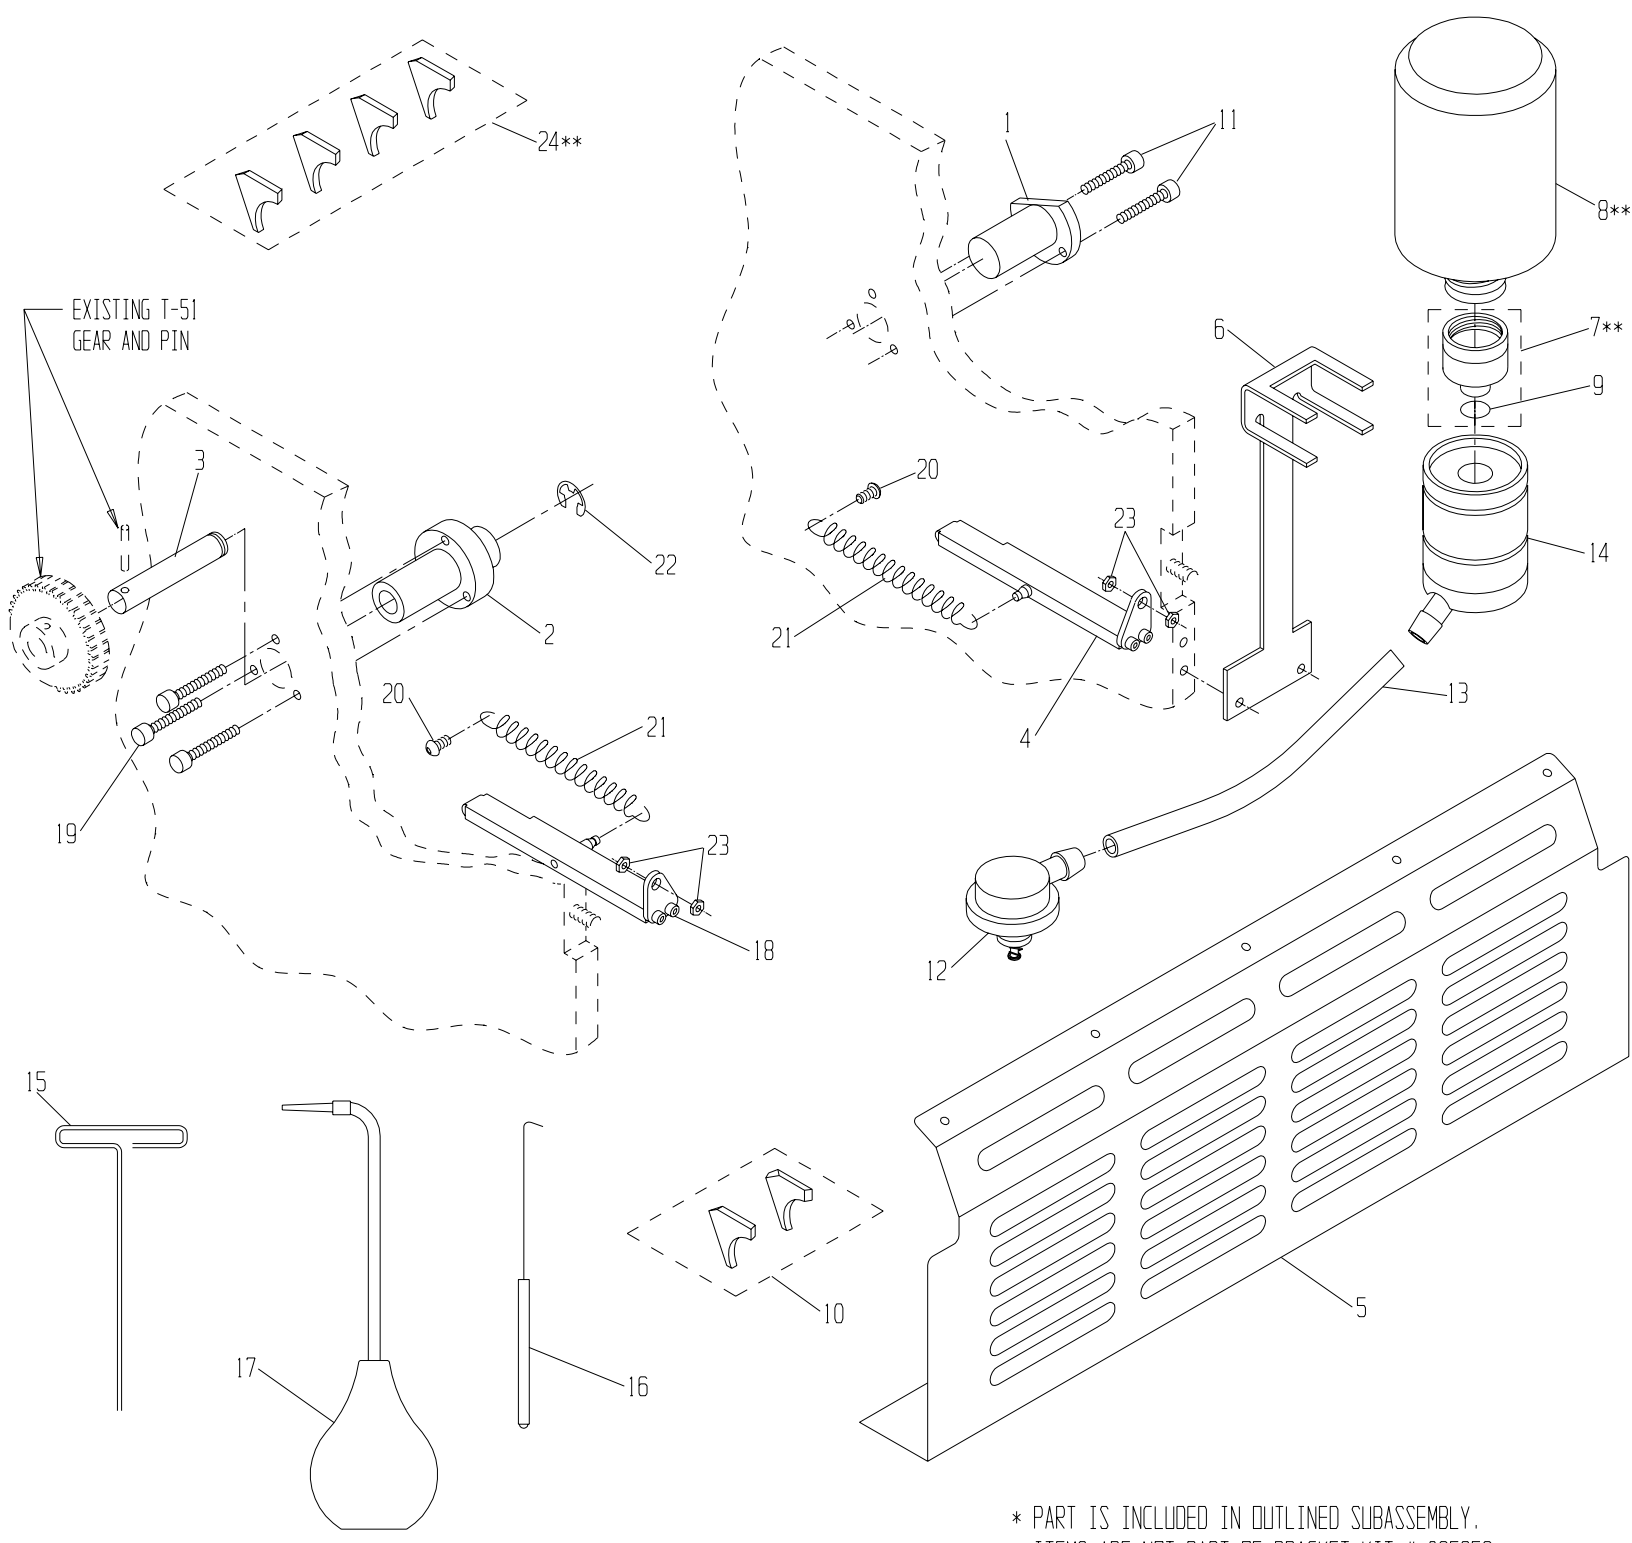

* PART IS INCLUDED IN OUTLINED SUBASSEMBLY.
** ITEMS ARE NOT PART OF BRACKET KIT # 095859.

24	094990	FELT CLEANING SEALS (4)	1
23	091932	NUT, JAM 1/4-20	4
22	091934	E-RING, 7/16	1
21	095837	SPRING, EXTENSION	2
20	091819	SCREW, #10-24 x 1/2 BUT HD	2
19	091828	SCREW, #10-24 x 1 SDC HD	3
18	095824	ASSY, ADJUSTING L.H.	1
17	092779	ASSY, SYRINGE, LG NECK	1
ITEM#	PART #	DESCRIPTION	QTY

16	092787	HOOK	1
15	090755	3/32" T- WRENCH	1
14	092740	BOTTLE VALVE ASSY	1
13	092756	1/2" I.D. VINYL TUBING	1
12	092750	ADAPTER BASE ASSY	1
11	091868	SCREW, 1/4-20 x 3/4 SDC HD	2
10	092370	SEAL SET (L & R)	1
9	092765	O-RING	*
ITEM#	PART #	DESCRIPTION	QTY

8	092771	CALIBRATED BOTTLE	1
7	092760	DISPENSING VALVE ASSY	1
6	095861	BRACKET, BOTTLE	1
5	095855	GUARD, SAFETY	1
4	095834	ASSY, ADJUSTING R.H.	1
3	095842	SHAFT	1
2	095847	ASSY, HOUSING	1
1	095845	SUPPORT, UNIT, NON-OP	1
ITEM#	PART #	DESCRIPTION	QTY