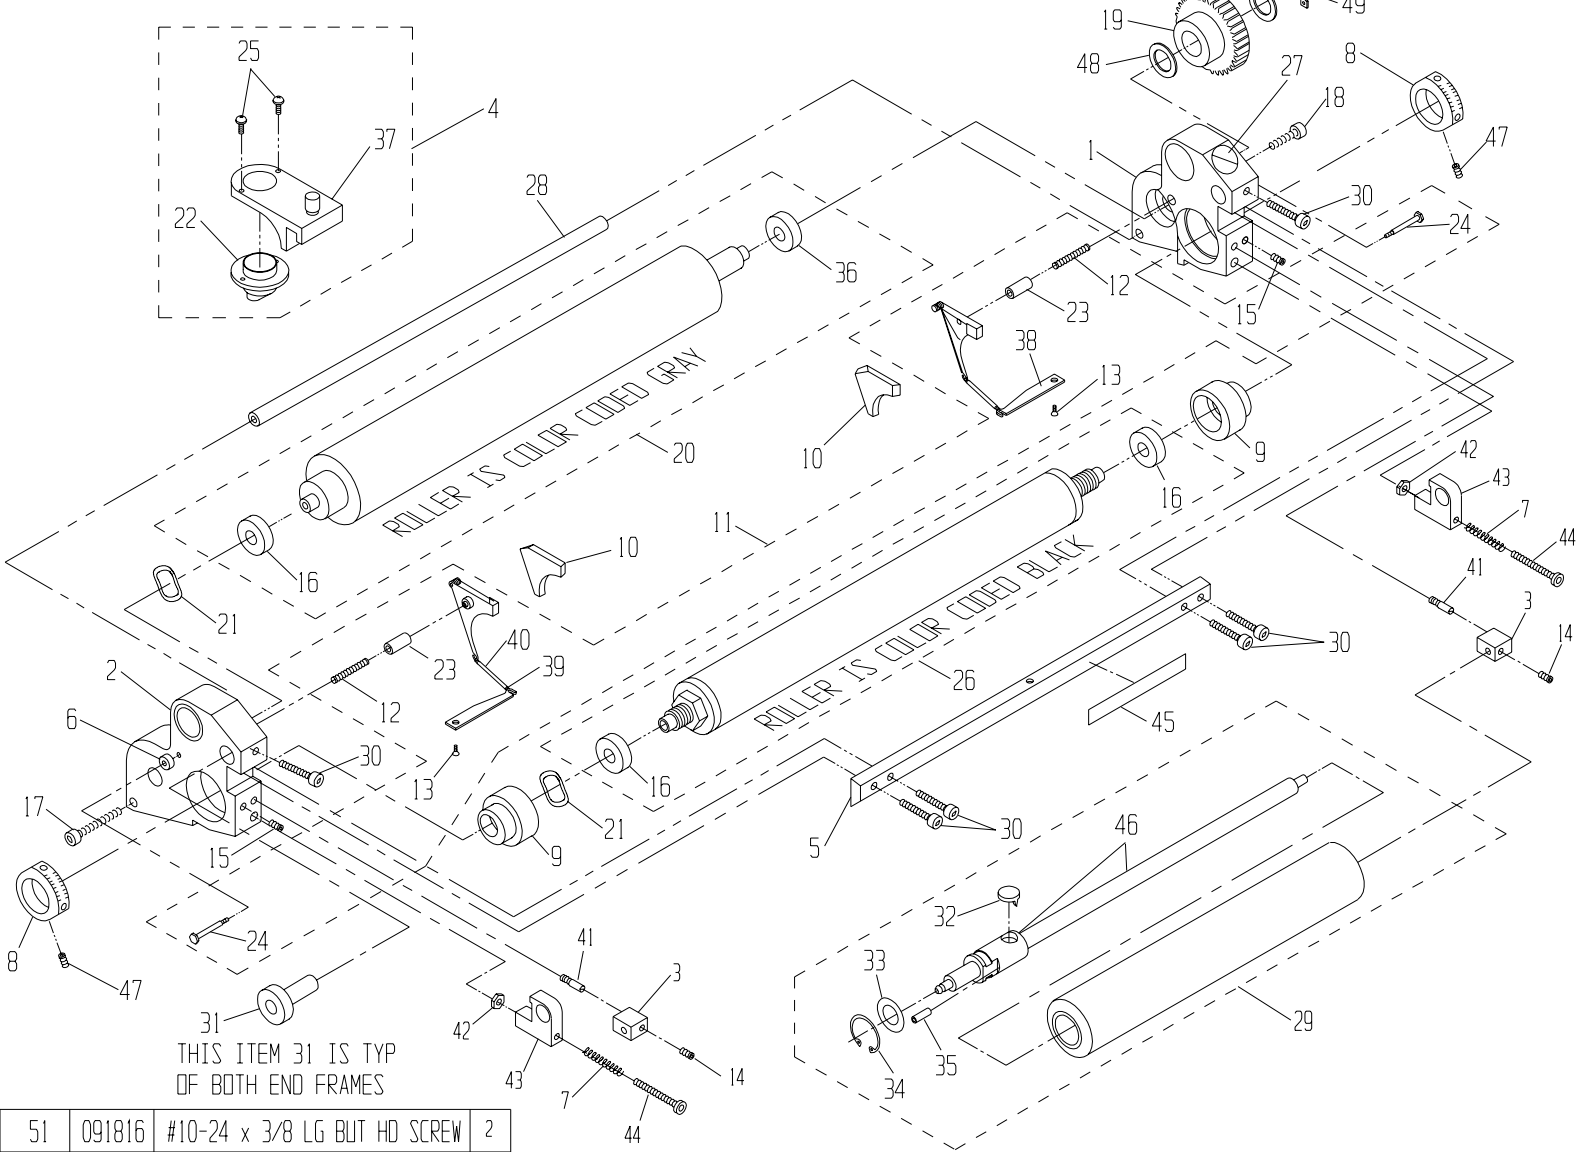

51	091816	#10-24 x 3/8 LG BUT HD SCREW	2
50	095828	DRIP TRAY, 9899	1
49	091662	12mm RETAINING RING	1
48	091966	STEEL WASHER	2
47	091888	M5 x 5mm SET SCREW	2
46	091262	SHAFT ASSY S.S.	*
45	095854	STICKER, I.D.	1
44	091877	SCREW, 1/4-28 x 1.1/4 SOC HD	2
43	094342	SPRING HOUSING	2
42	091970	NUT 1/4-28	2
41	094343	OSCILLATOR POST	2
40	092259	SPRING COVER	*
39	092236	TAB SPRING	*
38	092234	TAB	*
37	094997	BRACKET, NOZZLE	*
36	092586	BEARING	*
35	091949	SPRING PIN	*
34	091997	OSC. RETAINING CLIP	*
33	091965	OSC. RETAINING WASHER	*
ITEM#	PART #	DESCRIPTION	QTY

32	091111	OSC. DRIVE SHAFT FOLLOWER	*
31	095862	ASSY, ECCENTRIC	2
30	091827	SCREW, 10-24 x 5/8 SOC HD	6
29	091311	13-1/4 OSC. ROLL. PARTS ASSY	1
28	095858	TIE BAR	1
27	092601	SAFETY STICKER	1
26	094240	METERING ROLLER W/B	1
25	091907	#6-32 X 3/8 PHILLIPS HD SCW	*
24	092303	SHOULDER SCREW	*
23	092304	GUIDE PIN	*
22	092604	NOZZLE	*
21	092491	WAVE WASHER	2
20	091900	FORM ROLLER W/B	1
19	092880	RYOBI GEAR CLUTCH ASSY	1
18	091879	SCREW, 1/4-20 x 1.00 SOC. HD	1
17	091865	SCREW, 1/4-20 x 1.25 SOC. HD	1
16	092401	BEARING	*
ITEM#	PART #	DESCRIPTION	QTY

* PART IS INCLUDED IN OUTLINED SUBASSEMBLY.
** DRIP TRAY AND SCREWS (ITEMS 50 & 51) ARE NOT SHOWN.

15	091813	#10-24 X 1/2 SET SCREW	2
14	091811	#10-24 X 1/4 SET SCREW	2
13	091802	#3-48 X 1/4 FLAT HD SCREW	*
12	092238	COMPRESSION SPRING	*
11	092290	BACKING PLATE KIT (L & R)	1
10	092370	SEAL SET (L & R)	1
9	092291	ECCENTRIC	2
8	092612	METERING GAUGE	2
7	095698	SPRING, COMPRESSION	2
6	091908	WASHER, SPACER	2
5	095848	TIE PLATE	1
4	098750	BRACKET NOZZLE ASSEMBLY	1
3	094326	ALIGNMENT BLOCK	2
2	095918	ASSY, END FRAME, L.H.	1
1	095919	ASSY, END FRAME, R.H.	1
ITEM#	PART #	DESCRIPTION	QTY