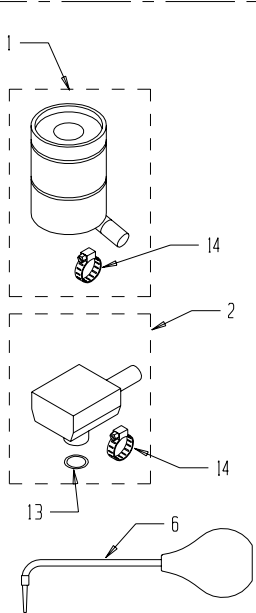

* PART IS INCLUDED IN OUTLINED SUBASSEMBLY

16	092065	PUSH RETAINER	*
15	092753	HOLD DOWN CLAMP	*
14	091911	1/4-29/32 ADJUSTABLE CLAMP	*
13	092765	O-RING	1*
12	091978	M5 FLAT WASHER	3
11	091743	M6 FLAT WASHER	2
10	091761	M6 X 18mm CAP SCREW	2
9	091765	M5 X 12mm BUTTON HD CAP SCREW	3
8	091672	SPRING CLIP	1
7	092756	1/2" ID VINYL TUBING	1
6	092779	ASSY, SYRINGE, LONG NECK	1
5	094863	BRACKET, SUPPORT, BOTTLE BKT	1
4	094864	BRACKET, REMOTE BOTTLE	1
3	092749	UNIVERSAL BOTTLE BRACKET	1
2	092750	ADAPTER BASE ASSEMBLY	1
1	092740	BOTTLE VALVE ASSEMBLY	1
ITEM#	PART #	DESCRIPTION	QTY