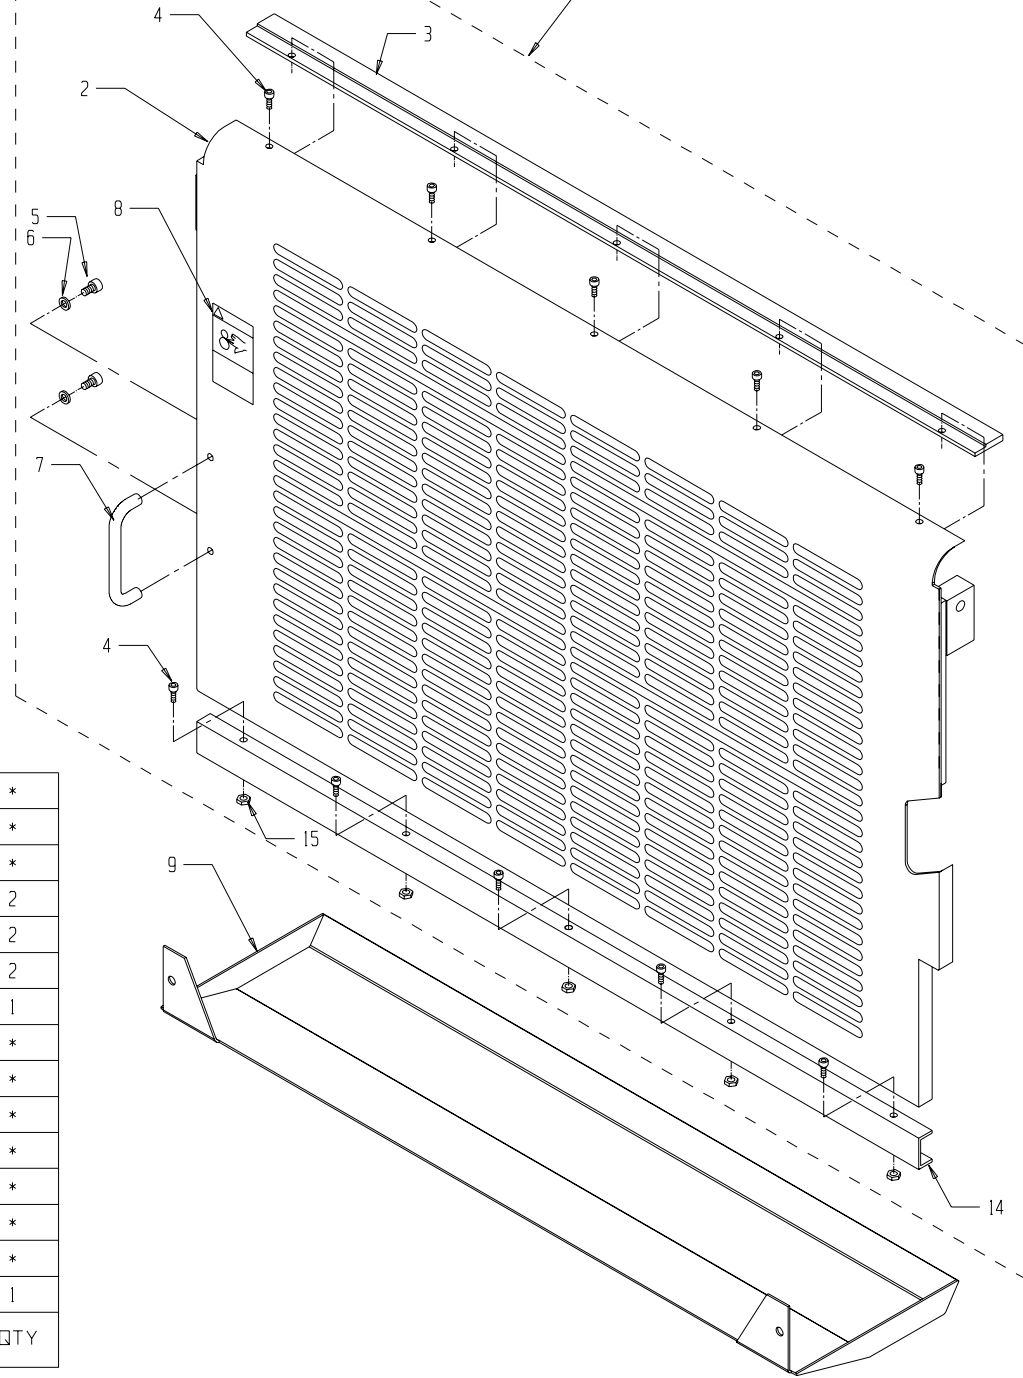

15	091599	NUT, LOCKING, M5 X .8	*
14	094885	GUARD, EXTENSION, OLD STYLE, RYB-52	*
13	092765	O-RING	*
12	092772	1/2 GALLON BOTTLE	2
11	092760	DISPENSING VALVE ASSY	2
10	092774	WASH UP BOTTLE, LONG NECK	2
9	094869	PAN, DRIP, RYB-52	1
8	098134	LABEL SAFETY GUARD	*
7	092077	PULL HANDLE	*
6	091978	WASHER, #10 FLAT	*
5	091845	SCREW, #10-32 X 3/8 CAP SCREW	*
4	091768	SCREW, M5 X 10mm, BUTTON HEAD	*
3	094873	GUARD, EXTENSION, NEW STYLE, RYB-52	*
2	094872	GUARD, SAFETY, RYB-52	*
1	094878	KIT, SAFETY GUARD, RYB-52	1
ITEM#	PART #	DESCRIPTION	QTY