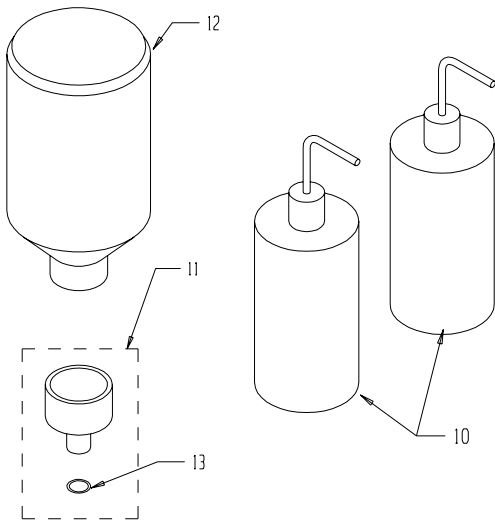

15	091599	NUT, LOCKING, M5 X .8	*
14	094885	GUARD, EXTENSION, OLD STYLE, RYB-52	*
13	092765	O-RING	*
12	092772	1/2 GALLON BOTTLE	2
11	092760	DISPENSING VALVE ASSY	2
10	092774	WASH UP BOTTLE, LONG NECK	2
9	094869	PAN, DRIP, RYB-52	1
8	098134	LABEL SAFETY GUARD	*
7	092077	PULL HANDLE	*
6	091978	WASHER, #10 FLAT	*
5	091845	SCREW, #10-32 X 3/8 CAP SCREW	*
4	091768	SCREW, M5 X 10mm, BUTTON HEAD	*
3	094873	GUARD, EXTENSION, NEW STYLE, RYB-52	*
2	094872	GUARD, SAFETY, RYB-52	*
1	094878	KIT, SAFETY GUARD, RYB-52	1
ITEM#	PART #	DESCRIPTION	QTY