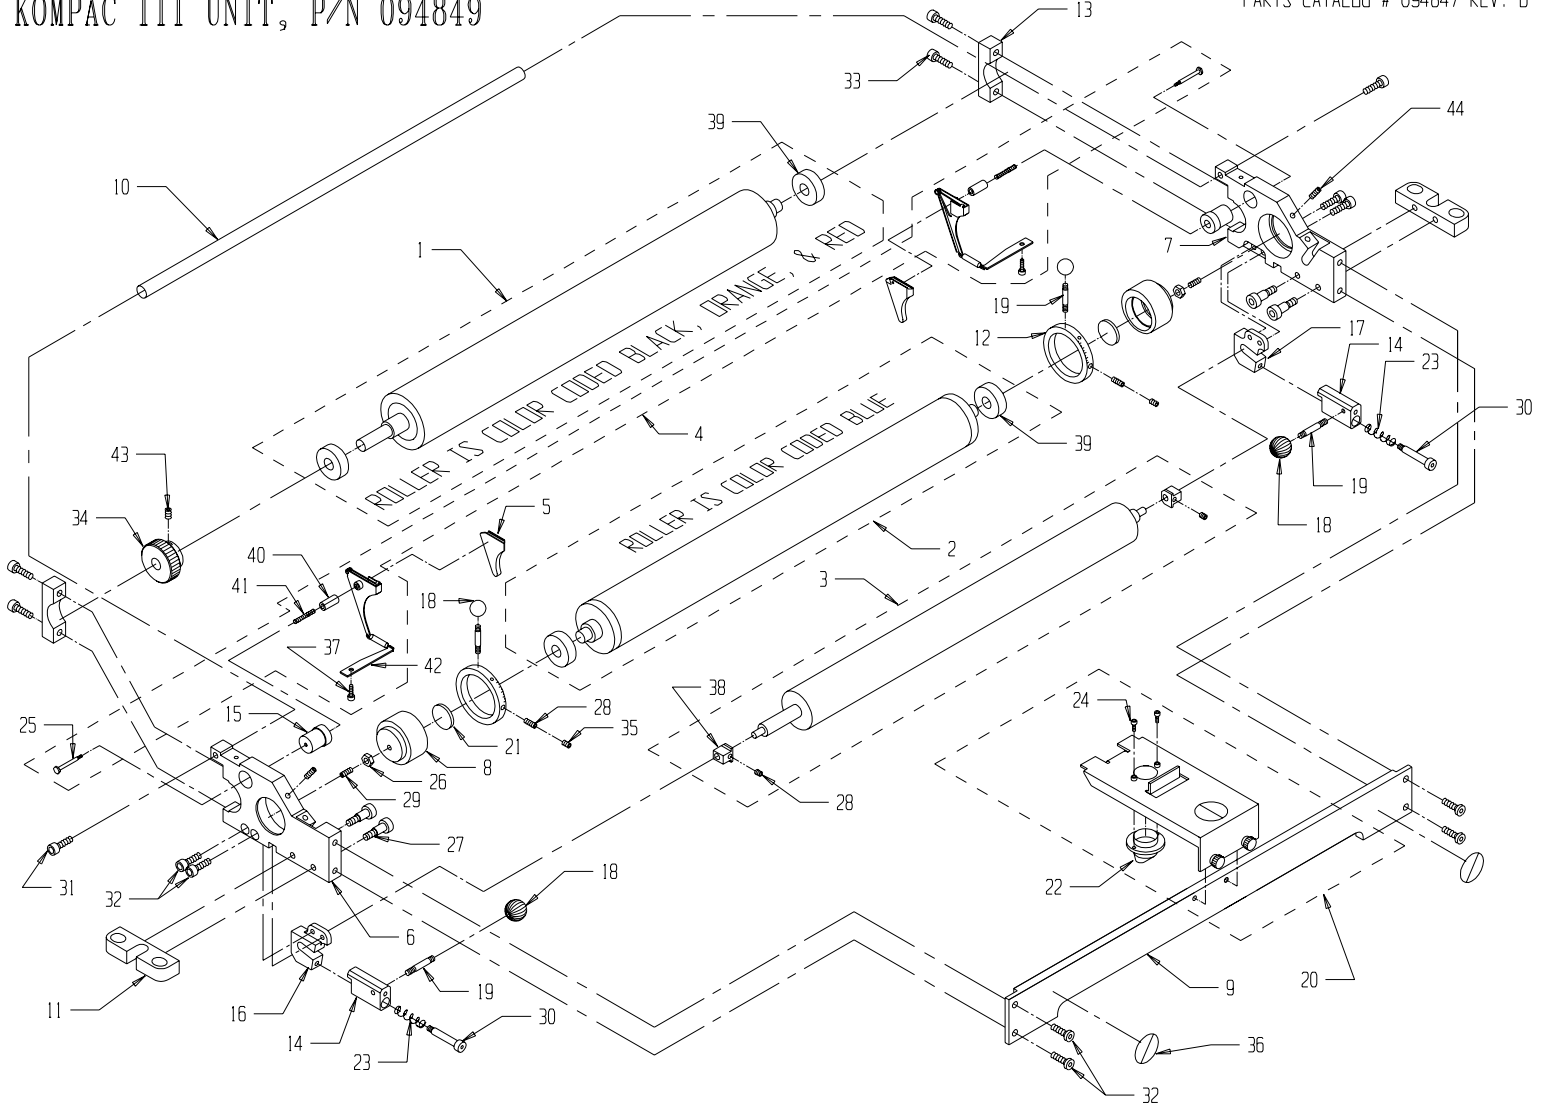

* ITEMS MARKED ARE PART OF AN OUTLINED SUBASSEMBLY

44.	091687	M5 X 8MM SET SCREW	2	30.	091708	φ 6MM X 30MM SHOULDER SCREW	2	15.	091407	BACKING PLATE STANDOFF	2
43.	091700	M6 X 6mm SOCKET SET SCREW	1	29.	091703	M5 X 12MM SET SCREW	2	14.	095697	CLAMP, OSCILLATOR	2
42.	091406	SPRING PLATE, GT-46/52	*	28.	091888	M5 X 5MM SET SCREW	2*	13.	092179	FORM ROLLER BEARING CLAMP	2
41.	092242	COMPRESSION SPRING	*	27.	091722	M8 X 16MM SHOULDER SCREW	4	12.	091416	METERING GAUGE	2
40.	092304	GUIDE PIN	*	26.	091752	M5 NUT	2	11.	091419	ATTACHMENT BLOCK	2
39.	092586	BEARING, φ 12 X φ 32 X 10	*	25.	092303	SHOULDER SCREW	*	10.	091418	TIE ROD	1
38.	092174	METRIC ALIGNMENT BLOCK	*	24.	091907	SCREW, #6-32 X 3/6 PHIL PAN HD	*	9.	091415	TIE PLATE, GT-52	1
37.	091760	M4 X 10MM CAP SCREW	*	23.	095698	COMPRESSION SPRING	2	8.	091412	METERING ROLLER ECCENTRIC	2
36.	092601	SAFETY STICKER	2	22.	092604	NOZZLE	*	7.	091411	NON-OP SIDE FRAME	1
35.	091909	M5 X 4MM SET SCREW, SLOTTED	2	21.	091413	THRUST PLATE	2	6.	091409	OP SIDE FRAME	1
34.	094866	GEAR, KOMPAC	1	20.	095650	NOZZLE BRACKET ASSEMBLY	1	5.	090850	R.H. AND L.H. KIII SEAL SET	1
33.	091761	M6 X 18MM CAP SCREW	4	19.	091417	THREADED STUD, SHORT	4	4.	091450	SEAL BACKING PLATE KIT	1
32.	091773	M6 X 12 CAP SCREW	8	18.	092055	BALL KNOB	4	3.	091470	OSCILLATOR ASSY	1
31.	091711	φ 6MM X 16MM SHOULDER SCREW	2	17.	091424	RETAINER, OSCILLATOR, RH	1	2.	098870	METERING ROLLER ASSY, 52/C	1
				16.	091423	RETAINER, OSCILLATOR, LH	1	1.	094810	FORM ROLLER ASSY	1
ITEM	PART NO.	DESCRIPTION	QTY.	ITEM	PART NO.	DESCRIPTION	QTY.	ITEM	PART NO.	DESCRIPTION	QTY.