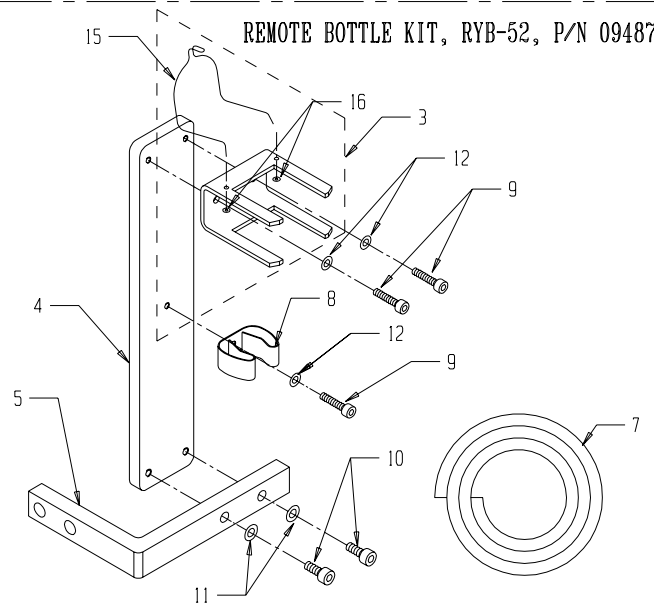

* PART IS INCLUDED IN OUTLINED SUBASSEMBLY

16	092065	PUSH RETAINER	*
15	092753	HOLD DOWN CLAMP	*
14	091911	1/4-29/32 ADJUSTABLE CLAMP	*
13	092765	O-RING	1*
12	091978	M5 FLAT WASHER	3
11	091743	M6 FLAT WASHER	2
10	091761	M6 X 18mm CAP SCREW	2
9	091765	M5 X 12mm BUTTON HD CAP SCREW	3
8	091672	SPRING CLIP	1
7	092756	1/2" ID VINYL TUBING	1
6	092779	ASSY, SYRINGE, LONG NECK	1
5	094863	BRACKET, SUPPORT, BOTTLE BKT	1
4	094864	BRACKET, REMOTE BOTTLE	1
3	092749	UNIVERSAL BOTTLE BRACKET	1
2	092750	ADAPTER BASE ASSEMBLY	1
1	092740	BOTTLE VALVE ASSEMBLY	1
ITEM#	PART #	DESCRIPTION	QTY