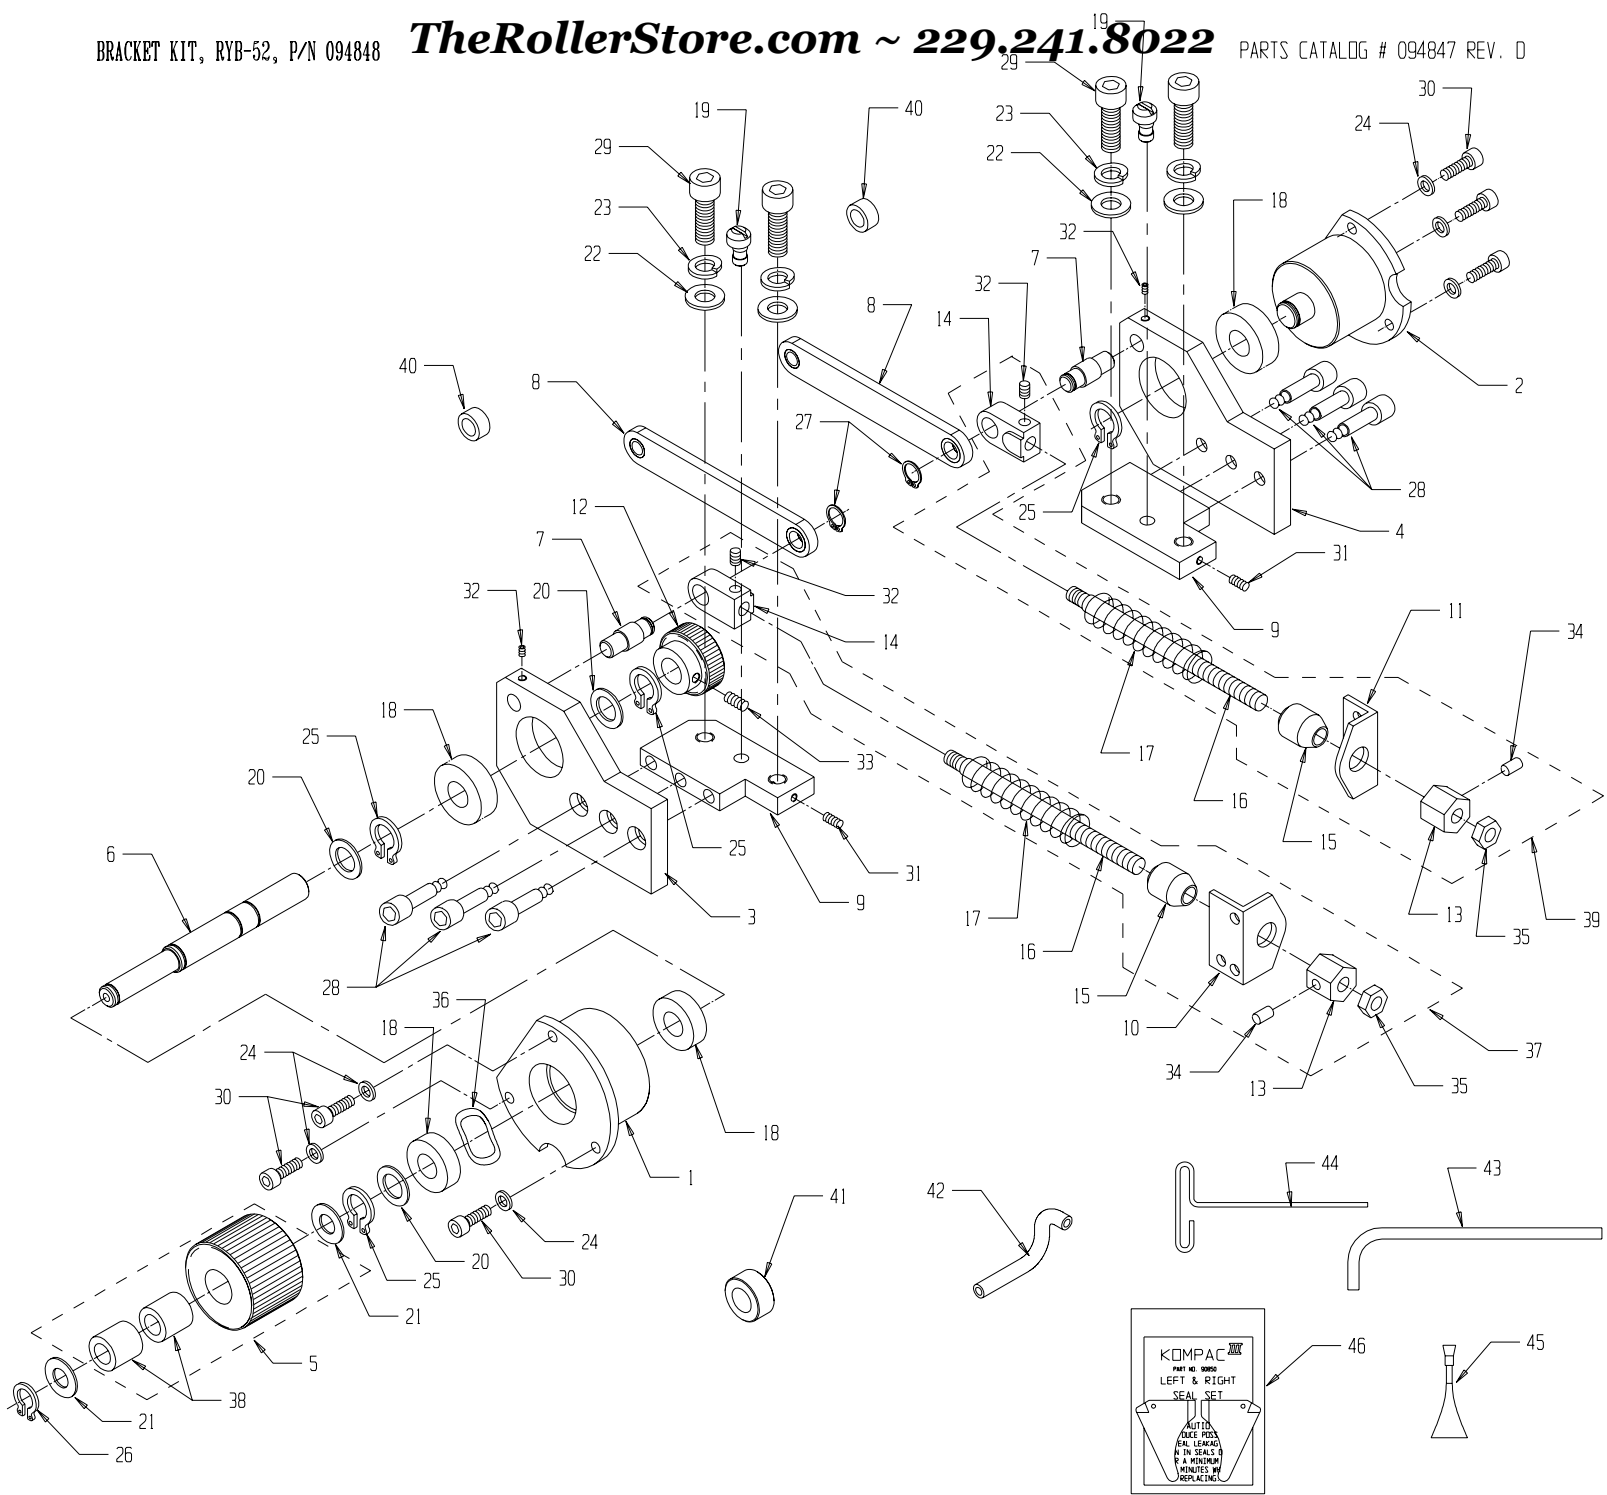

* ITEMS MARKED ARE PART OF AN OUTLINED SUBASSEMBLY

46.	090850	KIII SEAL SET	1
45.	092061	LOCTITE, 5ML	1
44.	090756	T-ALLEN KEY, 2.5mm	1
43.	090758	BALL END ALLEN KEY, 8mm	1
42.	091528	PLASTIC HOSE, Ø1/2"	1
41.	094886	SPACER, Ø.562 x Ø 1.00 x .472	1
40.	094870	SPACER, Ø.398 x Ø.625 x .315	2
39.	094880	ASSY, STRIPE ROD, RH	1
38.	092056	12mm CLUTCH BEARING	*
37.	094879	ASSY, STRIPE ROD, LH	1
36.	091783	WAVE WASHER, 35mm	1
35.	091547	NUT, HEX JAM, 3/8 - 24, SPECIAL	*
34.	091546	SET SCREW, NYLON, M4 X 6mm	*
33.	091700	M6 X 6mm SET SCREW	1
32.	091888	M5 X 5mm SET SCREW	2*
31.	091889	M5 X 10mm SET SCREW	2
ITEM	PART NO.	DESCRIPTION	QTY.