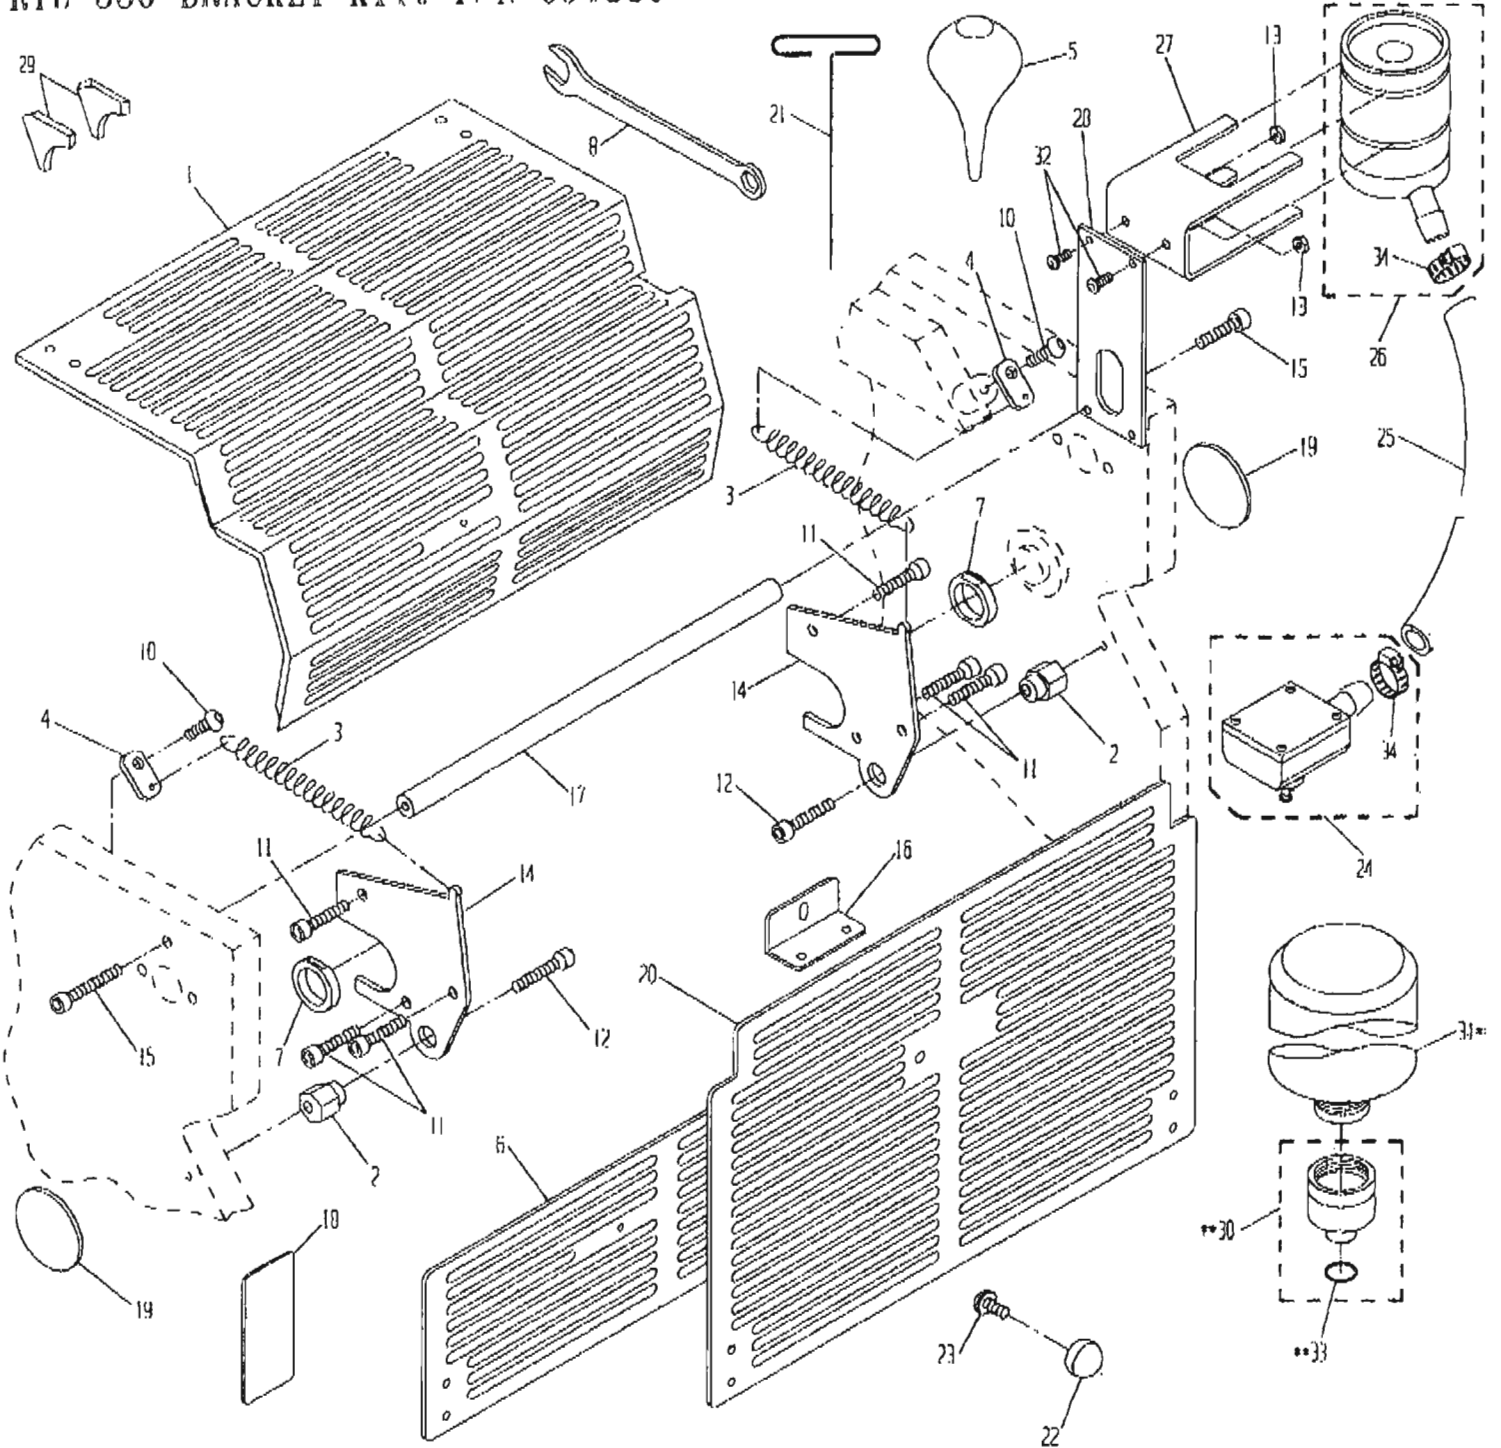

RYH 330 BRACKET KIT: P/N 094380

PARTS CATALOG #090412 REV 1

* ITEM IS INCLUDED WITH OINTINED SUBASSEMBLY.

** ITEMS 6, 20, 30, 31 & 13 ARE NOT INCLUDED WITH BRACKET KIT (P/N 094380).

ITEM	PART NO.	DESCRIPTION	QTY.	ITEM	PART NO.	DESCRIPTION	QTY.	ITEM	PART NO.	DESCRIPTION	QTY.
1	094385	COVER (SAFETY)	1	13	091960	10-24 NUT (LOCKING)	2	25	092756	1/2" I.D. VINYL TUBING	1
2	091387	PIVOT BLOCK	2	14	094382	MOUNTING BRACKET	2	26	092740	BOTTLE VALVE ASS'Y	1
3	094383	SPRING (EXTENSION)	2	15	091898	M5 x 35mm STD. HD. CAP SCREW	2	27	092749	UNIVERSAL BOTTLE BRACKET	1
4	091391	SPRING CLIP	2	16	094308	MAGNET SUPPORT	1	28	092748	UNIVERSAL BRACKET	1
5	092778	1 1/2" SYRINGE	1	17	094401	TIE BAR	1	29	092370	SEAL SET	1
6	094389	SAFETY SHIELD	**	18	094408	RECTANGLE STICKER	1	30	092760	DISPENSING VALVE ASS'Y	**
7	094394	FLANGE	2	19	094409	2" DIA STICKER	2	31	092771	CALIBRATED BOTTLE	**
8	093554	WRENCH	1	20	094371	LOWER SAFETY SHIELD	**	32	091819	#10-24 x 1/2" RT. HT. SCREW	2
9				21	090755	3/32" T-WRENCH	1	33	092765	O-RING	*
10	091766	M5 x 12mm DUT HD CAP SCW	2	22	092055	BALL KNOB	1	34	091911	ADJUSTABLE HOSE CLAMP	*
11	091810	#10-24 x 3/8" LAP SCREW	6	23	091040	#10 32 x 3/8 PHILLIPS SCREW	1				
12	091887	6mm x 30 CAP SCREW	2	24	092750	ADAPTER BASE ASS'Y	1