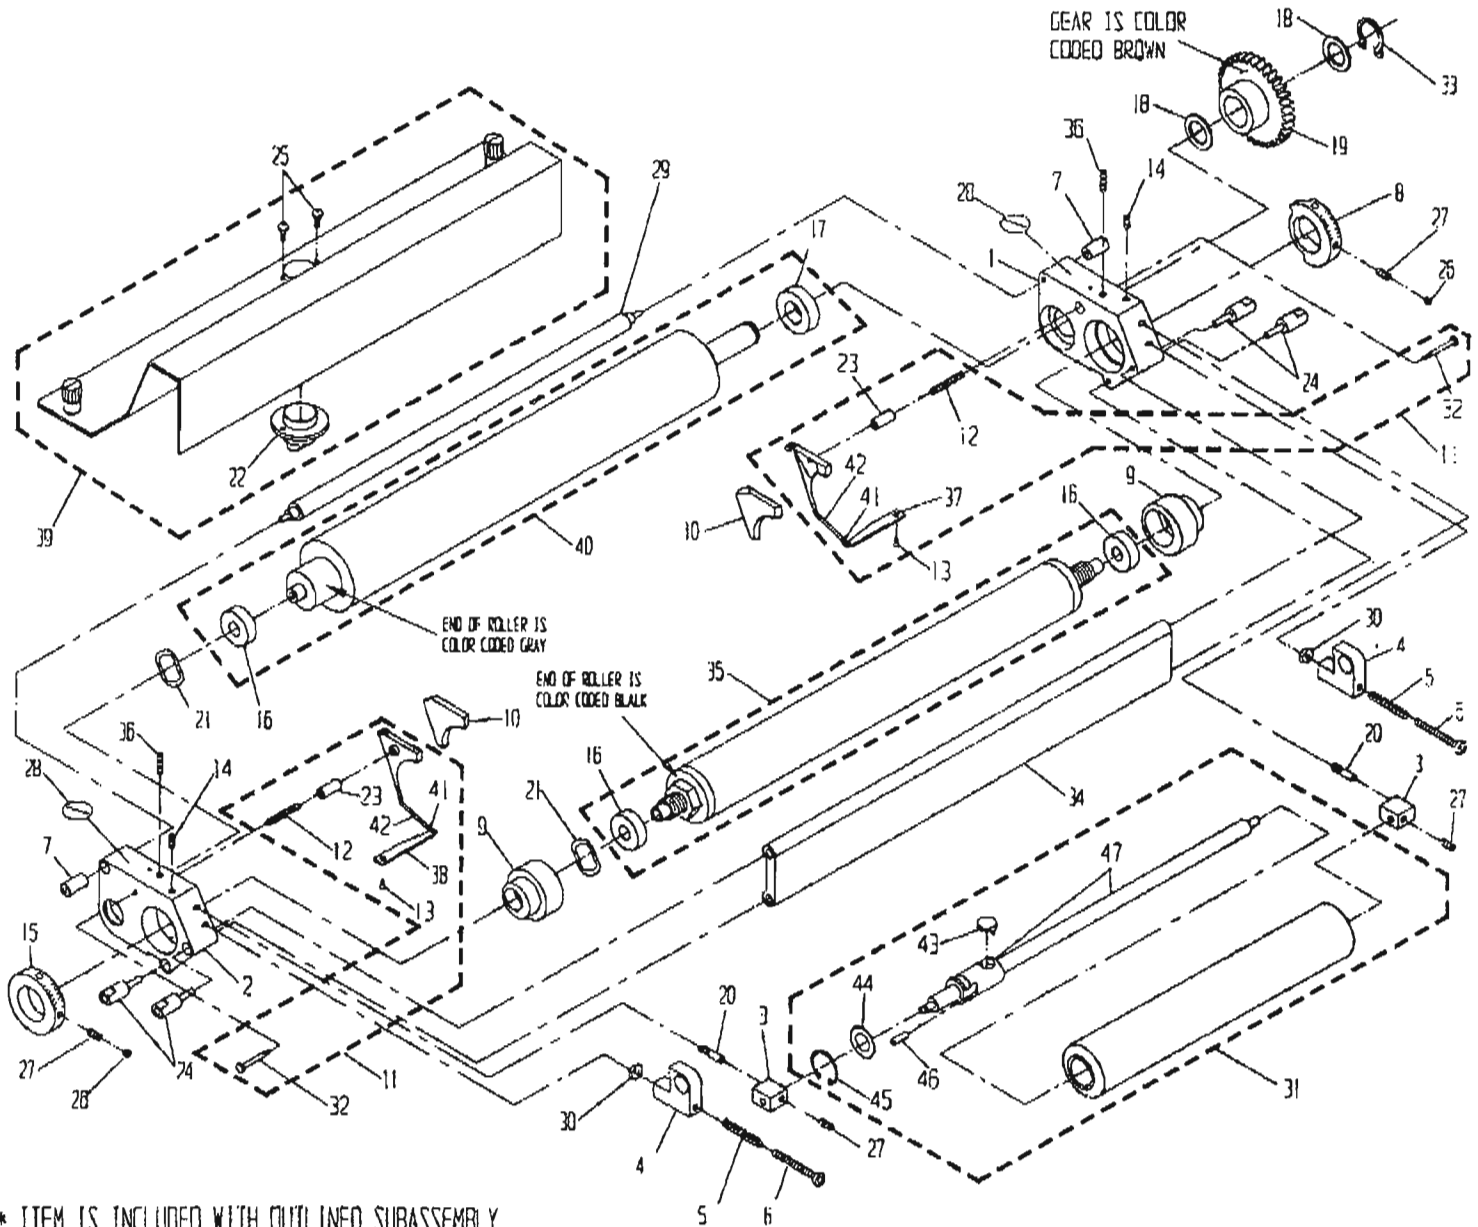

double

RYB 330-KM UNIT: P/N 094370

PARTS CATALOG #090412 REV L

* ITEM IS INCLUDED WITH OUTLINED SUBASSEMBLY.

ITEM#	PART #	DESCRIPTION	QTY	ITEM#	PART #	DESCRIPTION	QTY	ITEM#	PART #	DESCRIPTION	QTY
1	094376	R.H. END FRAME	1	18	091966	STEEL WASHER	2	35	094240	METERING ROLLER ASSY	1
2	094302	L.H. END FRAME	1	19	092880	GEAR CLUTCH ASSY	1	36	091798	#10-24 x 1" SET SCREW	2
3	094326	ALIGNMENT BLOCK	2	20	094343	OSCILLATOR POST	2	37	090701	TAB (GEAR SIDE)	*
4	094342	SPRING HOUSING	2	21	092491	WAVE WASHER	2	38	092234	TAB (OP-SIDE)	*
5	095698	COMPRESSION SPRING	2	22	092604	NOZZLE	*	39	092030	COVER ASSY	1
6	091877	1/4-28 X 1.1/2" SOC HD SCREW	2	23	092304	GUIDE PIN	*	40	091900	FORM ROLLER ASSY	1
7	094345	STAND OFF	2	24	094482	STAND OFF	4	41	092236	TAB SPRING	*
8	092225	METERING GAUGE	1	25	091806	#6-32 X 3/8 PHILLIPS PAN HD	*	42	092259	SPRING COVER	*
9	092291	ECCENTRIC	2	26	091810	#10-24 X 1/8 SLOT SET SCW	2	43	091117	OSC. DRIVE SHAFT FOLLOWER	*
10	092370	SEAL SET (L.H. & R.H. SEALS)	1	27	091811	#10-24 X 1/4" SET SCREW	4	44	091965	OSC. RETAINING WASHER	*
11	090700	SEAL BACKING PLATE KIT	1	28	092601	TNWARD NIP SYMBOL	2	45	091997	OSC. RETAINING CLIP	*
12	092238	COMPRESSION SPRING	*	29	094348	13 1/4" TIE BAR	1	46	091949	SPRING PIN	*
13	091802	#3-48 X 1/4 FLAT HD SCREW	*	30	091970	1/4-28 NUT	2	47	091262	SHAFT ASSY S.S.	*
14	091813	#10-24 X 1/2 SET SCREW	2	31	091311	ASSY, 13 1/4" OSC., LONG S.	1				
15	092222	METERING GAUGE	1	32	092303	SHOULDER SCREW	*				
16	092401	BEARING	*	33	091662	2mm RETAINING RING	1				
17	092586	BEARING	*	34	094481	TIE PLATE, RYB-330	1				