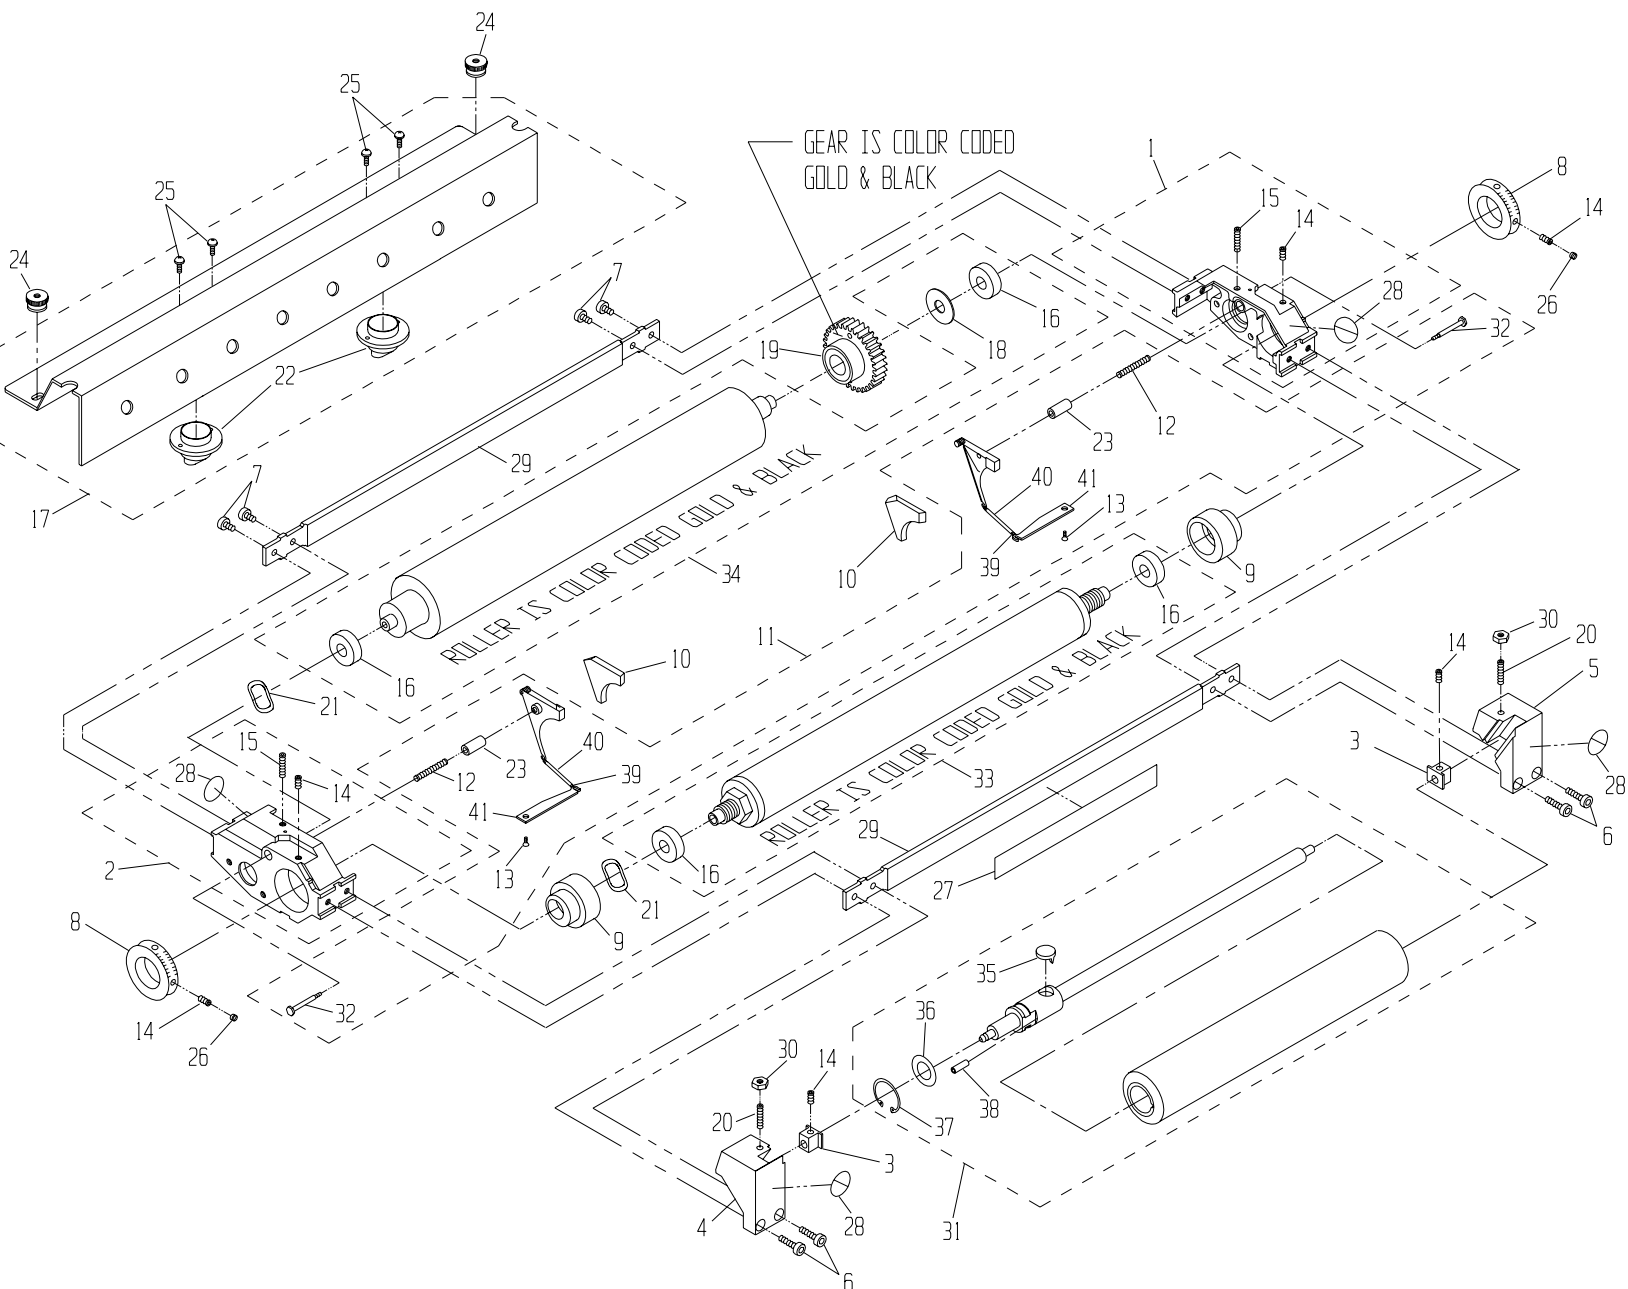

## AB 3850

Parts Catalog # 090302

159 DWIGHT PLACE , FAIRFIELD , NEW JERSEY 07004

TEL: 973-227-8611 / 800-541-5702

FAX: 973-227-7532

\* PART IS INCLUDED IN OUTLINED SUBASSEMBLY.

ITEM#	PART #	DESCRIPTION	QTY
41	92234	TAB	*
40	92259	SPRING COVER	*
39	92236	TAB SPRING	*
38	91949	SPRING PIN	*
37	91997	OSC. RETAINING CLIP	*
36	91965	OSC. RETAINING WASHER	*
35	91111	OSC. DRIVE SHAFT FOLLOWER	*
34	92720	23-1/4" FORM ROLLER W/B	1
33	92710	23-1/4" METERING ROLLER W/B	1
32	92303	SHOULDER SCREW	*
31	91308	23-1/4" OSC. ROLL. PARTS ASSY	1

30	91982	#10-32 NUT	2
29	92502	23-1/4" TIE BAR	2
28	92601	INWARD NIP SYMBOL	2*
27	92494	WARNING STICKER	1
26	91810	#10-24 X 1/8 SLOT SET SCW	2
25	91806	#6-32 X 3/8 PHILLIPS HD SCW	*
24	92691	COVER NUT	2
23	92304	GUIDE PIN	*
22	92604	NOZZLE	*
21	92491	WAVE WASHER	2
20	91851	#10-32 x 1 SET SCREW	2
19	92940	GEAR CLUTCH ASSY, AB 8580	1
18	92415	THRUST WASHER	*
17	91380	23-1/4" OSC. COVER ASSEMBLY	1
16	92401	BEARING	*

\* PART IS INCLUDED IN OUTLINED SUBASSEMBLY.

ITEM	PART NO.	DESCRIPTION	QTY.
25	92765	O-RING	*
24	92760	DISPENSING VALVE ASSY	1
23	92771	CALIBRATED BOTTLE	1
22	90755	3/32" T-WRENCH	1
21	92370	KOMPAC SEAL SET (L & R)	1
20	92778	KOMPAC SYRINGE	1
19	91972	1/4"-20 NUT, LOCKING	2
18	91962	WASHER, NO. 12	2
17	91875	1/4"-20x3/8" SOCKET HEAD SCREW	2
16	91895	1/4"-28x3/8" BUTTON HD SCREW	4