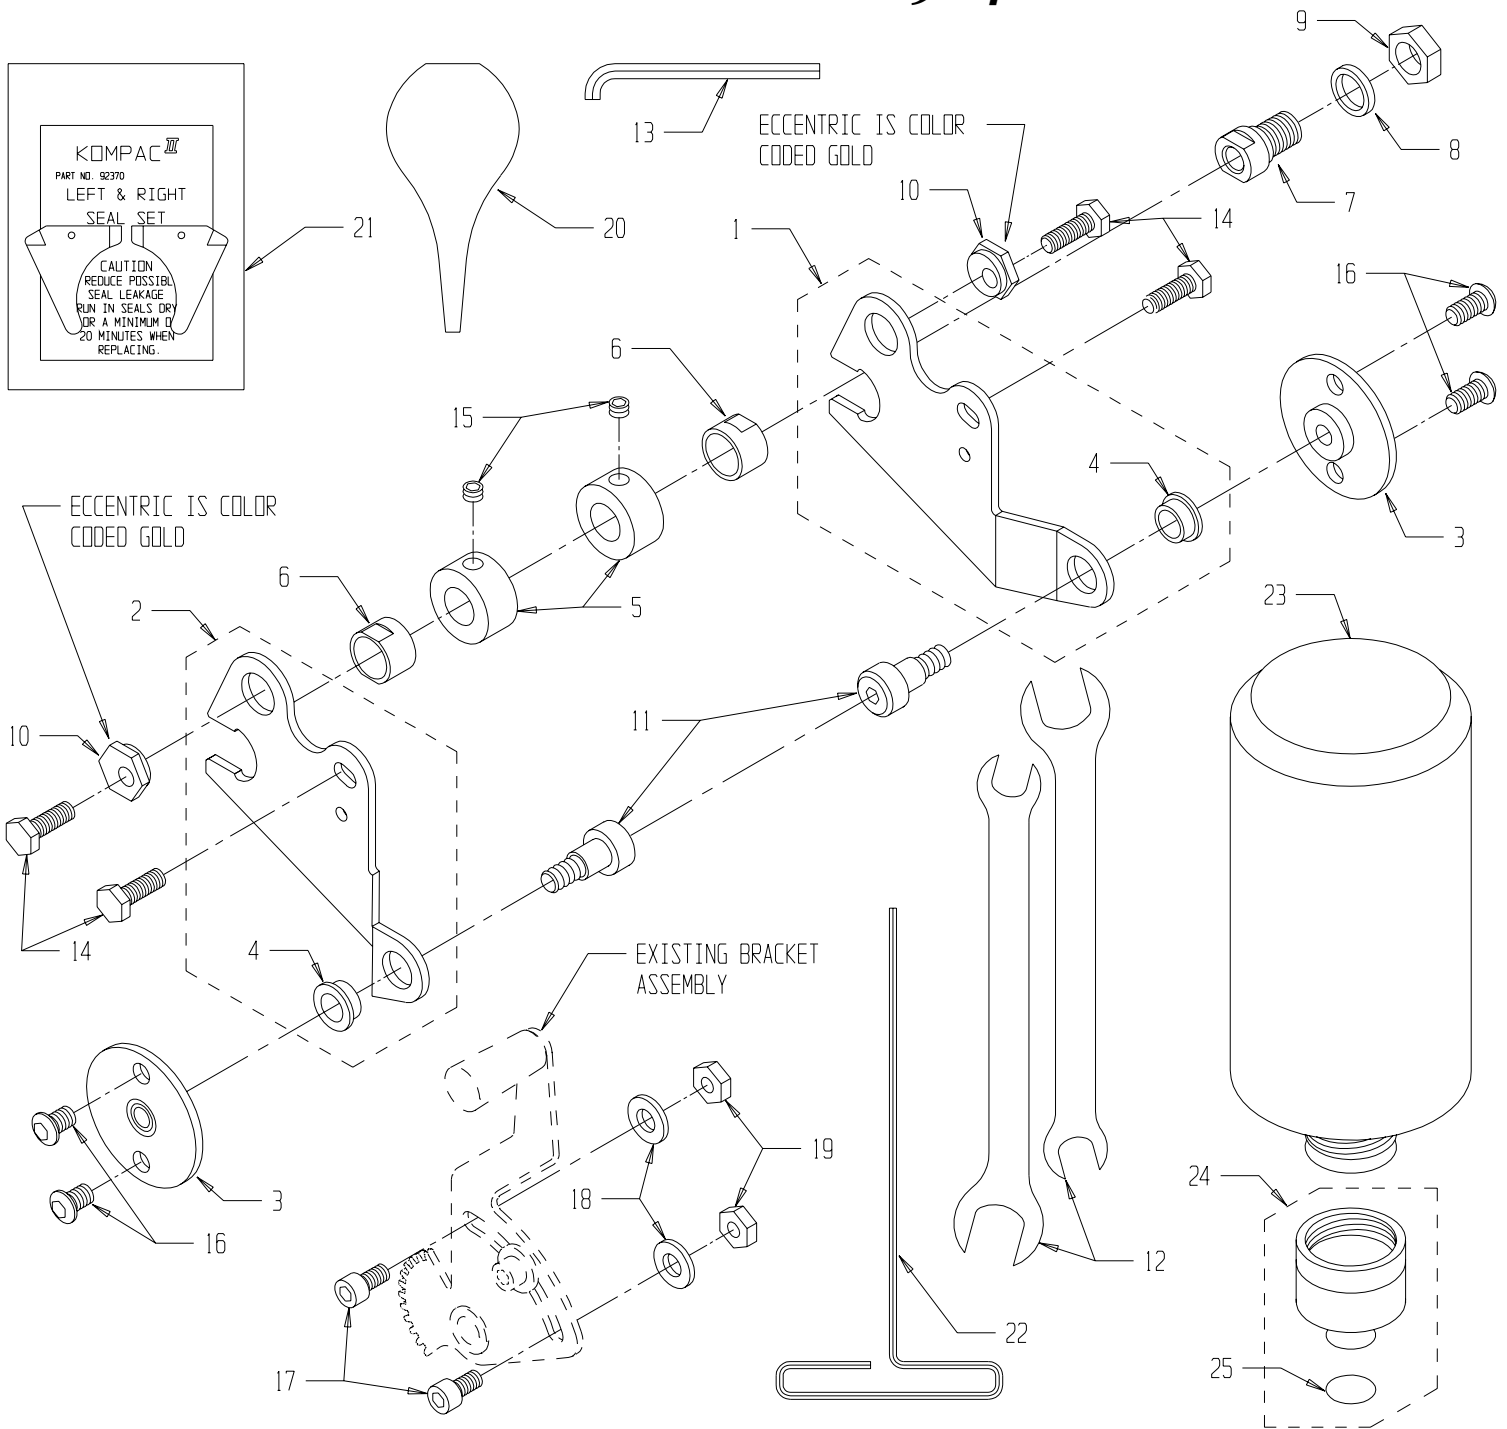

## AB 3850

Parts Catalog # 090302

159 DWIGHT PLACE , FAIRFIELD , NEW JERSEY 07004

TEL: 973-227-8611 / 800-541-5702

FAX: 973-227-7532

\* PART IS INCLUDED IN OUTLINED SUBASSEMBLY.

ITEM#	PART #	DESCRIPTION	QTY
41	92234	TAB	*
40	92259	SPRING COVER	*
39	92236	TAB SPRING	*
38	91949	SPRING PIN	*
37	91997	OSC. RETAINING CLIP	*
36	91965	OSC. RETAINING WASHER	*
35	91111	OSC. DRIVE SHAFT FOLLOWER	*
34	92720	23-1/4" FORM ROLLER W/B	1
33	92710	23-1/4" METERING ROLLER W/B	1
32	92303	SHOULDER SCREW	*
31	91308	23-1/4" OSC. ROLL. PARTS ASSY	1

30	91982	#10-32 NUT	2
29	92502	23-1/4" TIE BAR	2
28	92601	INWARD NIP SYMBOL	2*
27	92494	WARNING STICKER	1
26	91810	#10-24 X 1/8 SLOT SET SCW	2
25	91806	#6-32 X 3/8 PHILLIPS HD SCW	*
24	92691	COVER NUT	2
23	92304	GUIDE PIN	*
22	92604	NOZZLE	*
21	92491	WAVE WASHER	2
20	91851	#10-32 x 1 SET SCREW	2
19	92940	GEAR CLUTCH ASSY, AB 8580	1
18	92415	THRUST WASHER	*
17	91380	23-1/4" OSC. COVER ASSEMBLY	1
16	92401	BEARING	*

15	91814	#10-24 X 3/4 STUD	*
14	91811	#10-24 X 1/4 SET SCREW	4*
13	91802	#3-48 X 1/4 FLAT HD SCREW	*
12	92238	COMPRESSION SPRING	*
11	92290	BACKING PLATE KIT (L & R)	1
10	92370	SEAL SET (L & R)	1
9	92291	ECCENTRIC	2
8	92222	METERING GAUGE	2
7	91816	#10-24 x 3/8 BUTTON HD SCREW	4
6	91829	#10-24 x 11/16 SOCKET HD SCW	4
5	91017	R.H. OSC. END BLOCK	1
4	91018	L.H. OSC. END BLOCK	1
3	91219	ALIGNMENT BLOCK	2
2	92210	L.H. END FRAME ASSY	1
1	92200	R.H. END FRAME ASSY	1

\* PART IS INCLUDED IN OUTLINED SUBASSEMBLY.

ITEM	PART NO.	DESCRIPTION	QTY.
25	92765	O-RING	*
24	92760	DISPENSING VALVE ASSY	1
23	92771	CALIBRATED BOTTLE	1
22	90755	3/32" T-WRENCH	1
21	92370	KOMPAC SEAL SET (L & R)	1
20	92778	KOMPAC SYRINGE	1
19	91972	1/4"-20 NUT, LOCKING	2
18	91962	WASHER, NO. 12	2
17	91875	1/4"-20x3/8" SOCKET HEAD SCREW	2
16	91895	1/4"-28x3/8" BUTTON HD SCREW	4