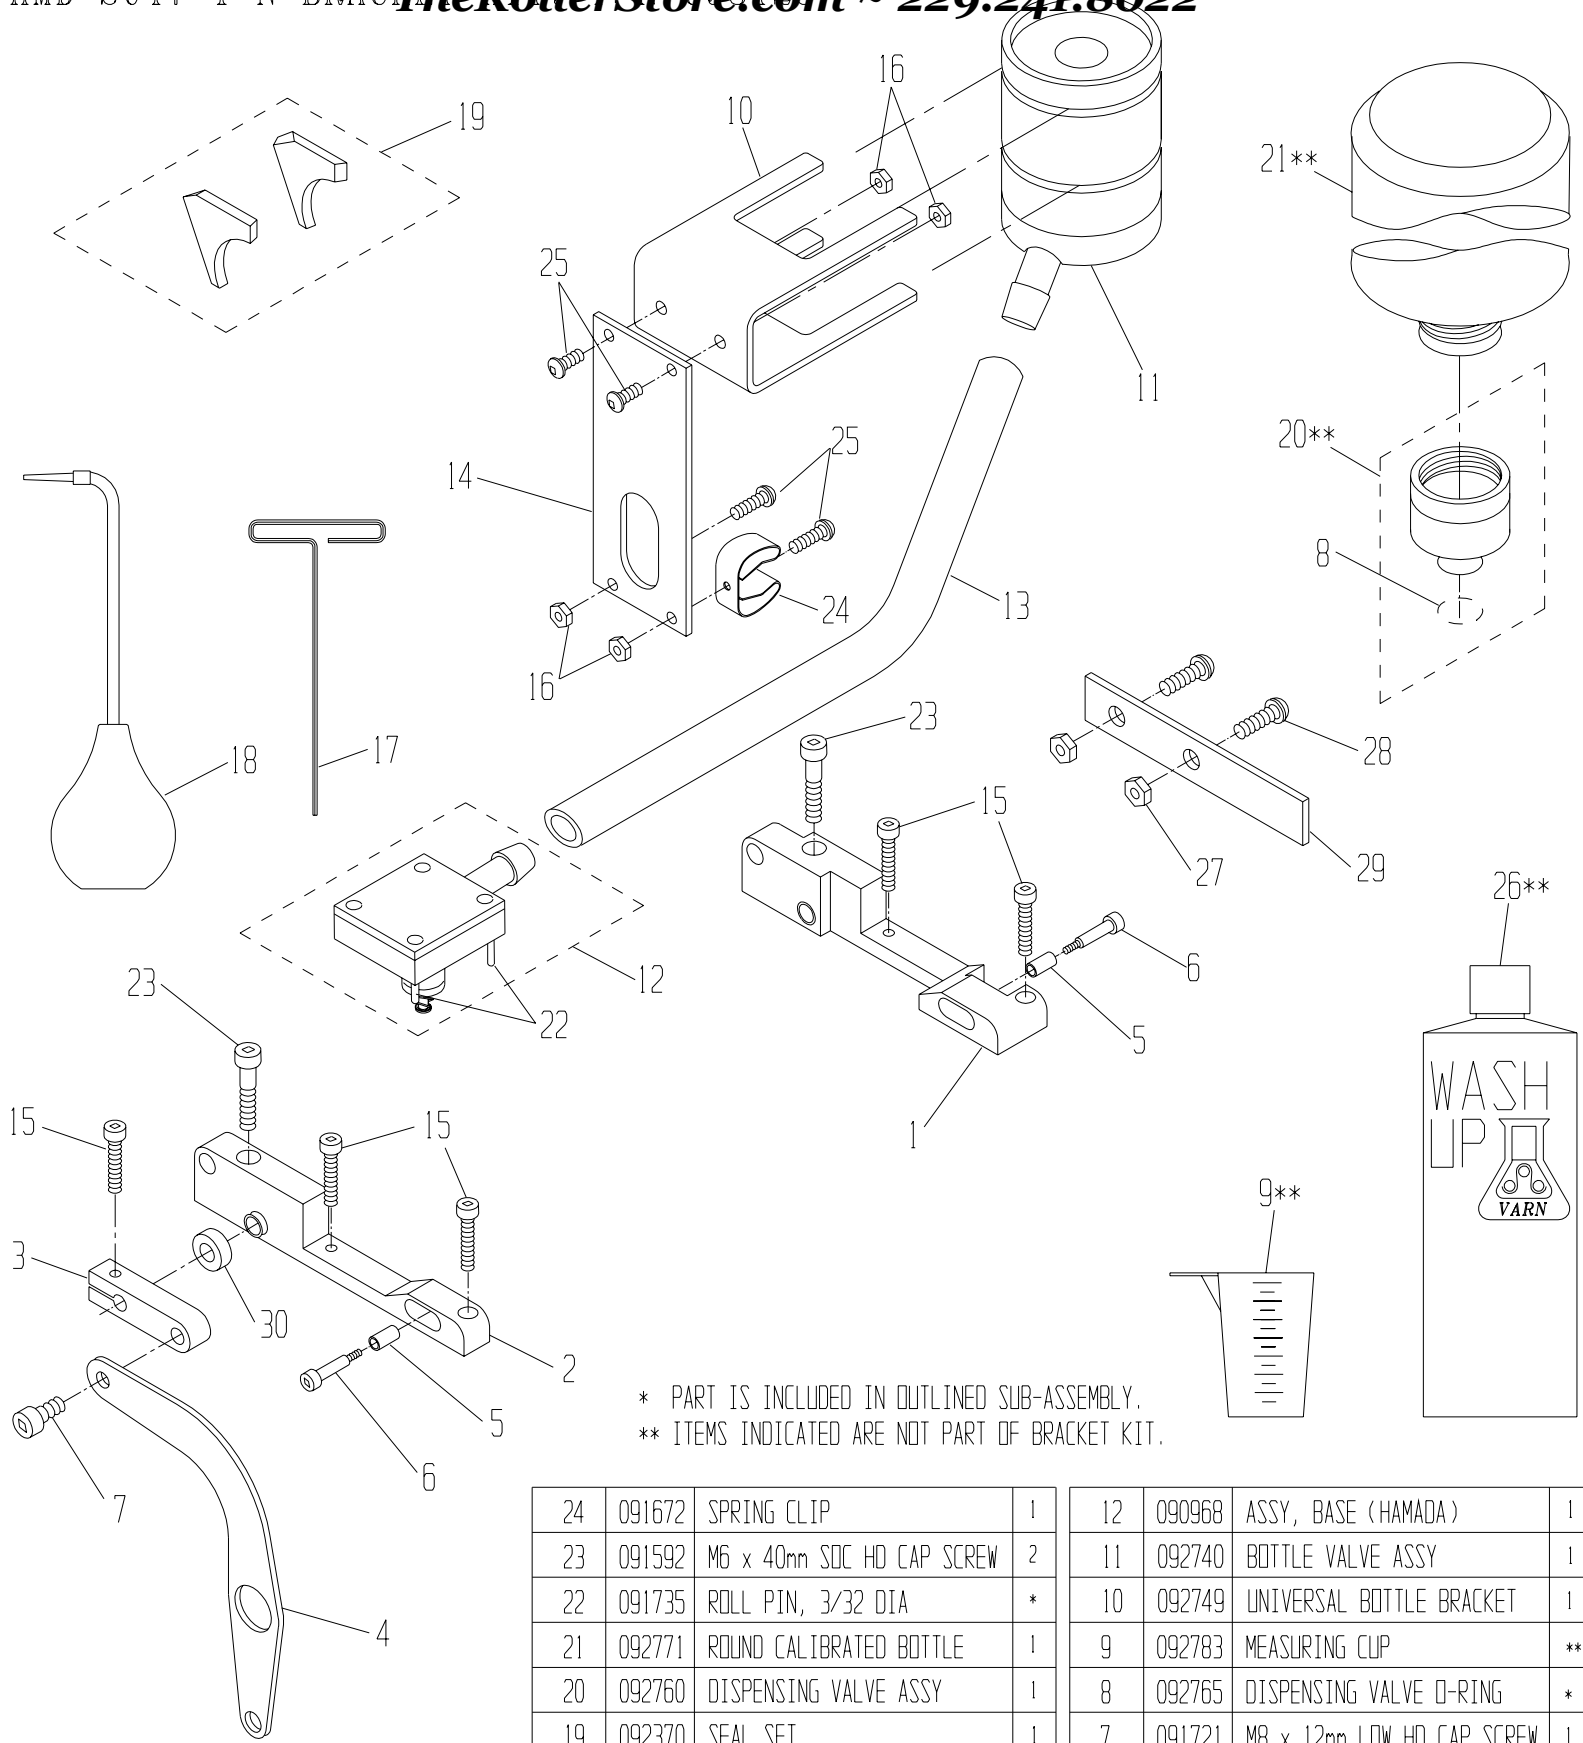

HMD SU47-1-N

Parts Catalog # 093122

159 DWIGHT PLACE , FAIRFIELD , NEW JERSEY 07004

TEL: 973-227-8611 / 800-541-5702

FAX: 973-227-7532

* PART IS INCLUDED IN OUTLINED SUBASSEMBLY.

44	091252	SHAFT ASSY L.S.	*
43	091891	M5 x 16mm SOC. HD. SCREW	6
42	093103	ECCENTRIC	2
41	093106	SHAFT, ECCENTRIC	1
40	092259	SPRING COVER	*
39	092236	TAB SPRING	*
38	090971	TAB, SHORT	*
37	094997	BRACKET, NOZZLE	*
36	091966	WASHER, FLAT	2
35	091949	SPRING PIN	*
34	091997	OSC. RETAINING CLIP	*
33	091965	OSC. RETAINING WASHER	*
32	091111	OSC. DRIVE SHAFT FOLLOWER	*
31	091662	RETAINING RING	1
30	092586	BEARING	*
ITEM#	PART #	DESCRIPTION	QTY

29	091309	18-3/8 OSC. ROLL. PARTS ASSY	1
28	093108	TIE ROD	1
27	092601	SAFETY STICKER	1
26	093129	18-3/8" METERING ROLLER W/B	1
25	091907	#6-32 X 3/8 PHILLIPS HD SCW	*
24	092296	SHOULDER SCREW	*
23	092304	GUIDE PIN	*
22	092604	NOZZLE	*
21	092491	WAVE WASHER	2
20	093121	18-3/8" FORM ROLLER W/B	1
19	090969	GEAR CLUTCH ASSY	1
18	090984	I.D. STICKER (HAMADA)	1
17	091708	SHOULDER SCREW, 6mm	2
16	092401	BEARING	*
15	091904	M5 x 16mm SET SCREW	4
ITEM#	PART #	DESCRIPTION	QTY

14	091888	M5 X 5mm SET SCREW	4
13	091901	M3 x 6mm SOC HD SCREW	*
12	092238	COMPRESSION SPRING	*
11	090970	BACKING PLATE KIT (HAMADA)	1
10	092370	SEAL SET (L & R)	1
9	092291	ECCENTRIC	2
8	092612	METERING GAUGE	2
7	092007	SPRING, COMPRESSION	2
6	094991	OSCILLATOR POST	2
5	093109	TIE PLATE	1
4	098750	BRACKET NOZZLE ASSEMBLY	1
3	090985	ALIGNMENT BLOCK	2
2	093127	ASSY, END FRAME, L.H.	1
1	093128	ASSY, END FRAME, R.H.	1
ITEM#	PART #	DESCRIPTION	QTY

24	091672	SPRING CLIP	1
23	091592	M6 x 40mm SDC HD CAP SCREW	2
22	091735	ROLL PIN, 3/32 DIA	*
21	092771	ROUND CALIBRATED BOTTLE	1
20	092760	DISPENSING VALVE ASSY	1
19	092370	SEAL SET	1
18	092779	SYRINGE, LONG NECK	1
17	090756	T-WRENCH, 2.5mm	1
16	091752	M5 NUT	4
15	091891	M5 x 16mm SCREW	5
14	092748	UNIVERSAL BRACKET	1
13	092756	1/2" VINYL TUBING	1