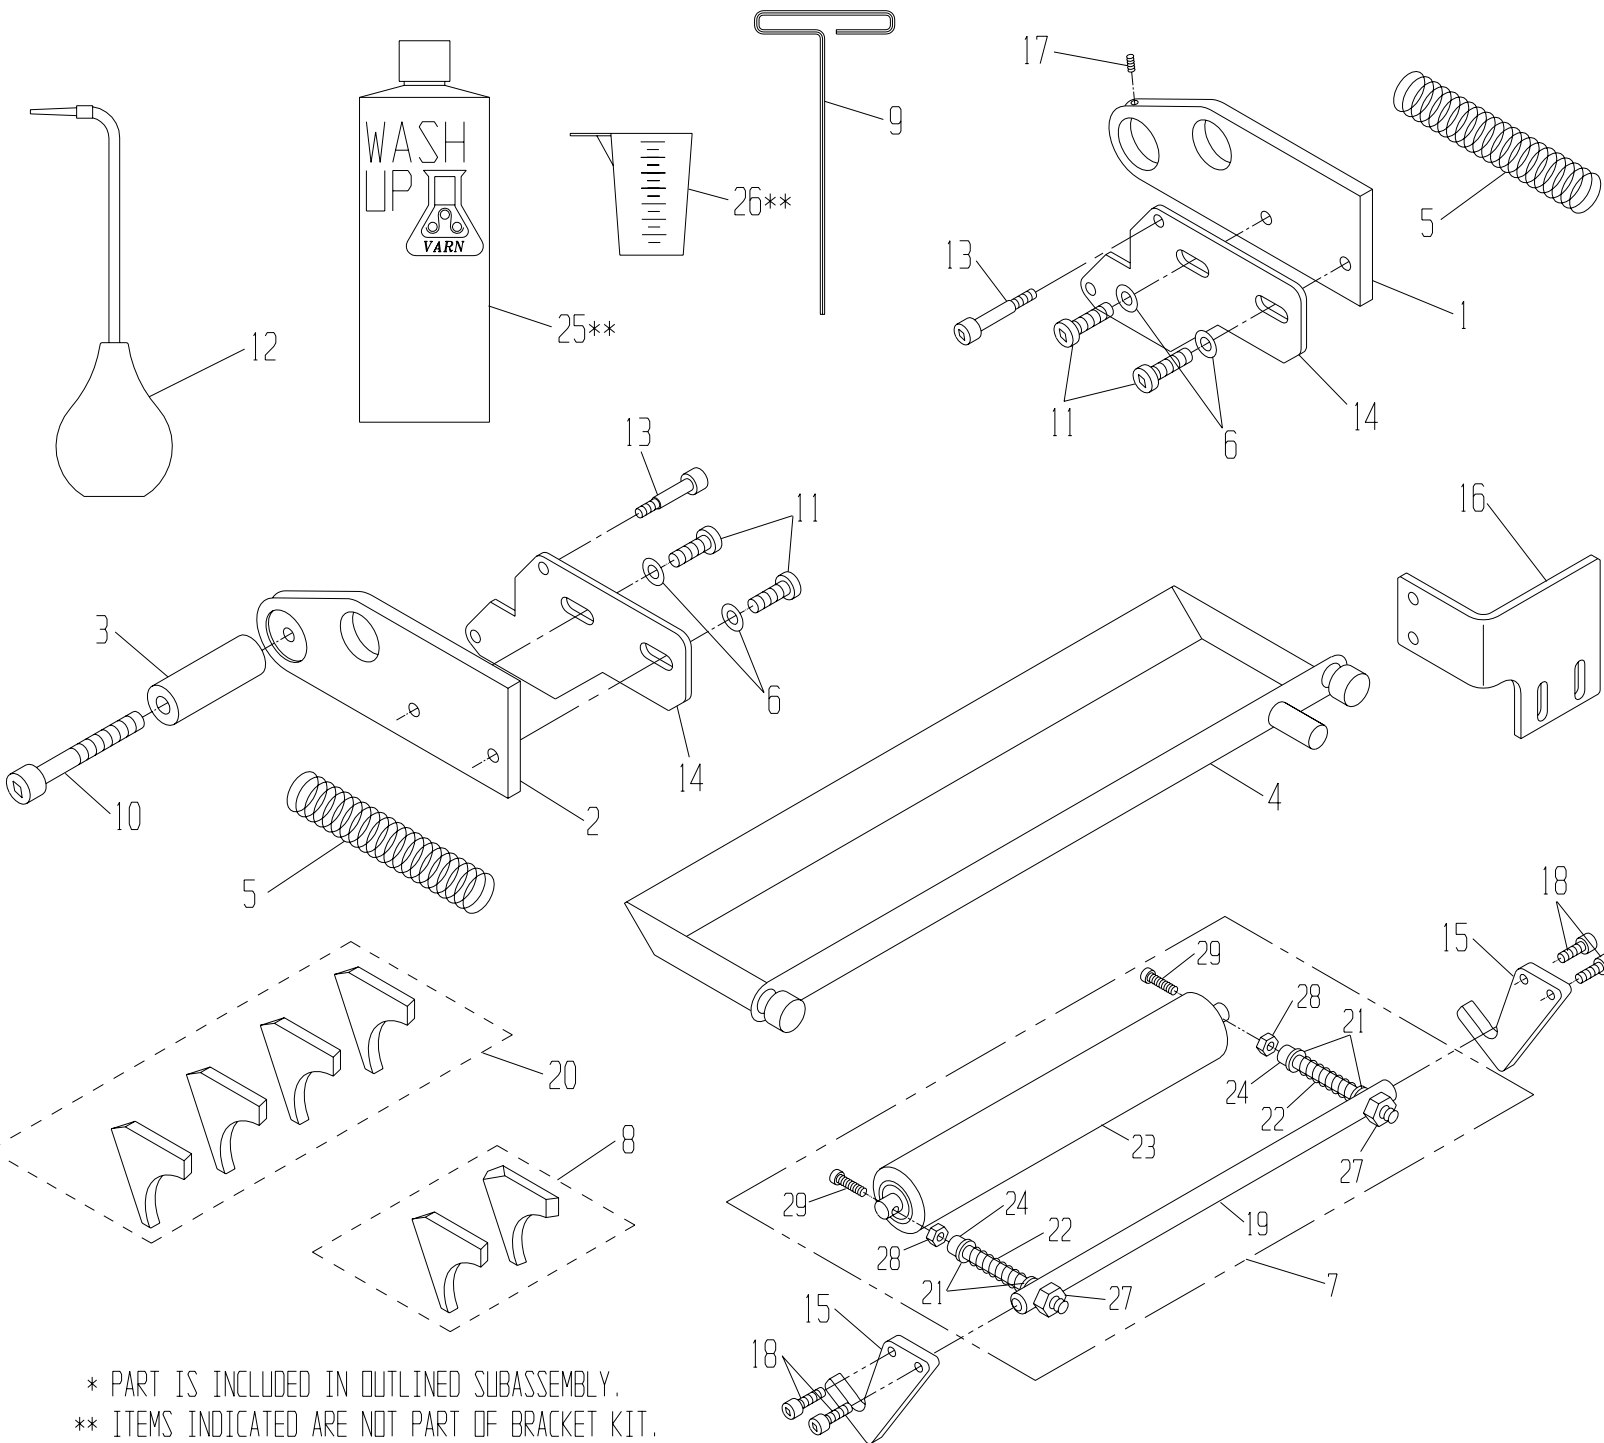

## HMD DU34-2-N

Parts Catalog # 090952

159 DWIGHT PLACE , FAIRFIELD , NEW JERSEY 07004

TEL: 973-227-8611 / 800-541-5702

FAX: 973-227-7532

\* PART IS INCLUDED IN OUTLINED SUBASSEMBLY.

ITEM#	PART #	DESCRIPTION	QTY
	35	091262 SHAFT ASSY, S.S.	*
	34	091997 OSC. RETAINING CLIP	*
	33	091965 OSC. RETAINING WASHER	*
	32	091111 OSC. DRIVE SHAFT FOLLOWER	*
	31	091949 SPRING PIN	*
	30	092586 BEARING	*
	29	091609 SHOULDER SCREW, $\phi$ 3/16	2
	28	081311 13-1/4 OSC. ROLL. PARTS ASSY	1
	27	092601 SAFETY STICKER	1
	26	090889 13-1/4" MET. ROLL (MOD.) W/B	1
ITEM#	PART #	DESCRIPTION	QTY

	25	091662 RETAINING RING	1
	24	092296 SHOULDER SCREW	*
	23	092304 GUIDE PIN	*
	22	091966 WASHER, FLAT	2
	21	092491 WAVE WASHER	2
	20	090973 13-1/4" FORM ROLLER W/B	1
	19	090969 GEAR CLUTCH ASSY	1
	18	090984 I.D. STICKER (HAMADA)	1
	17	091898 M5 x 35mm SOC. HD. SCREW	2
	16	092401 BEARING	*
	15	091904 M5 x 16mm SET SCREW	2
ITEM#	PART #	DESCRIPTION	QTY

	14	091888 M5 x 5mm SET SCREW	4
	13	090951 TIE BAR	1
	12	092238 COMPRESSION SPRING	*
	11	090970 BACKING PLATE KIT (HAMADA)	1
	10	092370 SEAL SET (L & R)	1
	9	092291 ECCENTRIC	2
	8	090949 METERING GAUGE, DU-34	2
	7	094347 SPRING, COMPRESSION	2
	6	091601 OSCILLATOR POST	2
	5	090948 TIE BAR	1
	4	091891 M5 x 18mm SOC. HD. CAP SCREW	6
	3	093165 BLOCK, OSCILLATOR	2
	2	090957 ASSY, L.H. END FRAME	1
	1	090947 ASSY, R.H. END FRAME	1
ITEM#	PART #	DESCRIPTION	QTY

\* PART IS INCLUDED IN OUTLINED SUBASSEMBLY.  
 \*\* ITEMS INDICATED ARE NOT PART OF BRACKET KIT.

29	091696	M5 x 20mm SOC. HD. SCREW	*
28	091599	NUT, M5 x .8 (LOCK)	*
27	091753	NUT, M6	*
26	092783	MEASURING CUP	**
25	092785	WASH-UP BOTTLE	**
24	090964	ADJUSTMENT ARM	*
23	090966	CLEAN-UP ROLLER	*
22	092031	SPRING, COMPRESSION	*
21	091743	WASHER, FLAT	*
20	094990	FELT CLEANING SEALS (4)	**
ITEM#	PART #	DESCRIPTION	QTY