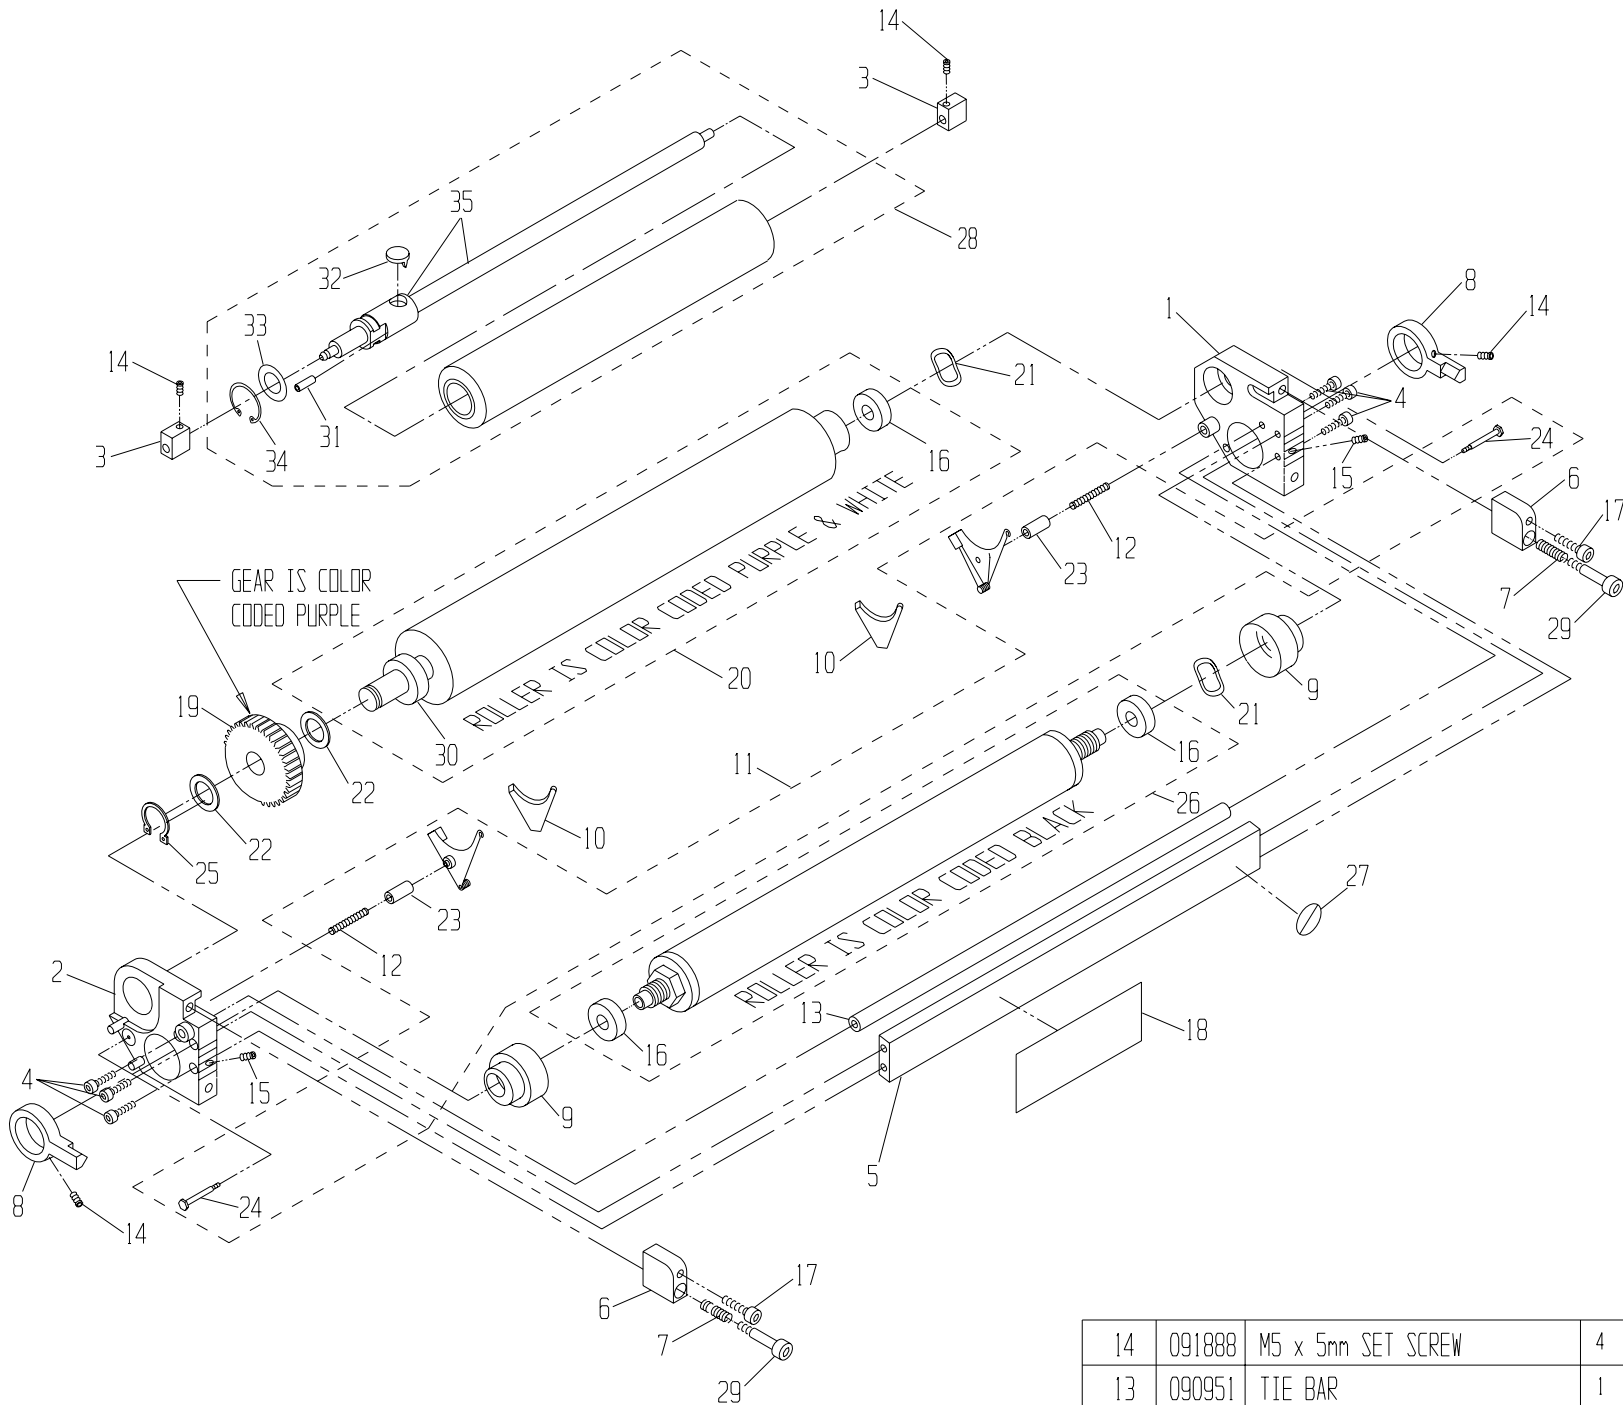

## HMD DU34-2-N

Parts Catalog # 090952

159 DWIGHT PLACE , FAIRFIELD , NEW JERSEY 07004

TEL: 973-227-8611 / 800-541-5702

FAX: 973-227-7532

\* PART IS INCLUDED IN OUTLINED SUBASSEMBLY.

ITEM#	PART #	DESCRIPTION	QTY
	35	091262 SHAFT ASSY, S.S.	*
	34	091997 OSC. RETAINING CLIP	*
	33	091965 OSC. RETAINING WASHER	*
	32	091111 OSC. DRIVE SHAFT FOLLOWER	*
	31	091949 SPRING PIN	*
	30	092586 BEARING	*
	29	091609 SHOULDER SCREW, $\phi$ 3/16	2
	28	081311 13-1/4 OSC. ROLL. PARTS ASSY	1
	27	092601 SAFETY STICKER	1
	26	090889 13-1/4" MET. ROLL (MOD.) W/B	1
ITEM#	PART #	DESCRIPTION	QTY

\* PART IS INCLUDED IN OUTLINED SUBASSEMBLY.  
 \*\* ITEMS INDICATED ARE NOT PART OF BRACKET KIT.

29	091696	M5 x 20mm SOC. HD. SCREW	*
28	091599	NUT, M5 x .8 (LOCK)	*
27	091753	NUT, M6	*
26	092783	MEASURING CUP	**
25	092785	WASH-UP BOTTLE	**
24	090964	ADJUSTMENT ARM	*
23	090966	CLEAN-UP ROLLER	*
22	092031	SPRING, COMPRESSION	*
21	091743	WASHER, FLAT	*
20	094990	FELT CLEANING SEALS (4)	**
ITEM#	PART #	DESCRIPTION	QTY