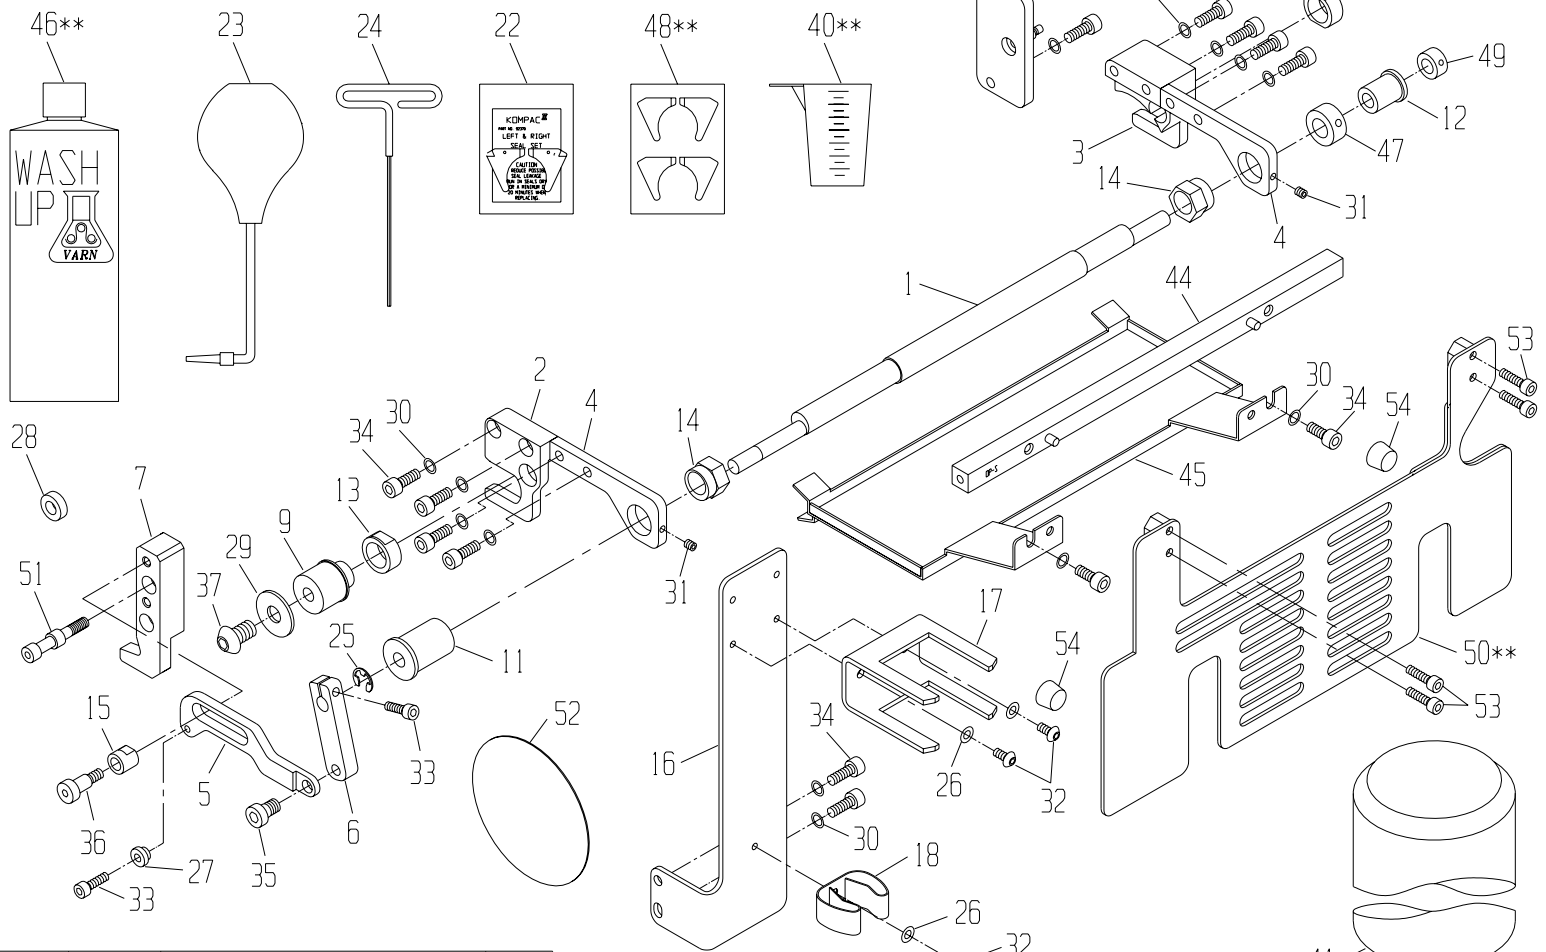

\* PART IS INCLUDED WITH OUTLINED SUBASSEMBLY  
 \*\* ITEMS 40, 41, 42, 46, 48 AND 50 ARE NOT INCLUDED WITH BRACKET KIT, P/N 093264

54.	093273	BUMBER, SAFETY GUARD	2
53.	091696	M5x20mm SOCKET HEAD SCREW	4
52.	093923	3-5/8" DIA. STICKER	1
51.	093271	STANDOFF, SIDE COVER	1
50.	093269	SAFETY GUARD	**
49.	093176	COLLAR, SET SCREW, .359 I.D.	1
48.	094990	KOMPAC CLEANING SEALS (4)	**
47.	093175	COLLAR, SET SCREW, .562 I.D.	1
46.	092785	WASH-UP BOTTLE	**
45.	093268	DRIP PAN	1
44.	093267	TIE BAR, PRESS	1
43.	092765	DISPENSING VALVE O-RING	*
42.	092760	DISPENSING VALVE ASSEMBLY	**
41.	092771	ROUND CALIBRATED BOTTLE	**
40.	092783	MEASURING CUP	**
39.	091911	CLAMP, ADJUSTABLE 1/4"-25/32"	*
38.	091629	M10x30mm SOCKET HEAD SCREW	1
37.	091767	M10x16mm BUTTON HEAD CAP SCREW	1
36.	091712	M8x12mm SHOULDER SCREW	1
35.	091721	M8x12mm LOW HEAD CAP SCREW	1
34.	092024	M6x16mm SOCKET HEAD SCREW	14
33.	091891	M5x16mm SOCKET HEAD SCREW	2
32.	091768	M5x10mm BUTTON HEAD SCREW	3
31.	091888	M5x5mm SET SCREW	2
30.	091637	WASHER, BELLEVILLE, .264x.374"	14
29.	091636	WASHER, M10-WIDE	2
28.	092022	SPACER, .321 x.625" x.205"	1
27.	093169	BUSHING, ON/OFF BRACKET	1
ITEM	PART #	DESCRIPTION	QTY.