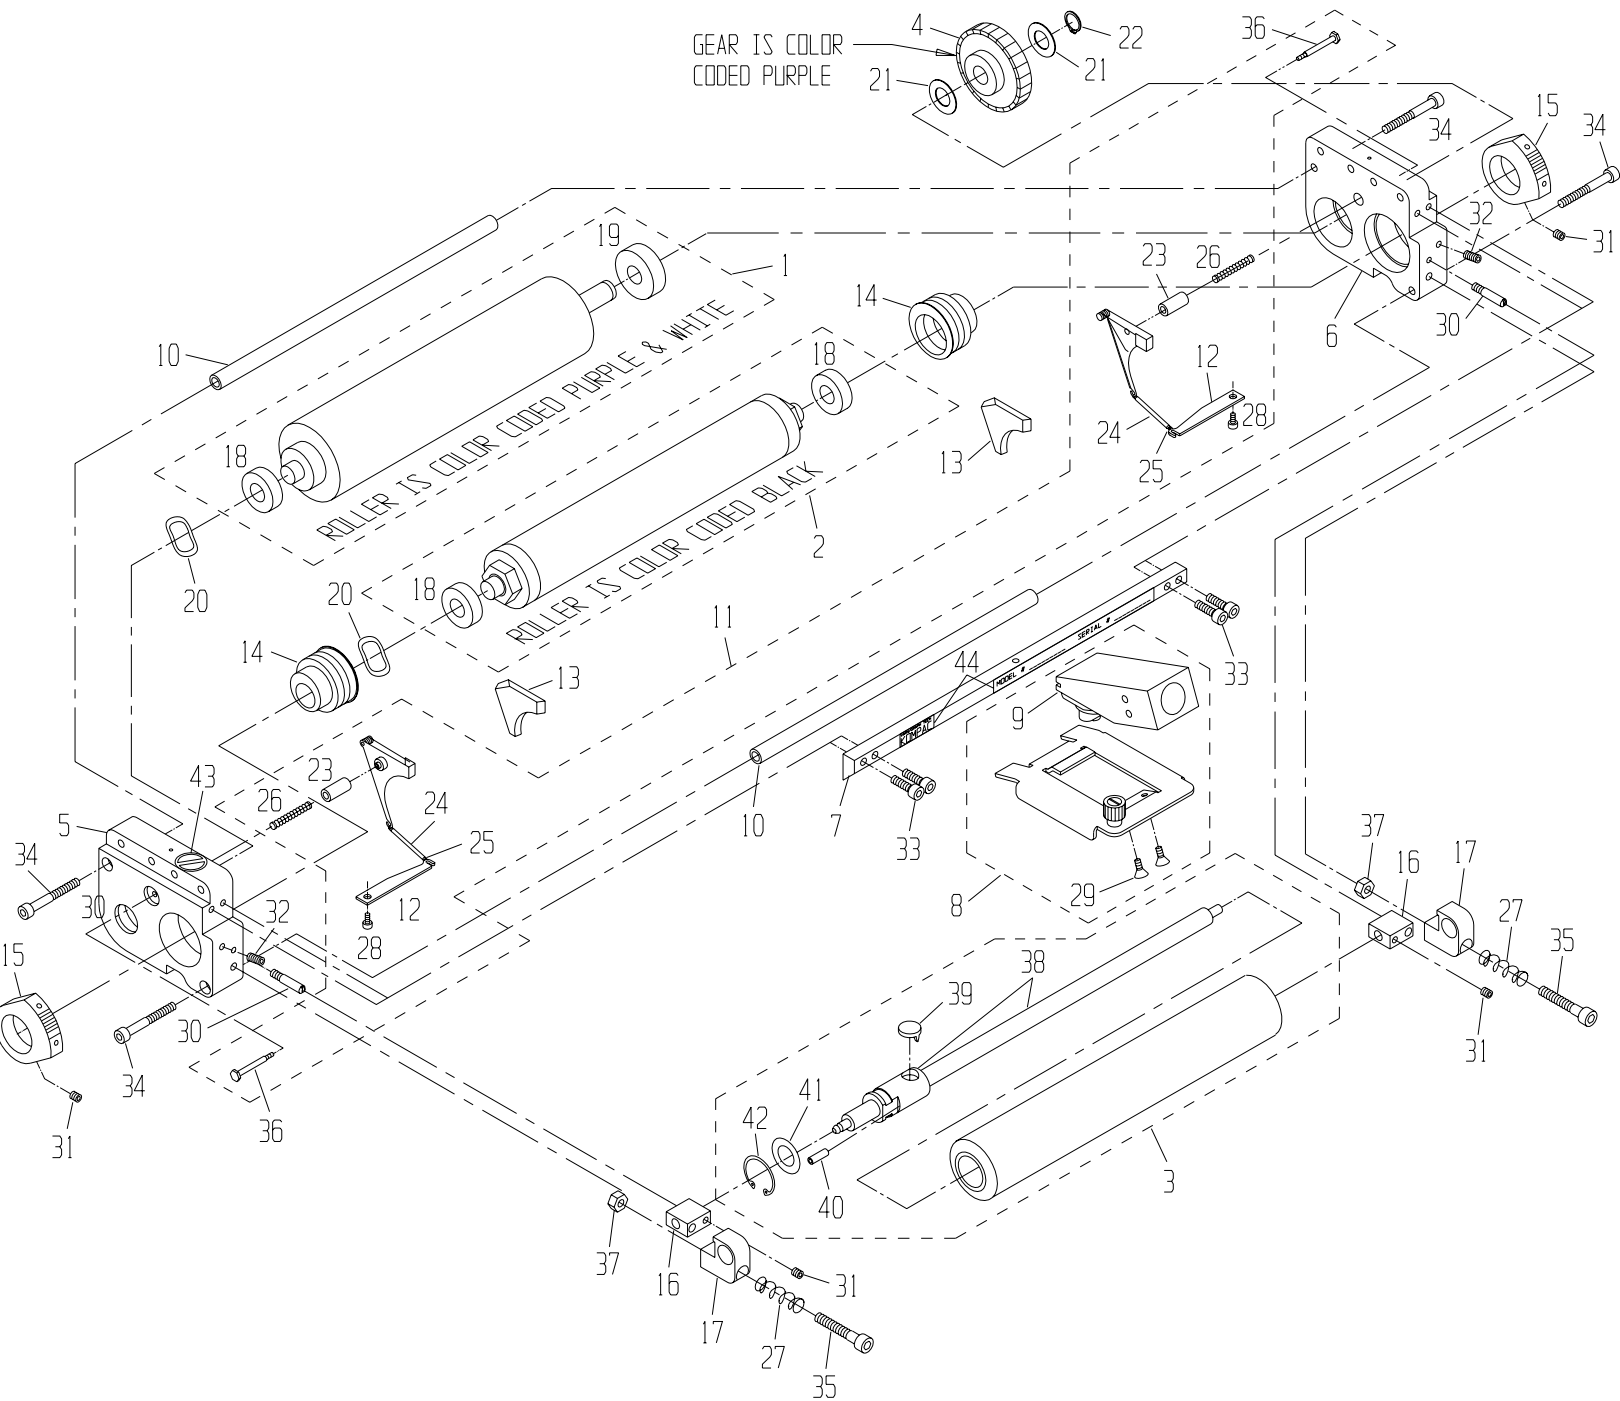

## HMD 34-2-0

Parts Catalog # 093242

159 DWIGHT PLACE , FAIRFIELD , NEW JERSEY 07004

TEL: 973-227-8611 / 800-541-5702

FAX: 973-227-7532

\* PART IS INCLUDED WITH OUTLINED SUBASSEMBLY

44.	095854	STICKER, I.D.	1	30.	093174	OSCILLATOR POST, LONG	2	15.	092612	METERING GAUGE	2
43.	092601	WARNING STICKER (INWARD NIP)	1	29.	092003	#6 x 1/2" FLT HD PHILLIPS SCW	*	14.	092291	ECCENTRIC	2
42.	091997	OSC. RETAINING CLIP	*	28.	091901	M3x6mm SOCKET HEAD SCREW	*	13.	092370	KOMPAC SEAL SET	1
41.	091965	OSC. RETAINING WASHER	*	27.	092007	SPRING, COMPRESSION	2	12.	090971	TAB, SHORT	*
40.	091949	SPRING PIN (5/32x1/2")	*	26.	092238	COMPRESSION SPRING	*	11.	090970	BACKING PLATE KIT (HAMADA)	1
39.	091117	OSC. DRIVE SHAFT FOLLOWER	*	25.	092236	TAB SPRING (EXTENSION)	*	10.	090989	TIE ROD	2
38.	091262	OSC. SHAFT ASSY, S.S.	*	24.	092259	SPRING COVER	*	9.	092700	NOZZLE ASSEMBLY	*
37.	091753	M6x1 HEX NUT	2	23.	092304	GUIDE PIN	*	8.	093215	ASSY, BRACKET NOZZLE	1
36.	092296	BACK. PLATE SHOULDER SCW, SHORT	*	22.	091662	RETAINING RING (12mm)	1	7.	095848	TIE PLATE (ST)	1
35.	091762	M6x35mm SOCKET HEAD SCREW	2	21.	091966	WASHER, FLAT (.478x.878x.02")	2	6.	093198	END FRAME, R.H.	1
34.	091898	M5x35mm SOCKET HEAD SCREW	4	20.	092491	WAVE WASHER	2	5.	093197	END FRAME, L.H.	1
33.	091891	M5x16mm SOCKET HEAD SCREW	4	19.	092586	BEARING (12x32x10mm)	*	4.	090969	GEAR CLUTCH ASSY	1
32.	091897	M5x10mm SET SCREW	2	18.	092401	BEARING (10x26x8mm)	*	3.	091311	13-1/4" OSC. ROLLER PARTS ASSY	1
31.	091888	M5x5mm SET SCREW	4	17.	094342	SPRING HOUSING	2	2.	094240	13-1/4" METERING ROLLER W/B	1
				16.	093165	BLOCK, OSCILLATOR	2	1.	090973	FORM ROLLER (HMD 13-1/4") W/B	1
ITEM	PART #	DESCRIPTION	QTY.	ITEM	PART #	DESCRIPTION	QTY.	ITEM	PART #	DESCRIPTION	QTY.