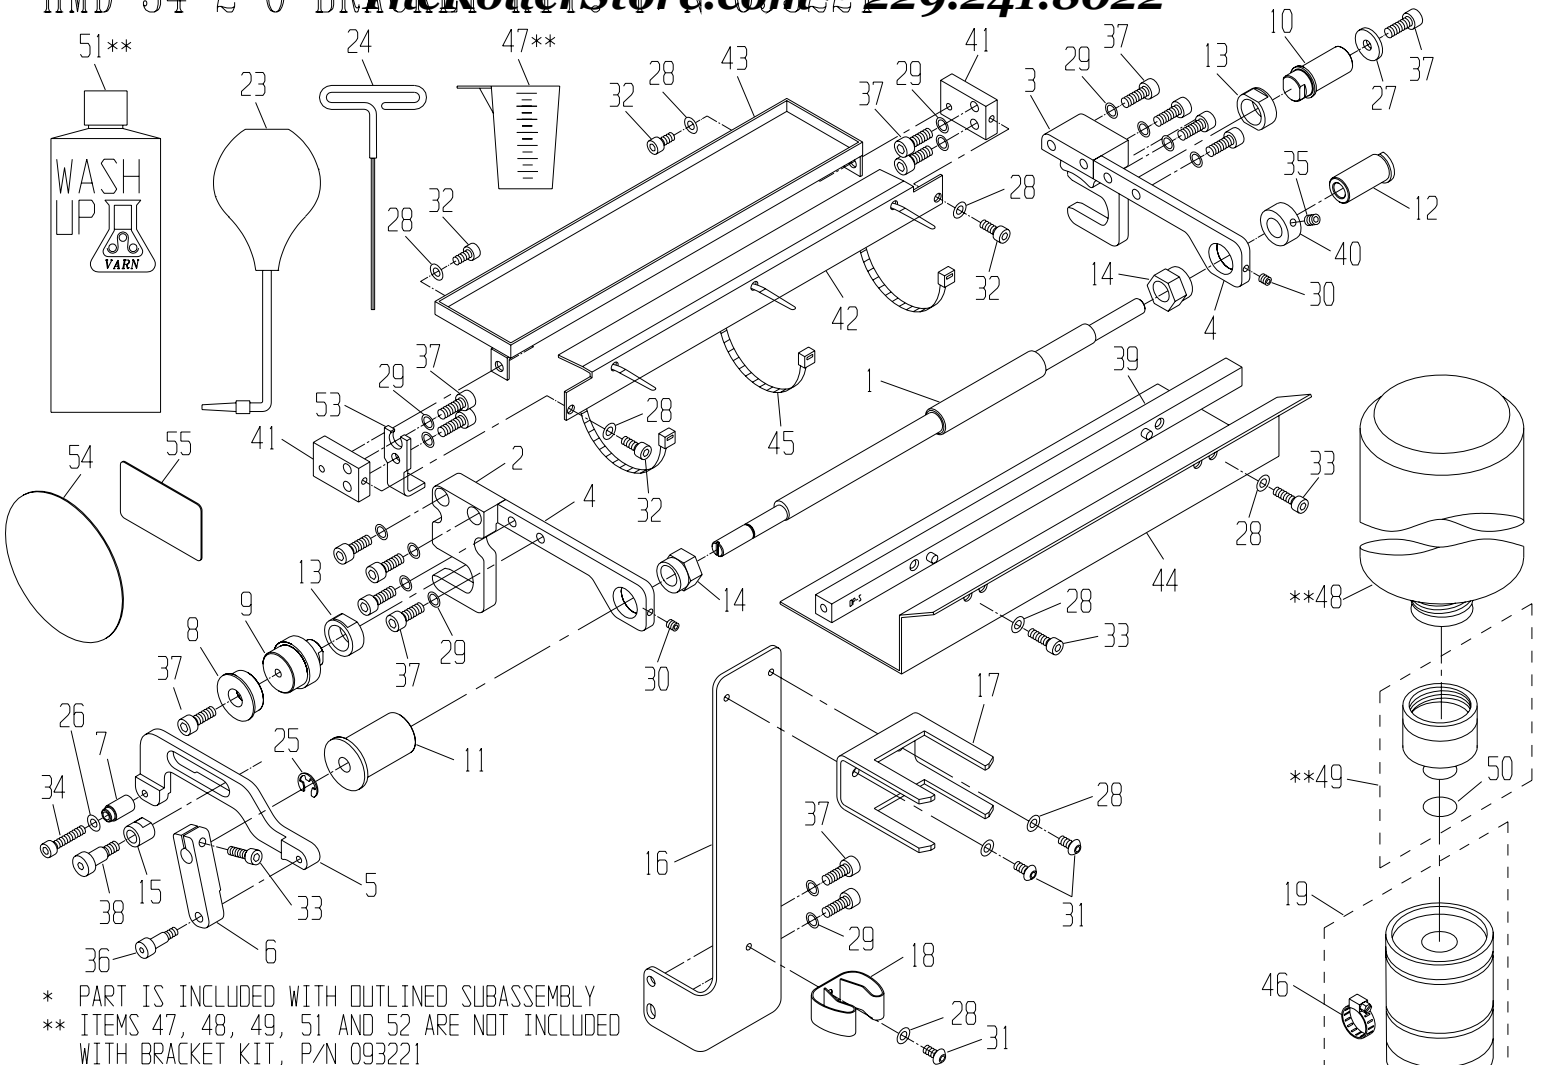

## HMD 34-2-0

Parts Catalog # 093242

159 DWIGHT PLACE , FAIRFIELD , NEW JERSEY 07004

TEL: 973-227-8611 / 800-541-5702

FAX: 973-227-7532

\* PART IS INCLUDED WITH OUTLINED SUBASSEMBLY

44.	095854	STICKER, I.D.	1	30.	093174	OSCILLATOR POST, LONG	2	15.	092612	METERING GAUGE	2
43.	092601	WARNING STICKER (INWARD NIP)	1	29.	092003	#6 x 1/2" FLT HD PHILLIPS SCW	*	14.	092291	ECCENTRIC	2
42.	091997	OSC. RETAINING CLIP	*	28.	091901	M3x6mm SOCKET HEAD SCREW	*	13.	092370	KOMPAC SEAL SET	1
41.	091965	OSC. RETAINING WASHER	*	27.	092007	SPRING, COMPRESSION	2	12.	090971	TAB, SHORT	*
40.	091949	SPRING PIN (5/32x1/2")	*	26.	092238	COMPRESSION SPRING	*	11.	090970	BACKING PLATE KIT (HAMADA)	1
39.	091117	OSC. DRIVE SHAFT FOLLOWER	*	25.	092236	TAB SPRING (EXTENSION)	*	10.	090989	TIE ROD	2
38.	091262	OSC. SHAFT ASSY, S.S.	*	24.	092259	SPRING COVER	*	9.	092700	NOZZLE ASSEMBLY	*
37.	091753	M6x1 HEX NUT	2	23.	092304	GUIDE PIN	*	8.	093215	ASSY, BRACKET NOZZLE	1
36.	092296	BACK. PLATE SHOULDER SCW, SHORT	*	22.	091662	RETAINING RING (12mm)	1	7.	095848	TIE PLATE (ST)	1
35.	091762	M6x35mm SOCKET HEAD SCREW	2	21.	091966	WASHER, FLAT (.478x.878x.02")	2	6.	093198	END FRAME, R.H.	1
34.	091898	M5x35mm SOCKET HEAD SCREW	4	20.	092491	WAVE WASHER	2	5.	093197	END FRAME, L.H.	1
33.	091891	M5x16mm SOCKET HEAD SCREW	4	19.	092586	BEARING (12x32x10mm)	*	4.	090969	GEAR CLUTCH ASSY	1
32.	091897	M5x10mm SET SCREW	2	18.	092401	BEARING (10x26x8mm)	*	3.	091311	13-1/4" OSC. ROLLER PARTS ASSY	1
31.	091888	M5x5mm SET SCREW	4	17.	094342	SPRING HOUSING	2	2.	094240	13-1/4" METERING ROLLER W/B	1
				16.	093165	BLOCK, OSCILLATOR	2	1.	090973	FORM ROLLER (HMD 13-1/4") W/B	1
ITEM	PART #	DESCRIPTION	QTY.	ITEM	PART #	DESCRIPTION	QTY.	ITEM	PART #	DESCRIPTION	QTY.