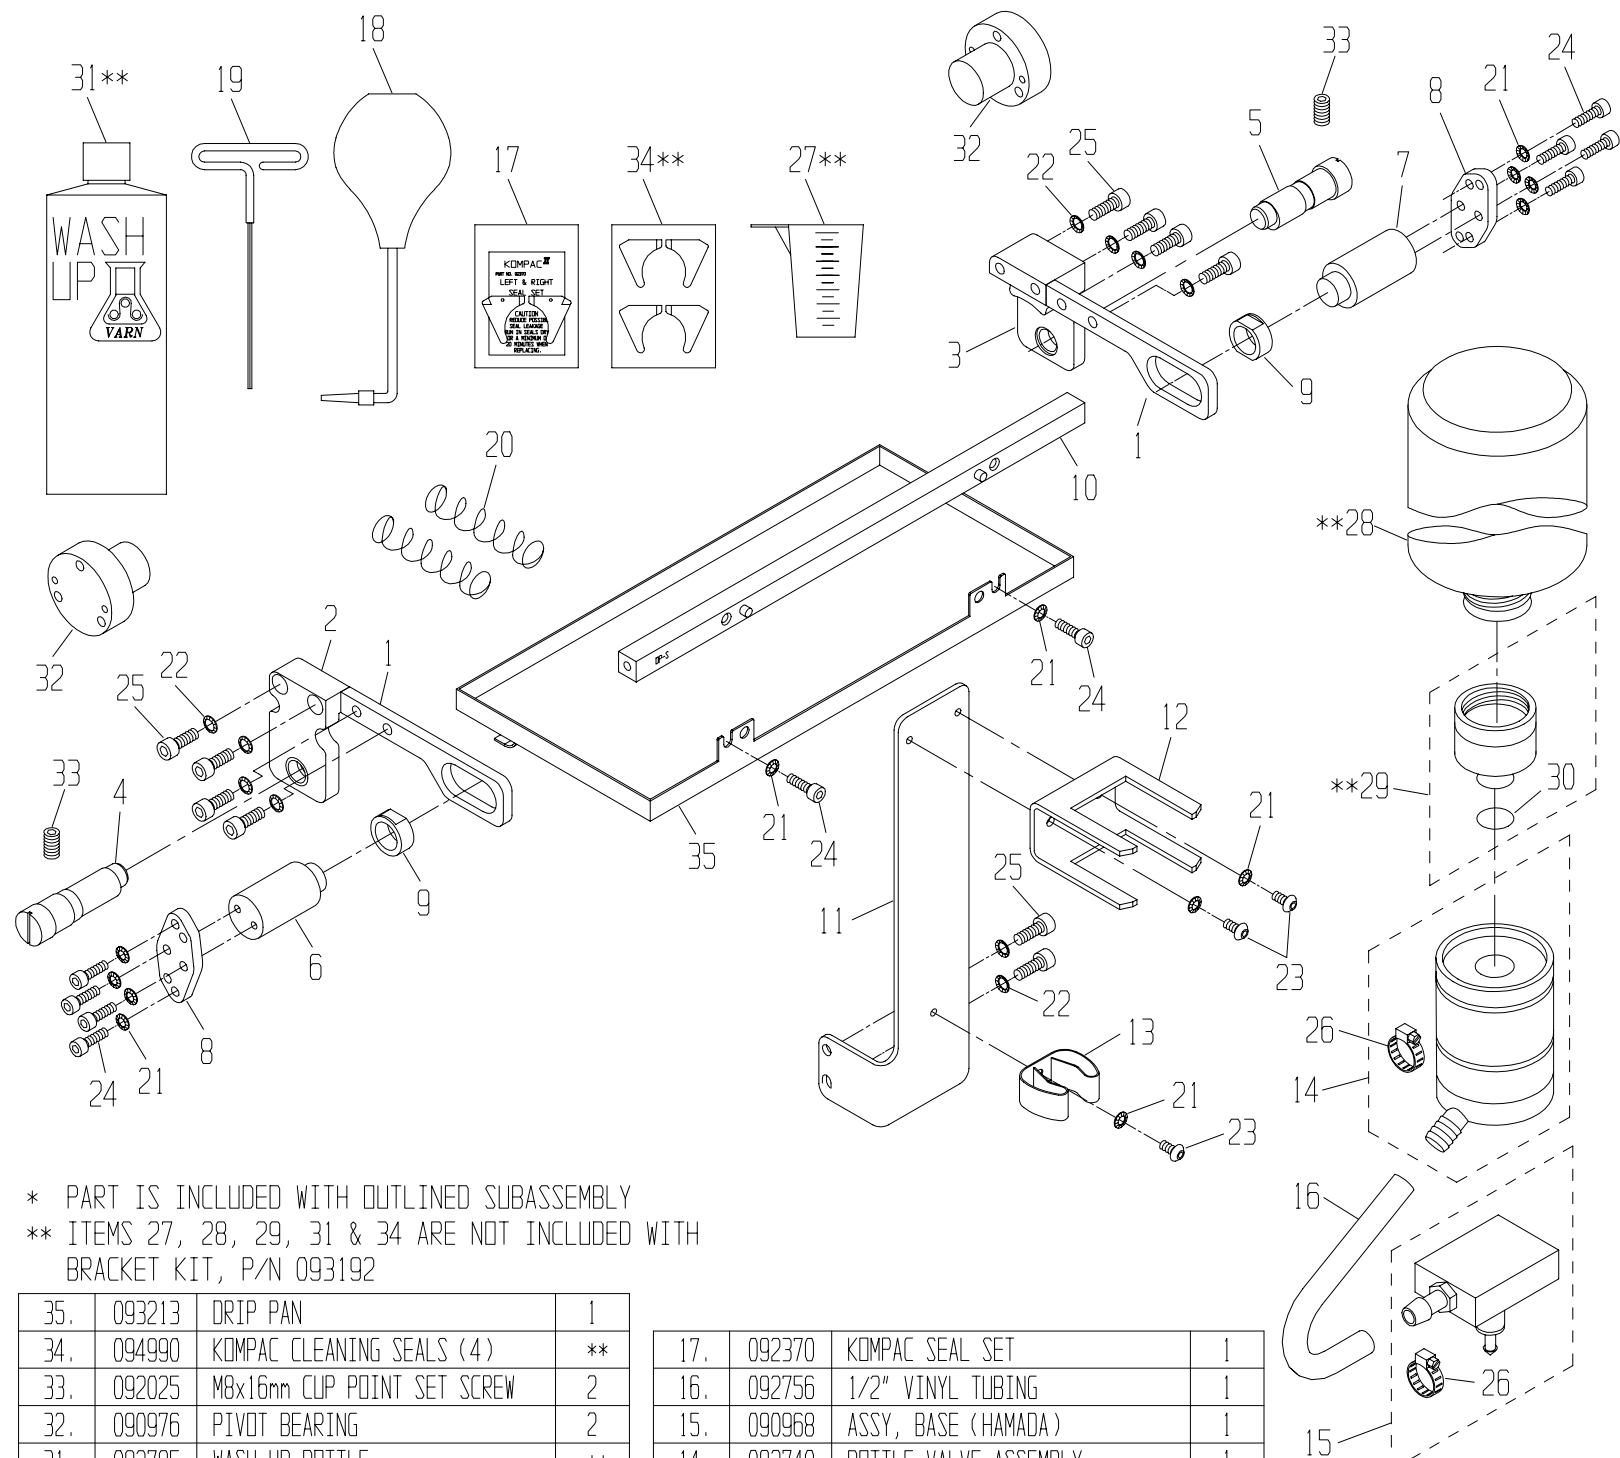

* PART IS INCLUDED WITH OUTLINED SUBASSEMBLY
** ITEMS 27, 28, 29, 31 & 34 ARE NOT INCLUDED WITH BRACKET KIT, P/N 093192

35.	093213	DRIP PAN	1
34.	094990	KOMPAC CLEANING SEALS (4)	**
33.	092025	M8x16mm CUP POINT SET SCREW	2
32.	090976	PIVOT BEARING	2
31.	092785	WASH-UP BOTTLE	**
30.	092765	DISPENSING VALVE O-RING	*
29.	092760	DISPENSING VALVE ASSEMBLY	**
28.	092771	ROUND CALIBRATED BOTTLE	**
27.	092783	MEASURING CUP	**
26.	091911	CLAMP, ADJUSTABLE 1/4"-25/32"	*
25.	092024	M6x16mm SOCKET HEAD SCREW	10
24.	091891	M5x16mm SOCKET HEAD SCREW	10
23.	091768	M5x10mm BUTTON HEAD SCREW	3
22.	091637	WASHER, BELLEVILLE, .264x.374"	10
21.	091689	WASHER, BELLEVILLE (M5)	13
20.	092008	SPRING, COMPRESSION	2
19.	090756	T-WRENCH, 2.5mm	1
18.	092779	KOMPAC LONG NECK SYRINGE	1
ITEM	PART #	DESCRIPTION	QTY.

17.	092370	KOMPAC SEAL SET	1
16.	092756	1/2" VINYL TUBING	1
15.	090968	ASSY, BASE (HAMADA)	1
14.	092740	BOTTLE VALVE ASSEMBLY	1
13.	091672	SPRING CLIP	1
12.	092749	UNIVERSAL BOTTLE BRACKET	1
11.	093166	BRACKET, BOTTLE	1
10.	093209	TIE BAR, PRESS	1
9.	093155	BUSHING, UNIT SUPPORT	2
8.	093207	BRACKET, SUPPORT SHAFT	2
7.	093206	STUB SHAFT, UNIT SUPPORT, R.H.	1
6.	093205	STUB SHAFT, UNIT SUPPORT, L.H.	1
5.	093204	STUB SHAFT, ON/OFF, R.H.	1
4.	093203	STUB SHAFT, ON/OFF, L.H.	1
3.	093196	ASSY, ON/OFF BRACKET, R.H.	1
2.	093195	ASSY, ON/OFF BRACKET, L.H.	1
1.	093199	BRACKET, UNIT SUPPORT	2
ITEM	PART #	DESCRIPTION	QTY.