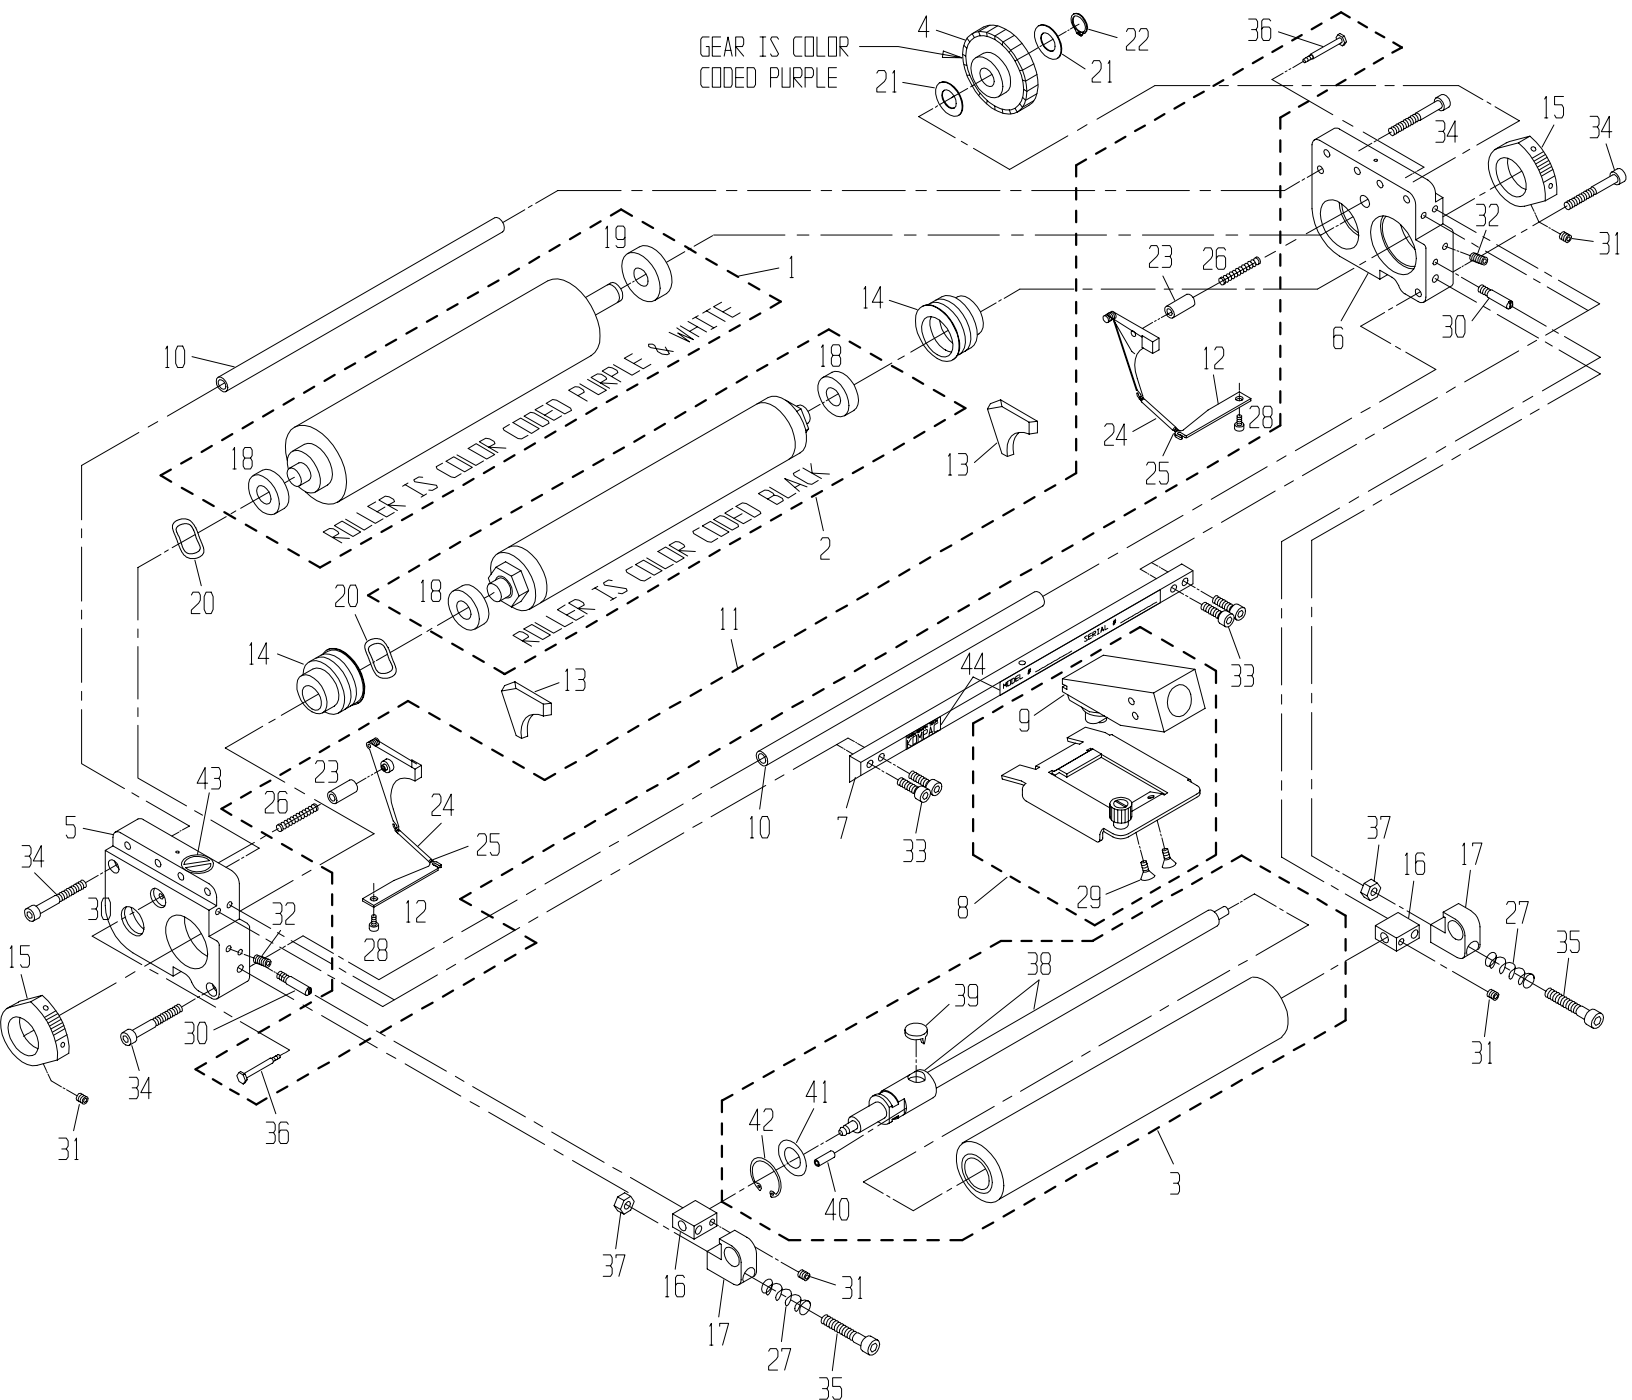

HMD 34-2-N

Parts Catalog # 093212

159 DWIGHT PLACE , FAIRFIELD , NEW JERSEY 07004

TEL: 973-227-8611 / 800-541-5702

FAX: 973-227-7532

* PART IS INCLUDED WITH OUTLINED SUBASSEMBLY

| ITEM | PART # | DESCRIPTION | QTY. |
|------|--------|---------------------------------|------|
| 44. | 095854 | STICKER, I.D. | 1 |
| 43. | 092601 | WARNING STICKER (INWARD NIP) | 1 |
| 42. | 091997 | OSC. RETAINING CLIP | * |
| 41. | 091965 | OSC. RETAINING WASHER | * |
| 40. | 091949 | SPRING PIN (5/32x1/2") | * |
| 39. | 091117 | OSC. DRIVE SHAFT FOLLOWER | * |
| 38. | 091262 | OSC. DRIVE SHAFT FOLLOWER | * |
| 37. | 091753 | M6x1 HEX NUT | 2 |
| 36. | 092296 | BACK. PLATE SHOULDER SCW, SHORT | * |
| 35. | 091762 | M6x35mm SOCKET HEAD SCREW | 2 |
| 34. | 091898 | M5x35mm SOCKET HEAD SCREW | 4 |
| 33. | 091891 | M5x16mm SOCKET HEAD SCREW | 4 |
| 32. | 091897 | M5x10mm SET SCREW | 2 |
| 31. | 091888 | M5x5mm SET SCREW | 4 |

| ITEM | PART # | DESCRIPTION | QTY. |
|------|--------|-------------------------------|------|
| 30. | 093174 | OSCILLATOR POST, LONG | 2 |
| 29. | 092003 | #6 x 1/2" FLT HD PHILLIPS SCW | * |
| 28. | 091901 | M3x6mm SOCKET HEAD SCREW | * |
| 27. | 092007 | SPRING, COMPRESSION | 2 |
| 26. | 092238 | COMPRESSION SPRING | * |
| 25. | 092236 | TAB SPRING (EXTENSION) | * |
| 24. | 092259 | SPRING COVER | * |
| 23. | 092304 | GUIDE PIN | * |
| 22. | 091662 | RETAINING RING (12mm) | 1 |
| 21. | 091966 | WASHER, FLAT (.478x.878x.02") | 2 |
| 20. | 092491 | WAVE WASHER | 2 |
| 19. | 092586 | BEARING (12x32x10mm) | * |
| 18. | 092401 | BEARING (10x26x8mm) | * |
| 17. | 094342 | SPRING HOUSING | 2 |
| 16. | 093165 | BLOCK, OSCILLATOR | 2 |