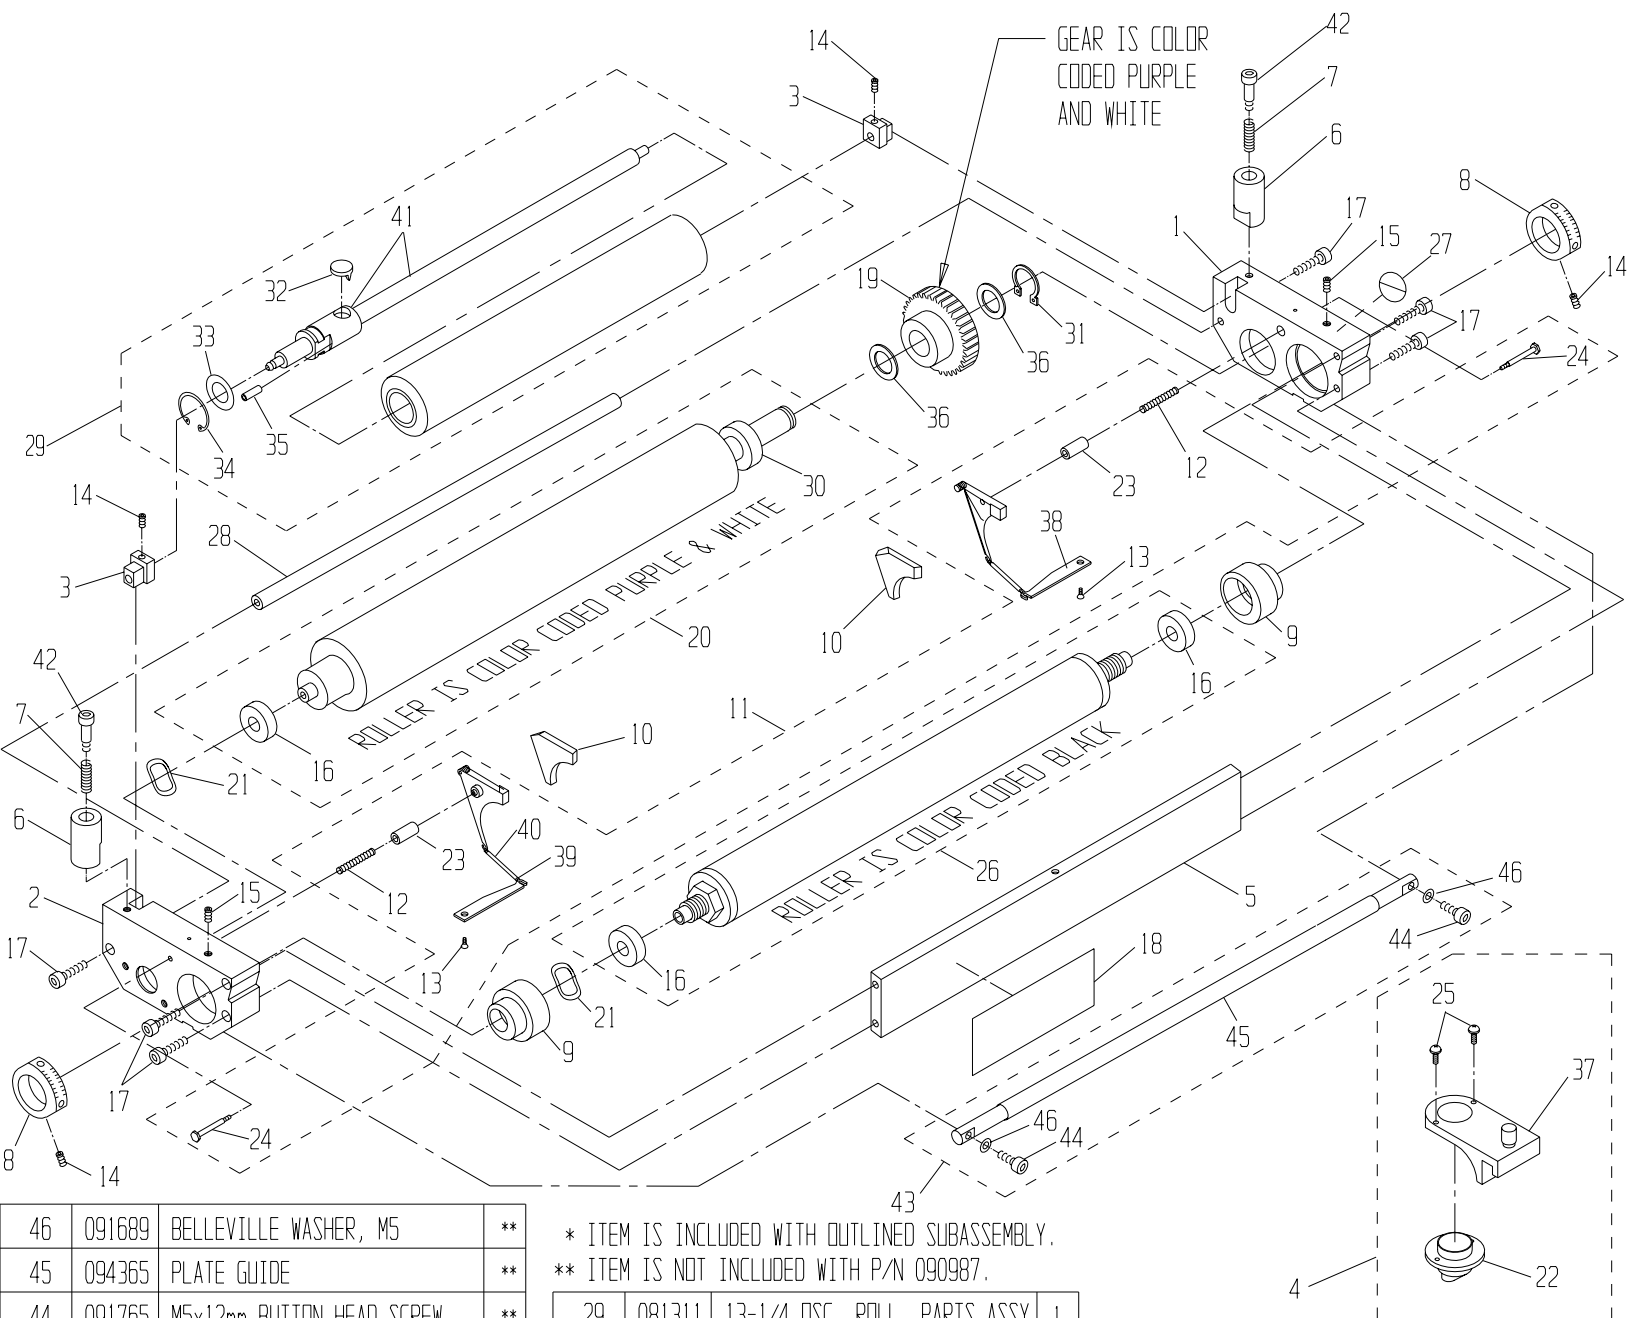

HMD 234

Parts Catalog # 090892

46	091689	BELLEVILLE WASHER, M5	**
45	094365	PLATE GUIDE	**
44	091765	M5x12mm BUTTON HEAD SCREW	**
43	090879	PLATE GUIDE ASSY	**
42	091708	SHOULDER SCREW, 6mm	2
41	091262	SHAFT ASSY, S.S.	*
40	092259	SPRING COVER	*
39	092236	TAB SPRING	*
38	090971	TAB, SHORT	*
37	094997	BRACKET, NOZZLE	*
36	091966	WASHER, FLAT	2
35	091949	SPRING PIN	*
34	091997	OSC. RETAINING CLIP	*
33	091965	OSC. RETAINING WASHER	*
32	091111	OSC. DRIVE SHAFT FOLLOWER	*
31	091662	RETAINING RING	1
30	092586	BEARING	*
ITEM#	PART #	DESCRIPTION	QTY

* ITEM IS INCLUDED WITH OUTLINED SUBASSEMBLY.

** ITEM IS NOT INCLUDED WITH P/N 090987.

29	081311	13-1/4 OSC. ROLL. PARTS ASSY	1
28	090989	TIE ROD	1
27	092601	SAFETY STICKER	1
26	094240	13-1/4" METERING ROLLER W/B	1
25	091907	#6-32 X 3/8 PHILLIPS HD SCW	*
24	092296	SHOULDER SCREW	*
23	092304	GUIDE PIN	*
22	092604	NOZZLE	*
21	092491	WAVE WASHER	2
20	090973	13-1/4" FORM ROLLER W/B	1
19	090959	GEAR CLUTCH ASSY, HMD-34	1
18	090984	I.D. STICKER (HAMADA)	1
17	091898	M5 x 35mm SOC. HD. SCREW	6
16	092401	BEARING	*
15	091904	M5 x 16mm SET SCREW	2
ITEM#	PART #	DESCRIPTION	QTY

14	091888	M5 x 5mm SET SCREW	4
13	091901	M3 x 6mm SOC HD SCREW	*
12	092238	COMPRESSION SPRING	*
11	090970	BACKING PLATE KIT (HAMADA)	1
10	092370	SEAL SET (L & R)	1
9	092291	ECCENTRIC	2
8	092612	METERING GAUGE	2
7	092007	SPRING, COMPRESSION	2
6	094991	OSCILLATOR POST	2
5	090979	TIE BAR	1
4	098750	BRACKET NOZZLE ASSEMBLY	1
3	090985	ALIGNMENT BLOCK	2
2	090993	L.H. END FRAME	1
1	090994	R.H. END FRAME	1
ITEM#	PART #	DESCRIPTION	QTY

HMD-234 BRACKET KIT: P/N 090894

** ITEMS INDICATED ARE NOT PART OF BRACKET KIT

ITEM#	PART #	DESCRIPTION	QTY
18	092785	WASH-UP BOTTLE	**
17	094990	FELT CLEANING SEALS	**
16	092783	MEASURING CUP	**
15	091891	M5 x 16mm SCREW	6
14	091758	M8 x 20mm SCREW	4
13	091892	M8 x 35mm SCREW	1
12	092099	EXTENSION SPRING	2
ITEM#	PART #	DESCRIPTION	QTY