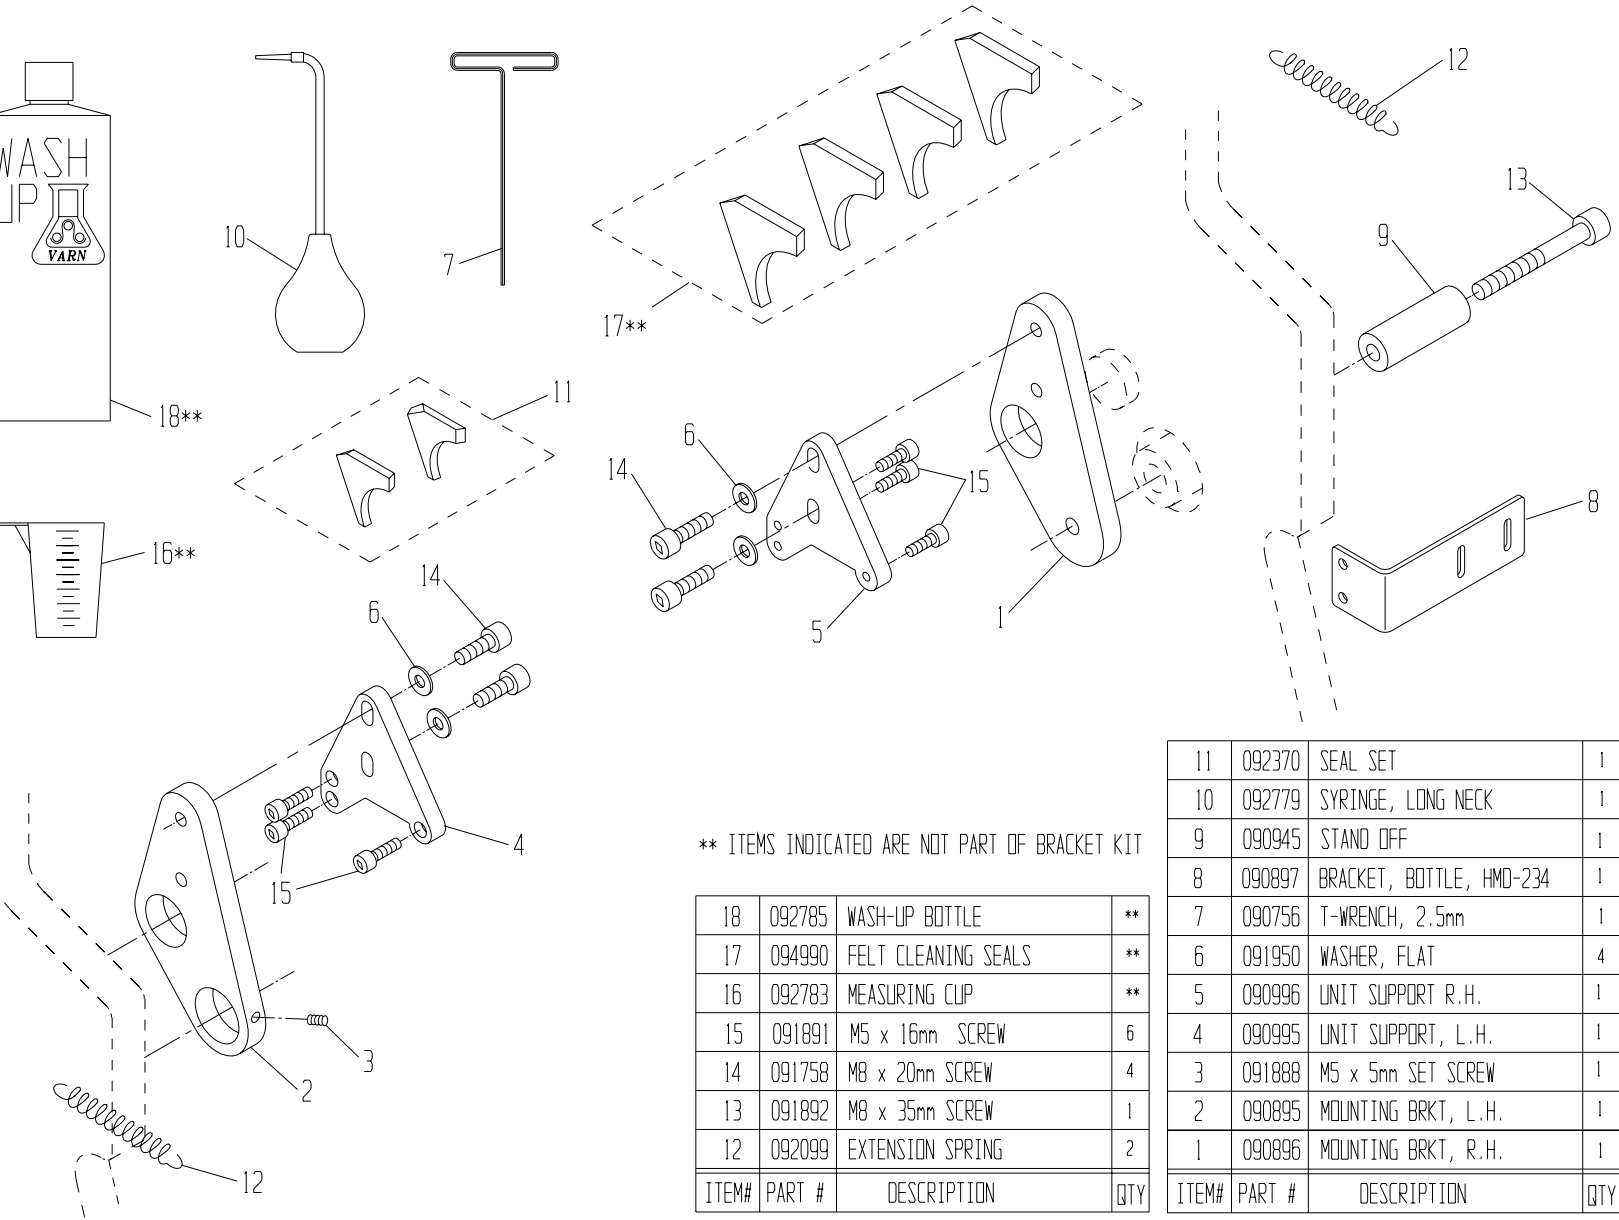

HMD 234

Parts Catalog # 090892

46	091689	BELLEVILLE WASHER, M5	**
45	094365	PLATE GUIDE	**
44	091765	M5x12mm BUTTON HEAD SCREW	**
43	090879	PLATE GUIDE ASSY	**
42	091708	SHOULDER SCREW, 6mm	2
41	091262	SHAFT ASSY, S.S.	*
40	092259	SPRING COVER	*
39	092236	TAB SPRING	*
38	090971	TAB, SHORT	*
37	094997	BRACKET, NOZZLE	*
36	091966	WASHER, FLAT	2
35	091949	SPRING PIN	*
34	091997	OSC. RETAINING CLIP	*
33	091965	OSC. RETAINING WASHER	*
32	091111	OSC. DRIVE SHAFT FOLLOWER	*
31	091662	RETAINING RING	1
30	092586	BEARING	*
ITEM#	PART #	DESCRIPTION	QTY

* ITEM IS INCLUDED WITH OUTLINED SUBASSEMBLY.

** ITEM IS NOT INCLUDED WITH P/N 090987.

29	081311	13-1/4 OSC. ROLL. PARTS ASSY	1
28	090989	TIE ROD	1
27	092601	SAFETY STICKER	1
26	094240	13-1/4" METERING ROLLER W/B	1
25	091907	#6-32 X 3/8 PHILLIPS HD SCW	*
24	092296	SHOULDER SCREW	*
23	092304	GUIDE PIN	*
22	092604	NOZZLE	*
21	092491	WAVE WASHER	2
20	090973	13-1/4" FORM ROLLER W/B	1
19	090959	GEAR CLUTCH ASSY, HMD-34	1
18	090984	I.D. STICKER (HAMADA)	1
17	091898	M5 x 35mm SOC. HD. SCREW	6
16	092401	BEARING	*
15	091904	M5 x 16mm SET SCREW	2
ITEM#	PART #	DESCRIPTION	QTY

14	091888	M5 x 5mm SET SCREW	4
13	091901	M3 x 6mm SOC HD SCREW	*
12	092238	COMPRESSION SPRING	*
11	090970	BACKING PLATE KIT (HAMADA)	1
10	092370	SEAL SET (L & R)	1
9	092291	ECCENTRIC	2
8	092612	METERING GAUGE	2
7	092007	SPRING, COMPRESSION	2
6	094991	OSCILLATOR POST	2
5	090979	TIE BAR	1
4	098750	BRACKET NOZZLE ASSEMBLY	1
3	090985	ALIGNMENT BLOCK	2
2	090993	L.H. END FRAME	1
1	090994	R.H. END FRAME	1
ITEM#	PART #	DESCRIPTION	QTY

HMD-234 BRACKET KIT: P/N 090894

** ITEMS INDICATED ARE NOT PART OF BRACKET KIT

ITEM#	PART #	DESCRIPTION	QTY
18	092785	WASH-UP BOTTLE	**
17	094990	FELT CLEANING SEALS	**
16	092783	MEASURING CUP	**
15	091891	M5 x 16mm SCREW	6
14	091758	M8 x 20mm SCREW	4
13	091892	M8 x 35mm SCREW	1
12	092099	EXTENSION SPRING	2
ITEM#	PART #	DESCRIPTION	QTY