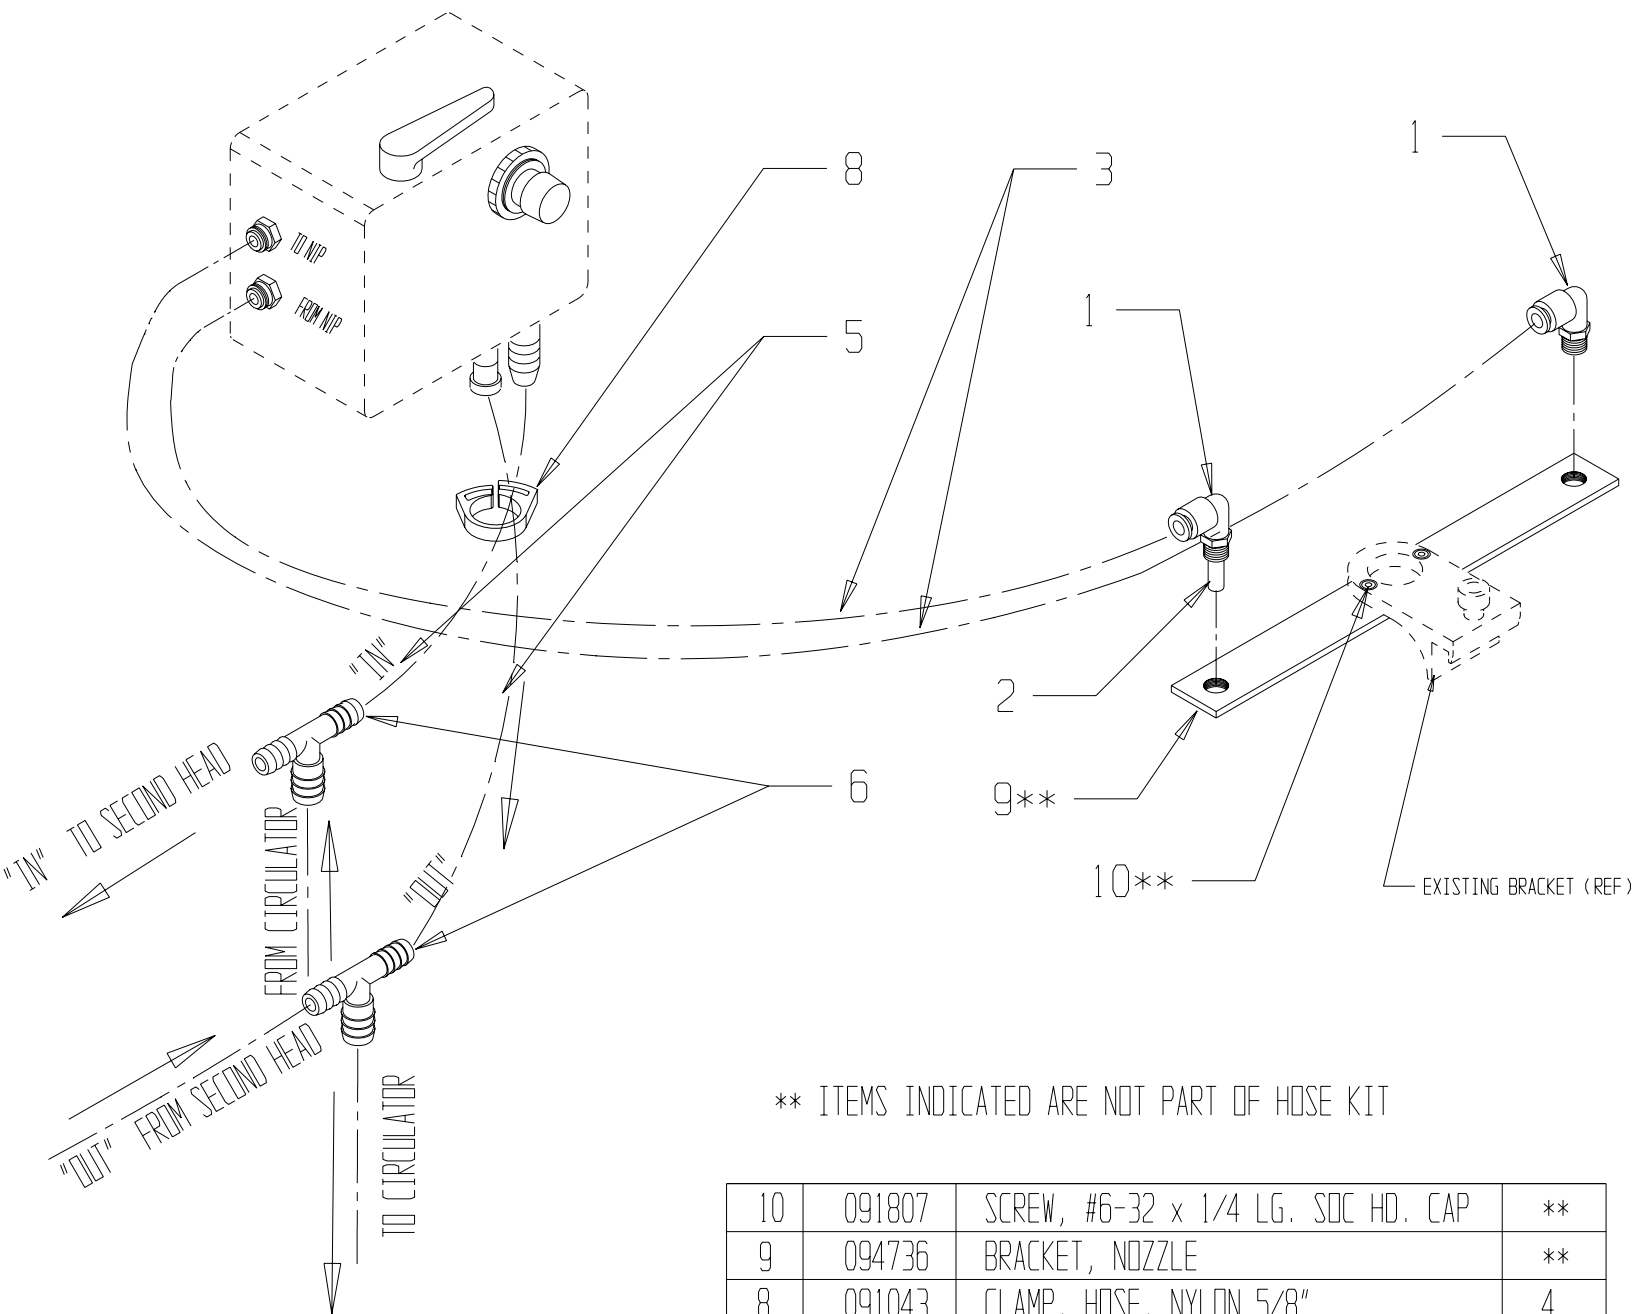

HMD 234

Parts Catalog # 090892

46	091689	BELLEVILLE WASHER, M5	**
45	094365	PLATE GUIDE	**
44	091765	M5x12mm BUTTON HEAD SCREW	**
43	090879	PLATE GUIDE ASSY	**
42	091708	SHOULDER SCREW, 6mm	2
41	091262	SHAFT ASSY, S.S.	*
40	092259	SPRING COVER	*
39	092236	TAB SPRING	*
38	090971	TAB, SHORT	*
37	094997	BRACKET, NOZZLE	*
36	091966	WASHER, FLAT	2
35	091949	SPRING PIN	*
34	091997	OSC. RETAINING CLIP	*
33	091965	OSC. RETAINING WASHER	*
32	091111	OSC. DRIVE SHAFT FOLLOWER	*
31	091662	RETAINING RING	1
30	092586	BEARING	*
ITEM#	PART #	DESCRIPTION	QTY

14	091888	M5 x 5mm SET SCREW	4
13	091901	M3 x 6mm SOC HD SCREW	*
12	092238	COMPRESSION SPRING	*
11	090970	BACKING PLATE KIT (HAMADA)	1
10	092370	SEAL SET (L & R)	1
9	092291	ECCENTRIC	2
8	092612	METERING GAUGE	2
7	092007	SPRING, COMPRESSION	2
6	094991	OSCILLATOR POST	2
5	090979	TIE BAR	1
4	098750	BRACKET NOZZLE ASSEMBLY	1
3	090985	ALIGNMENT BLOCK	2
2	090993	L.H. END FRAME	1
1	090994	R.H. END FRAME	1
ITEM#	PART #	DESCRIPTION	QTY

HMD-234 BRACKET KIT: P/N 090894

** ITEMS INDICATED ARE NOT PART OF BRACKET KIT

ITEM#	PART #	DESCRIPTION	QTY
18	092785	WASH-UP BOTTLE	**
17	094990	FELT CLEANING SEALS	**
16	092783	MEASURING CUP	**
15	091891	M5 x 16mm SCREW	6
14	091758	M8 x 20mm SCREW	4
13	091892	M8 x 35mm SCREW	1
12	092099	EXTENSION SPRING	2
ITEM#	PART #	DESCRIPTION	QTY

11	092370	SEAL SET	1
10	092779	SYRINGE, LONG NECK	1
9	090945	STAND OFF	1
8	090897	BRACKET, BOTTLE, HMD-234	1
7	090756	T-WRENCH, 2.5mm	1
6	091950	WASHER, FLAT	4
5	090996	UNIT SUPPORT R.H.	1
4	090995	UNIT SUPPORT, L.H.	1
3	091888	M5 x 5mm SET SCREW	1
2	090895	MOUNTING BRKT, L.H.	1
1	090896	MOUNTING BRKT, R.H.	1
ITEM#	PART #	DESCRIPTION	QTY