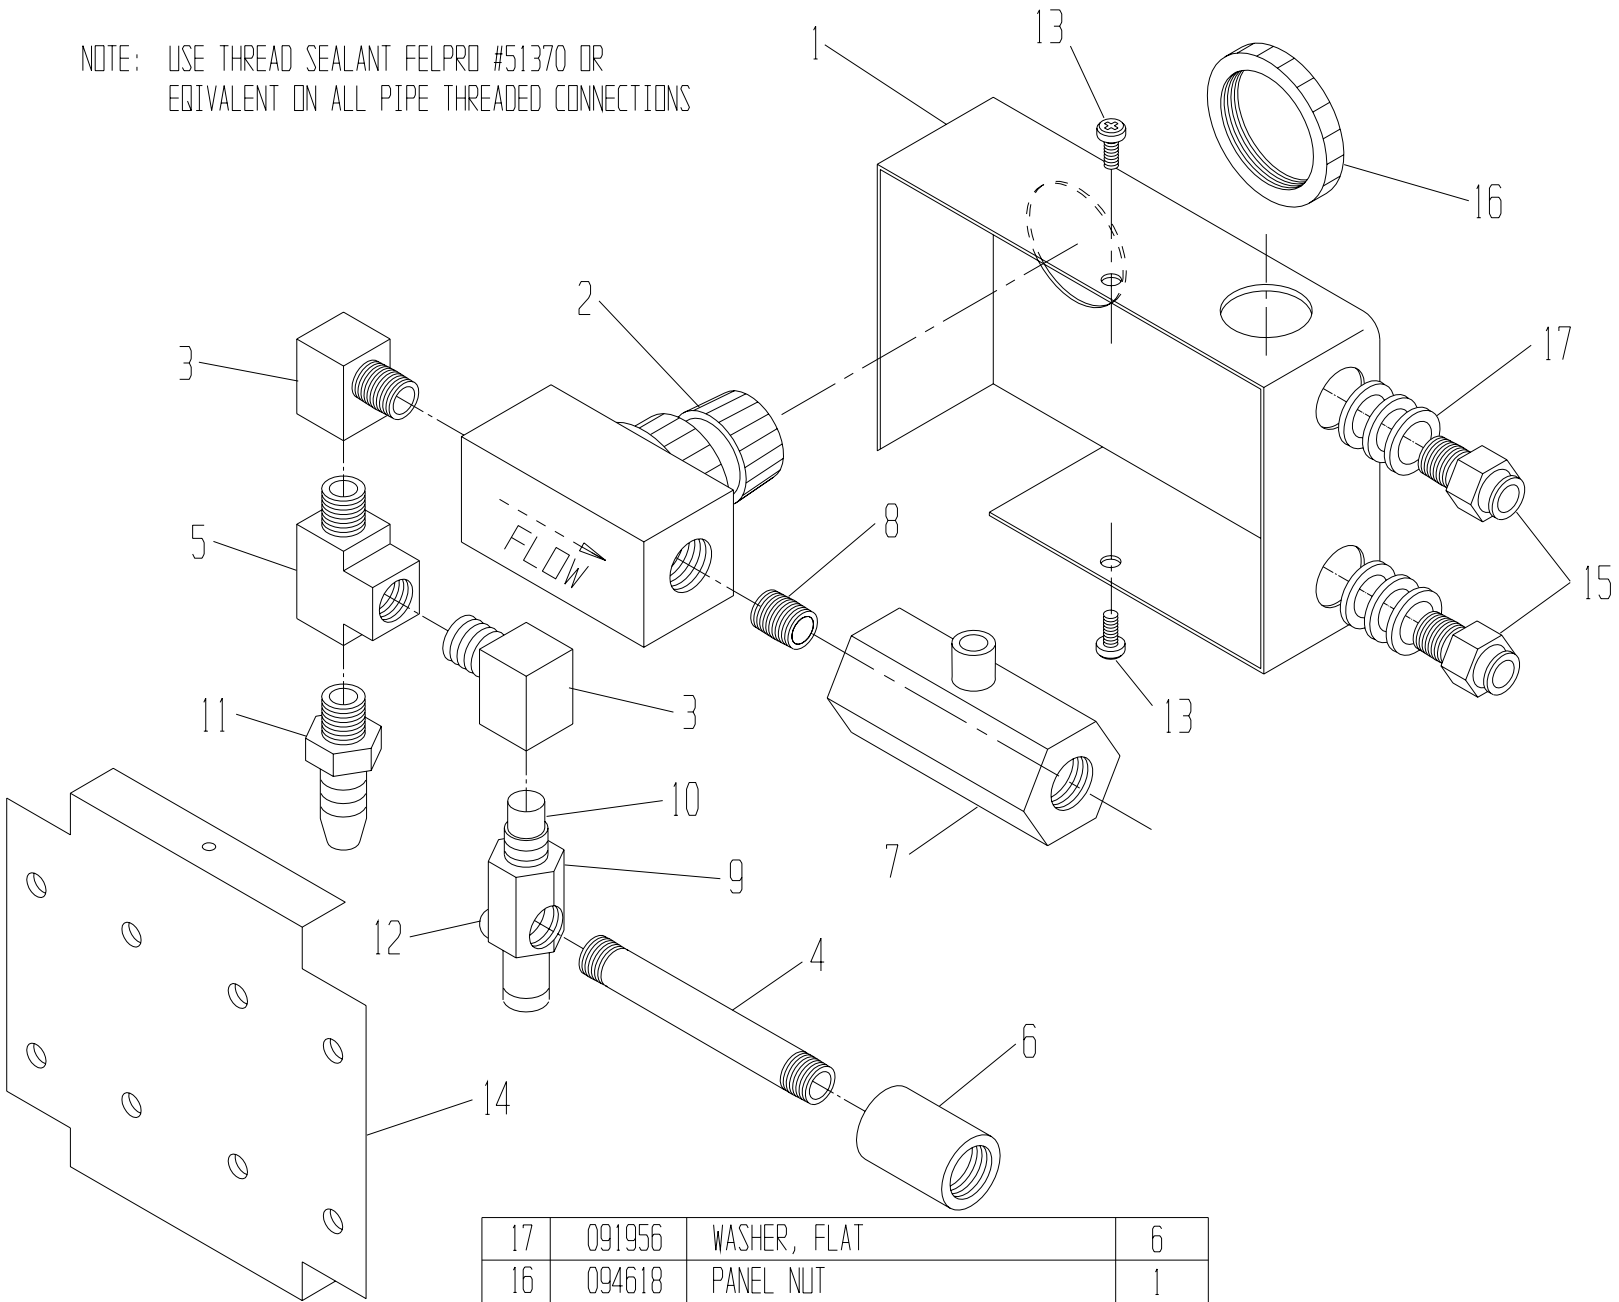

HMD-234 BRACKET KIT: P/N 090894

** ITEMS INDICATED ARE NOT PART OF BRACKET KIT

ITEM#	PART #	DESCRIPTION	QTY
18	092785	WASH-UP BOTTLE	**
17	094990	FELT CLEANING SEALS	**
16	092783	MEASURING CUP	**
15	091891	M5 x 16mm SCREW	6
14	091758	M8 x 20mm SCREW	4
13	091892	M8 x 35mm SCREW	1
12	092099	EXTENSION SPRING	2
ITEM#	PART #	DESCRIPTION	QTY

11	092370	SEAL SET	1
10	092779	SYRINGE, LONG NECK	1
9	090945	STAND OFF	1
8	090897	BRACKET, BOTTLE, HMD-234	1
7	090756	T-WRENCH, 2.5mm	1
6	091950	WASHER, FLAT	4
5	090996	UNIT SUPPORT R.H.	1
4	090995	UNIT SUPPORT, L.H.	1
3	091888	M5 x 5mm SET SCREW	1
2	090895	MOUNTING BRKT, L.H.	1
1	090896	MOUNTING BRKT, R.H.	1
ITEM#	PART #	DESCRIPTION	QTY

** ITEMS INDICATED ARE NOT PART OF HOSE KIT

10	091807	SCREW, #6-32 x 1/4 LG. SOC HD. CAP	**
9	094736	BRACKET, NOZZLE	**
8	091043	CLAMP, HOSE, NYLON 5/8"	4
7	091063	CLAMP, HOSE, NYLON 3/4"	4
6	091077	BARB TEE 1/2 X 3/8 X 3/8	1
5	091081	PVC FLEX. TUBING 3/8 I.D. X 5/8 O.D.	1
4			
3	091079	TUBING 1/4 O.D. X .170 I.D.(POLYETH)	1
2	091078	1/4 O.D. TUBING, 2" LG	1
1	094916	ELBOW	2
ITEM	PART NO.	DESCRIPTION	QTY.

CUT TUBING ITEM #2 TO LENGTH AT INSTALLATION.

NOTE: USE THREAD SEALANT FELPRO #51370 OR EQUIVALENT ON ALL PIPE THREADED CONNECTIONS

17	091956	WASHER, FLAT	6
16	094618	PANEL NUT	1
15	095955	CONNECTOR 1/8 NPT x 1/4 HOSE.	2
14	094612	PLATE, MOUNTING	1
13	091907	SCREW #6-32 PAN HD. SELF-TAP	2
12	091824	SCREW #6-32 TRUSS HD.	1
11	091062	FITTING, 1/8 NPT x 3/8 BARB	1
10	095939	TIP, VACUUM	1
09	095938	BODY, VACUUM	1
08	095948	NIPPLE, CLOSE, 1/8 NPT	1
07	095949	BALL VALVE	1
06	094616	COUPLING, 1/8 NPT	1
05	094613	TEE, STREET, 1/8 NPT	1
04	094615	NIPPLE, LONG, 1/8 NPT	1
03	094614	ELBOW, STREET, 1/8 NPT	2
02	094617	NEEDLE VALVE	1
01	094611	ENCLOSURE	1
ITEM	PART NO.	DESCRIPTION	QTY.