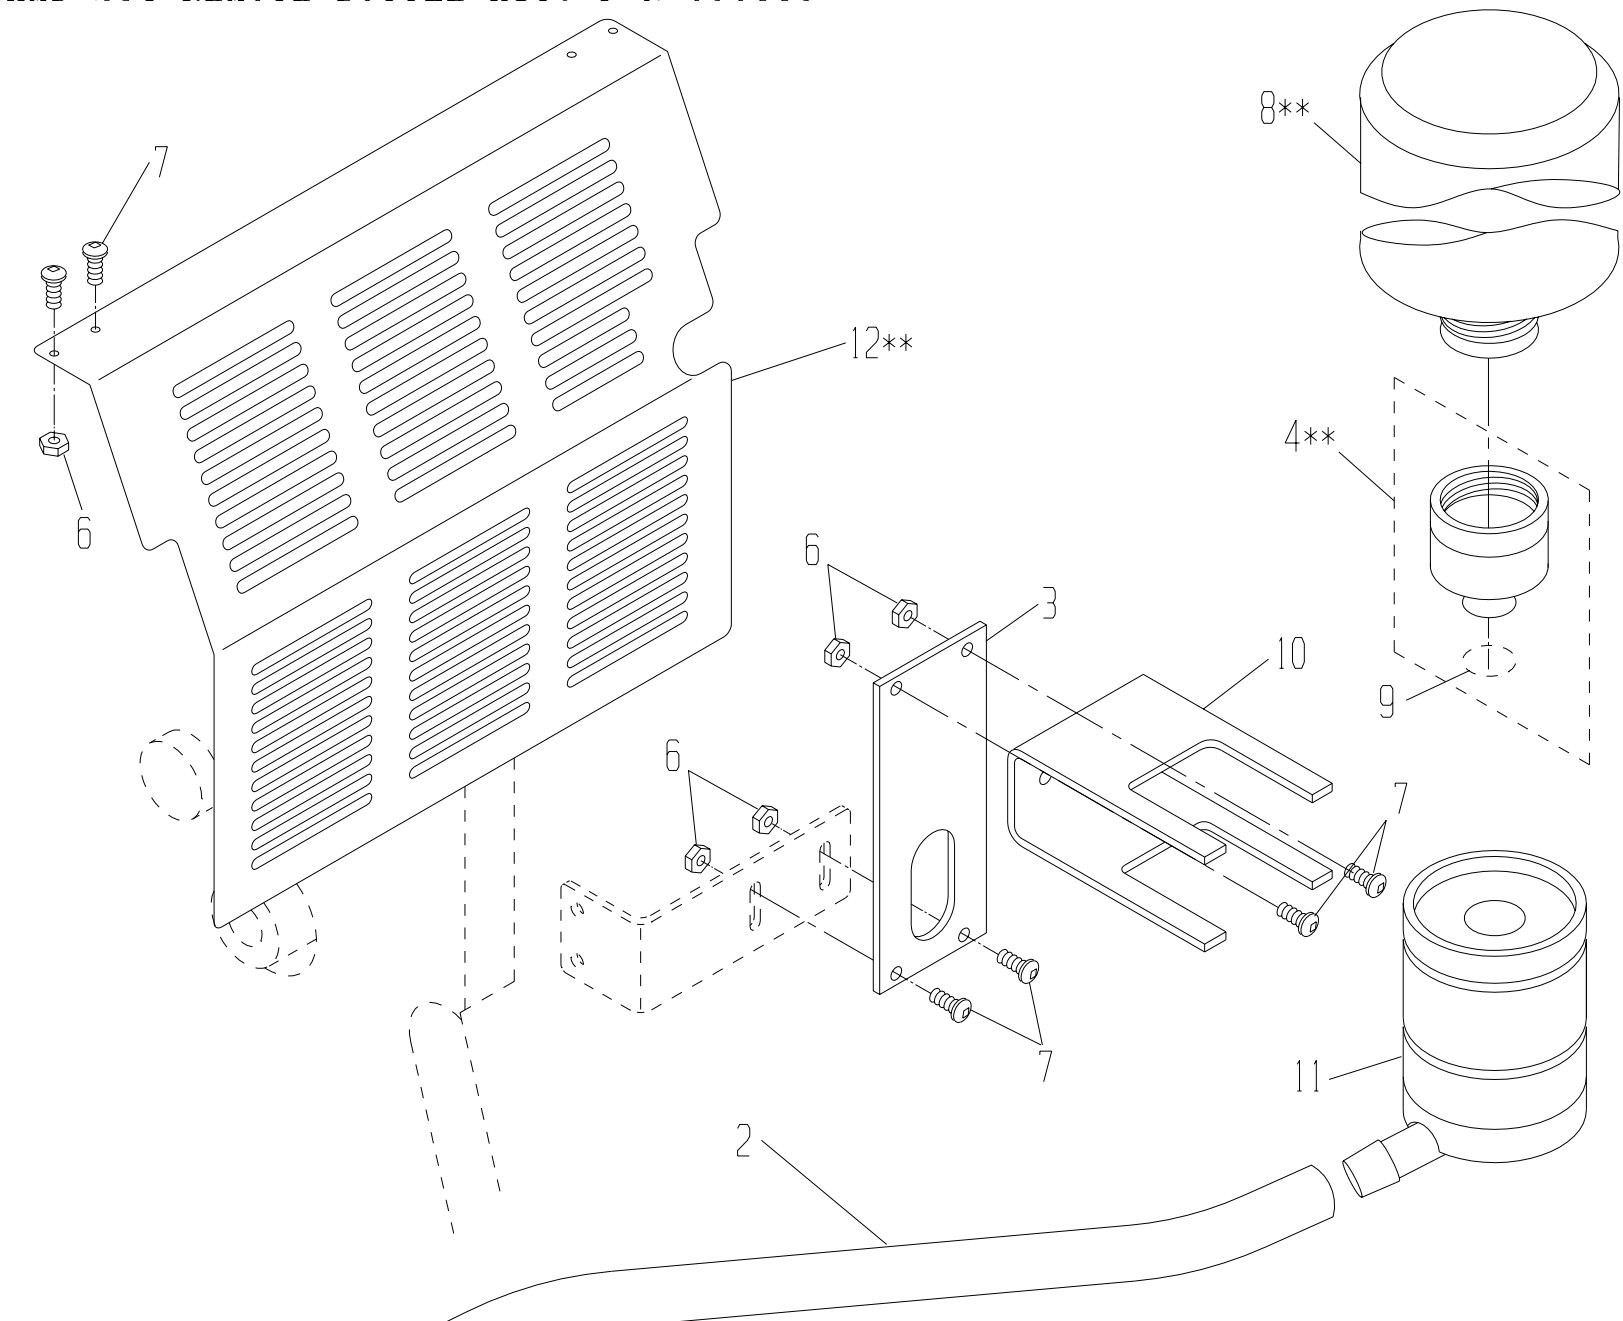

** ITEMS INDICATED ARE NOT PART OF HOSE KIT

10	091807	SCREW, #6-32 x 1/4 LG. SOC HD. CAP	**
9	094736	BRACKET, NOZZLE	**
8	091043	CLAMP, HOSE, NYLON 5/8"	4
7	091063	CLAMP, HOSE, NYLON 3/4"	4
6	091077	BARB TEE 1/2 X 3/8 X 3/8	1
5	091081	PVC FLEX. TUBING 3/8 I.D. X 5/8 O.D.	1
4			
3	091079	TUBING 1/4 O.D. X .170 I.D.(POLYETH)	1
2	091078	1/4 O.D. TUBING, 2" LG	1
1	094916	ELBOW	2
ITEM	PART NO.	DESCRIPTION	QTY.

CUT TUBING ITEM #2 TO LENGTH AT INSTALLATION.

NOTE: USE THREAD SEALANT FELPRO #51370 OR EQUIVALENT ON ALL PIPE THREADED CONNECTIONS

17	091956	WASHER, FLAT	6
16	094618	PANEL NUT	1
15	095955	CONNECTOR 1/8 NPT x 1/4 HOSE.	2
14	094612	PLATE, MOUNTING	1
13	091907	SCREW #6-32 PAN HD. SELF-TAP	2
12	091824	SCREW #6-32 TRUSS HD.	1
11	091062	FITTING, 1/8 NPT x 3/8 BARB	1
10	095939	TIP, VACUUM	1
09	095938	BODY, VACUUM	1
08	095948	NIPPLE, CLOSE, 1/8 NPT	1
07	095949	BALL VALVE	1
06	094616	COUPLING, 1/8 NPT	1
05	094613	TEE, STREET, 1/8 NPT	1
04	094615	NIPPLE, LONG, 1/8 NPT	1
03	094614	ELBOW, STREET, 1/8 NPT	2
02	094617	NEEDLE VALVE	1
01	094611	ENCLOSURE	1
ITEM	PART NO.	DESCRIPTION	QTY.