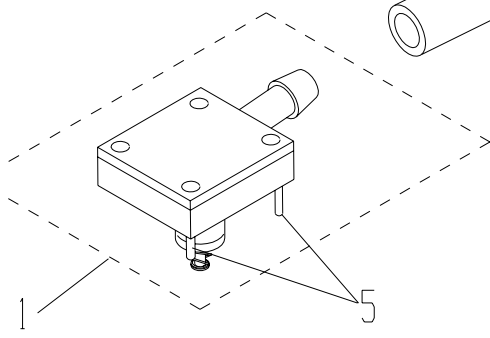

** ITEMS INDICATED ARE NOT PART OF HOSE KIT

10	091807	SCREW, #6-32 x 1/4 LG. SOC HD. CAP	**
9	094736	BRACKET, NOZZLE	**
8	091043	CLAMP, HOSE, NYLON 5/8"	4
7	091063	CLAMP, HOSE, NYLON 3/4"	4
6	091077	BARB TEE 1/2 X 3/8 X 3/8	1
5	091081	PVC FLEX. TUBING 3/8 I.D. X 5/8 O.D.	1
4			
3	091079	TUBING 1/4 O.D. X .170 I.D.(POLYETH)	1
2	091078	1/4 O.D. TUBING, 2" LG	1
1	094916	ELBOW	2
ITEM	PART NO.	DESCRIPTION	QTY.

CUT TUBING ITEM #2 TO LENGTH AT INSTALLATION.

NOTE: USE THREAD SEALANT FELPRO #51370 OR EQUIVALENT ON ALL PIPE THREADED CONNECTIONS

17	091956	WASHER, FLAT	6
16	094618	PANEL NUT	1
15	095955	CONNECTOR 1/8 NPT x 1/4 HOSE.	2
14	094612	PLATE, MOUNTING	1
13	091907	SCREW #6-32 PAN HD. SELF-TAP	2
12	091824	SCREW #6-32 TRUSS HD.	1
11	091062	FITTING, 1/8 NPT x 3/8 BARB	1
10	095939	TIP, VACUUM	1
09	095938	BODY, VACUUM	1
08	095948	NIPPLE, CLOSE, 1/8 NPT	1
07	095949	BALL VALVE	1
06	094616	COUPLING, 1/8 NPT	1
05	094613	TEE, STREET, 1/8 NPT	1
04	094615	NIPPLE, LONG, 1/8 NPT	1
03	094614	ELBOW, STREET, 1/8 NPT	2
02	094617	NEEDLE VALVE	1
01	094611	ENCLOSURE	1
ITEM	PART NO.	DESCRIPTION	QTY.