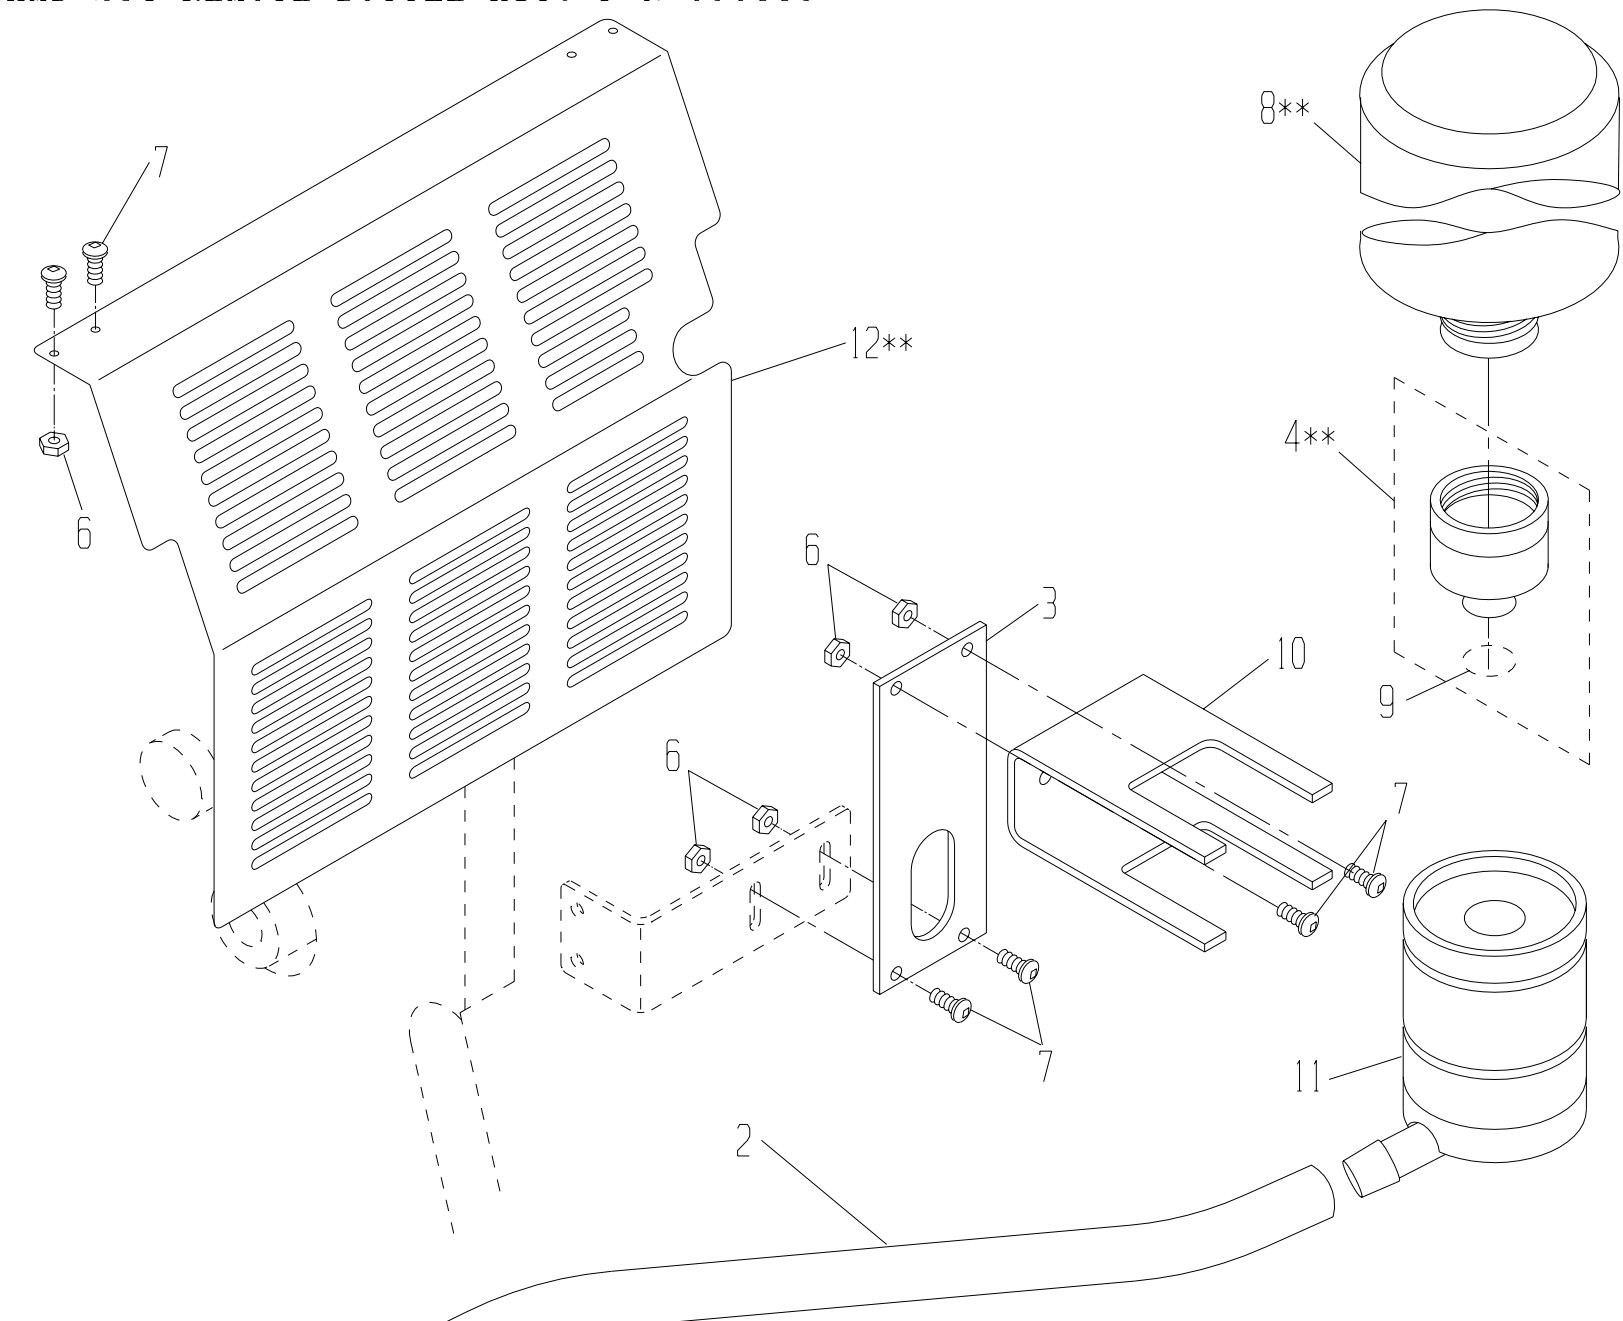

# HOSE KIT R.R.M.: P/N 095924

\*\* ITEMS INDICATED ARE NOT PART OF HOSE KIT

10	091807	SCREW, #6-32 x 1/4 LG. SOC HD. CAP	**
9	094736	BRACKET, NOZZLE	**
8	091043	CLAMP, HOSE, NYLON 5/8"	4
7	091063	CLAMP, HOSE, NYLON 3/4"	4
6	091077	BARB TEE 1/2 X 3/8 X 3/8	1
5	091081	PVC FLEX. TUBING 3/8 I.D. X 5/8 O.D.	1
4			
3	091079	TUBING 1/4 O.D. X .170 I.D.(POLYETH)	1
2	091078	1/4 O.D. TUBING, 2" LG	1
1	094916	ELBOW	2
ITEM	PART NO.	DESCRIPTION	QTY.

CUT TUBING ITEM #2 TO LENGTH AT INSTALLATION.

NOTE: USE THREAD SEALANT FELPRO #51370 OR EQUIVALENT ON ALL PIPE THREADED CONNECTIONS

17	091956	WASHER, FLAT	6
16	094618	PANEL NUT	1
15	095955	CONNECTOR 1/8 NPT x 1/4 HOSE.	2
14	094612	PLATE, MOUNTING	1
13	091907	SCREW #6-32 PAN HD. SELF-TAP	2
12	091824	SCREW #6-32 TRUSS HD.	1
11	091062	FITTING, 1/8 NPT x 3/8 BARB	1
10	095939	TIP, VACUUM	1
09	095938	BODY, VACUUM	1
08	095948	NIPPLE, CLOSE, 1/8 NPT	1
07	095949	BALL VALVE	1
06	094616	COUPLING, 1/8 NPT	1
05	094613	TEE, STREET, 1/8 NPT	1
04	094615	NIPPLE, LONG, 1/8 NPT	1
03	094614	ELBOW, STREET, 1/8 NPT	2
02	094617	NEEDLE VALVE	1
01	094611	ENCLOSURE	1
ITEM	PART NO.	DESCRIPTION	QTY.