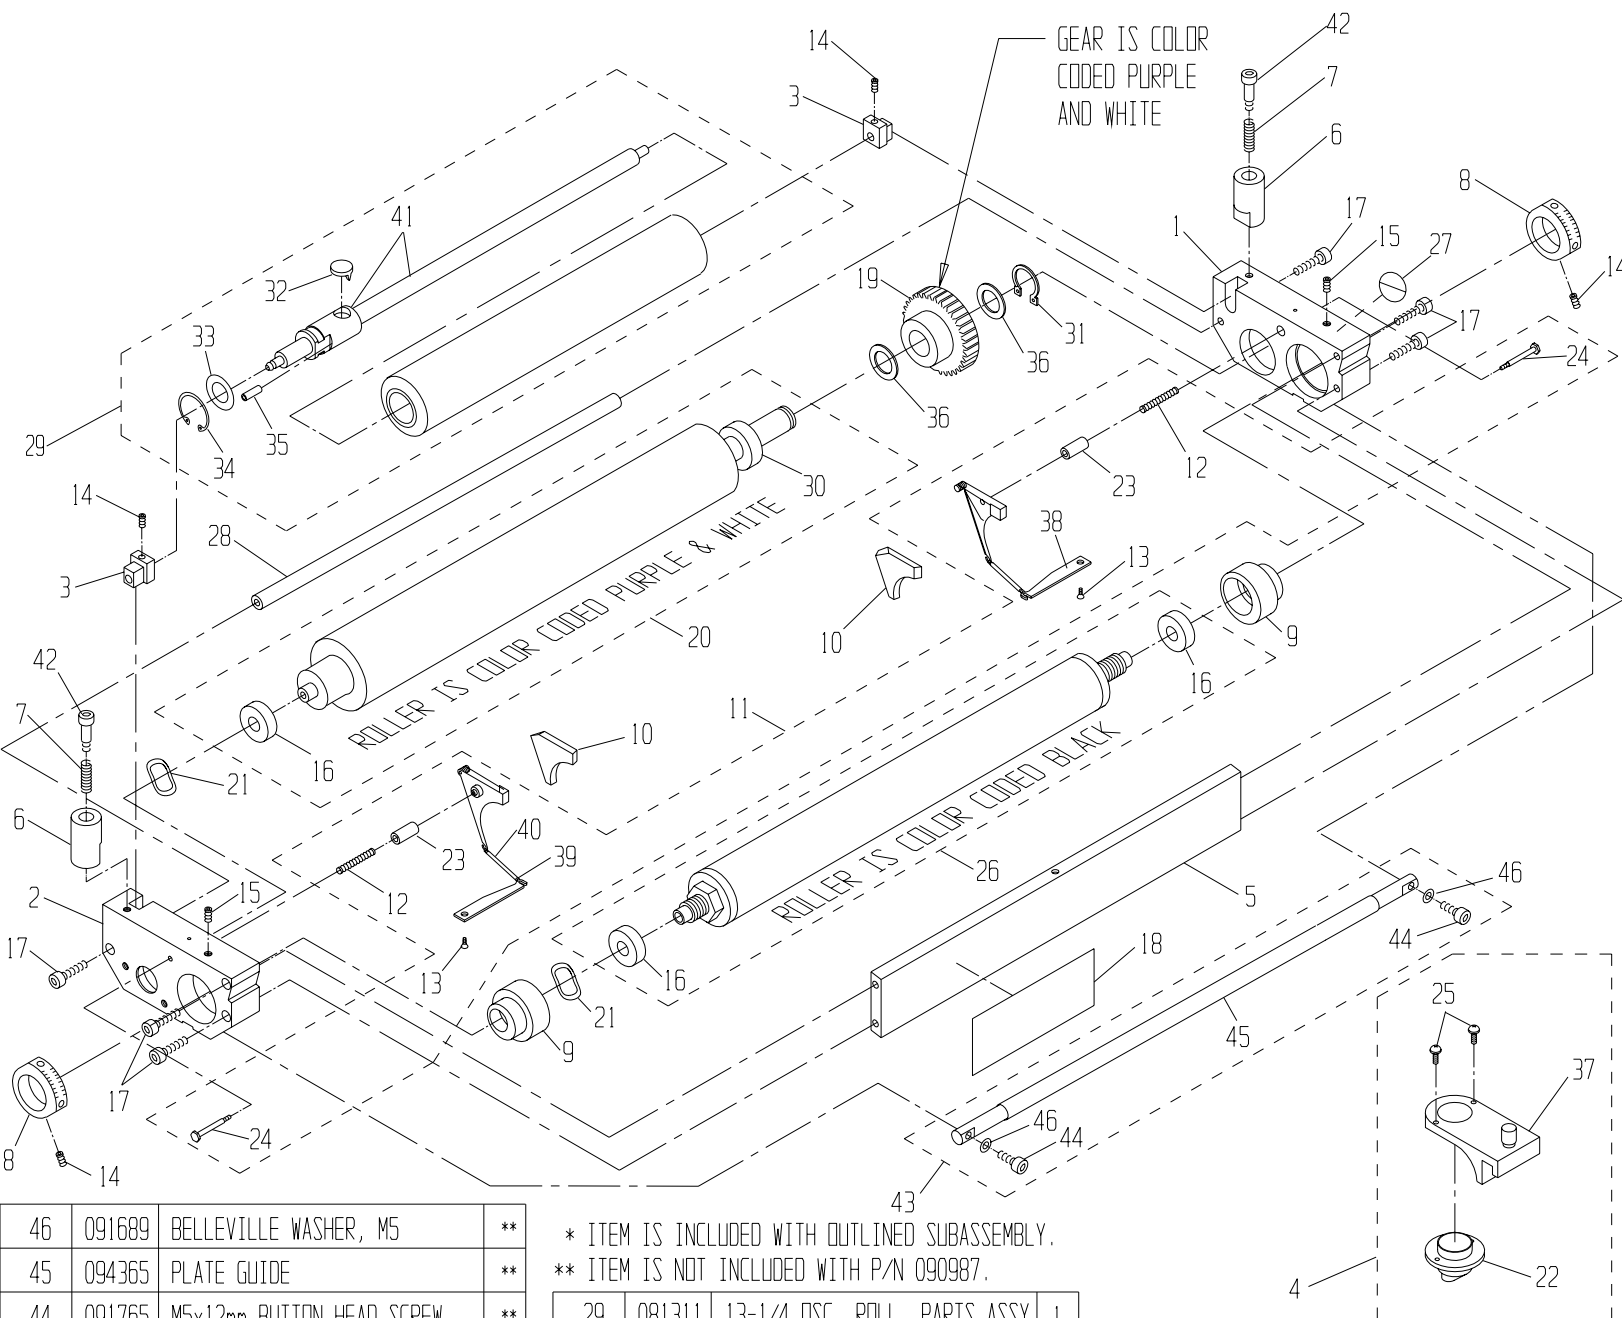

## HMD 234

Parts Catalog # 090892

46	091689	BELLEVILLE WASHER, M5	**
45	094365	PLATE GUIDE	**
44	091765	M5x12mm BUTTON HEAD SCREW	**
43	090879	PLATE GUIDE ASSY	**
42	091708	SHOULDER SCREW, 6mm	2
41	091262	SHAFT ASSY, S.S.	*
40	092259	SPRING COVER	*
39	092236	TAB SPRING	*
38	090971	TAB, SHORT	*
37	094997	BRACKET, NOZZLE	*
36	091966	WASHER, FLAT	2
35	091949	SPRING PIN	*
34	091997	OSC. RETAINING CLIP	*
33	091965	OSC. RETAINING WASHER	*
32	091111	OSC. DRIVE SHAFT FOLLOWER	*
31	091662	RETAINING RING	1
30	092586	BEARING	*
ITEM#	PART #	DESCRIPTION	QTY

\* ITEM IS INCLUDED WITH OUTLINED SUBASSEMBLY.  
 \*\* ITEM IS NOT INCLUDED WITH P/N 090987.

29	081311	13-1/4 OSC. ROLL. PARTS ASSY	1
28	090989	TIE ROD	1
27	092601	SAFETY STICKER	1
26	094240	13-1/4" METERING ROLLER W/B	1
25	091907	#6-32 X 3/8 PHILLIPS HD SCW	*
24	092296	SHOULDER SCREW	*
23	092304	GUIDE PIN	*
22	092604	NOZZLE	*
21	092491	WAVE WASHER	2
20	090973	13-1/4" FORM ROLLER W/B	1
19	090959	GEAR CLUTCH ASSY, HMD-34	1
18	090984	I.D. STICKER (HAMADA)	1
17	091898	M5 x 35mm SOC. HD. SCREW	6
16	092401	BEARING	*
15	091904	M5 x 16mm SET SCREW	2
ITEM#	PART #	DESCRIPTION	QTY

HMD-234 BRACKET KIT: P/N 090894

\*\* ITEMS INDICATED ARE NOT PART OF BRACKET KIT

ITEM#	PART #	DESCRIPTION	QTY
18	092785	WASH-UP BOTTLE	**
17	094990	FELT CLEANING SEALS	**
16	092783	MEASURING CUP	**
15	091891	M5 x 16mm SCREW	6
14	091758	M8 x 20mm SCREW	4
13	091892	M8 x 35mm SCREW	1
12	092099	EXTENSION SPRING	2
ITEM#	PART #	DESCRIPTION	QTY