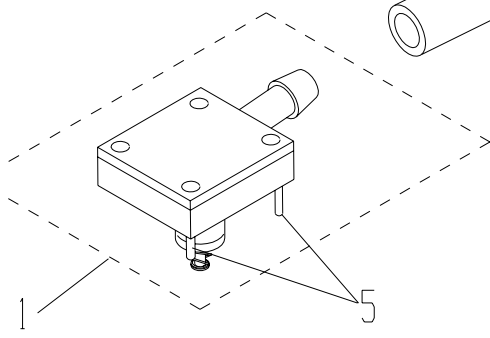

# HOSE KIT R.R.M.: P/N 095924

\*\* ITEMS INDICATED ARE NOT PART OF HOSE KIT

10	091807	SCREW, #6-32 x 1/4 LG. SOC HD. CAP	**
9	094736	BRACKET, NOZZLE	**
8	091043	CLAMP, HOSE, NYLON 5/8"	4
7	091063	CLAMP, HOSE, NYLON 3/4"	4
6	091077	BARB TEE 1/2 X 3/8 X 3/8	1
5	091081	PVC FLEX. TUBING 3/8 I.D. X 5/8 O.D.	1
4			
3	091079	TUBING 1/4 O.D. X .170 I.D.(POLYETH)	1
2	091078	1/4 O.D. TUBING, 2" LG	1
1	094916	ELBOW	2
ITEM	PART NO.	DESCRIPTION	QTY.

CUT TUBING ITEM #2 TO LENGTH AT INSTALLATION.

NOTE: USE THREAD SEALANT FELPRO #51370 OR EQUIVALENT ON ALL PIPE THREADED CONNECTIONS

17	091956	WASHER, FLAT	6
16	094618	PANEL NUT	1
15	095955	CONNECTOR 1/8 NPT x 1/4 HOSE.	2
14	094612	PLATE, MOUNTING	1
13	091907	SCREW #6-32 PAN HD. SELF-TAP	2
12	091824	SCREW #6-32 TRUSS HD.	1
11	091062	FITTING, 1/8 NPT x 3/8 BARB	1
10	095939	TIP, VACUUM	1
09	095938	BODY, VACUUM	1
08	095948	NIPPLE, CLOSE, 1/8 NPT	1
07	095949	BALL VALVE	1
06	094616	COUPLING, 1/8 NPT	1
05	094613	TEE, STREET, 1/8 NPT	1
04	094615	NIPPLE, LONG, 1/8 NPT	1
03	094614	ELBOW, STREET, 1/8 NPT	2
02	094617	NEEDLE VALVE	1
01	094611	ENCLOSURE	1
ITEM	PART NO.	DESCRIPTION	QTY.