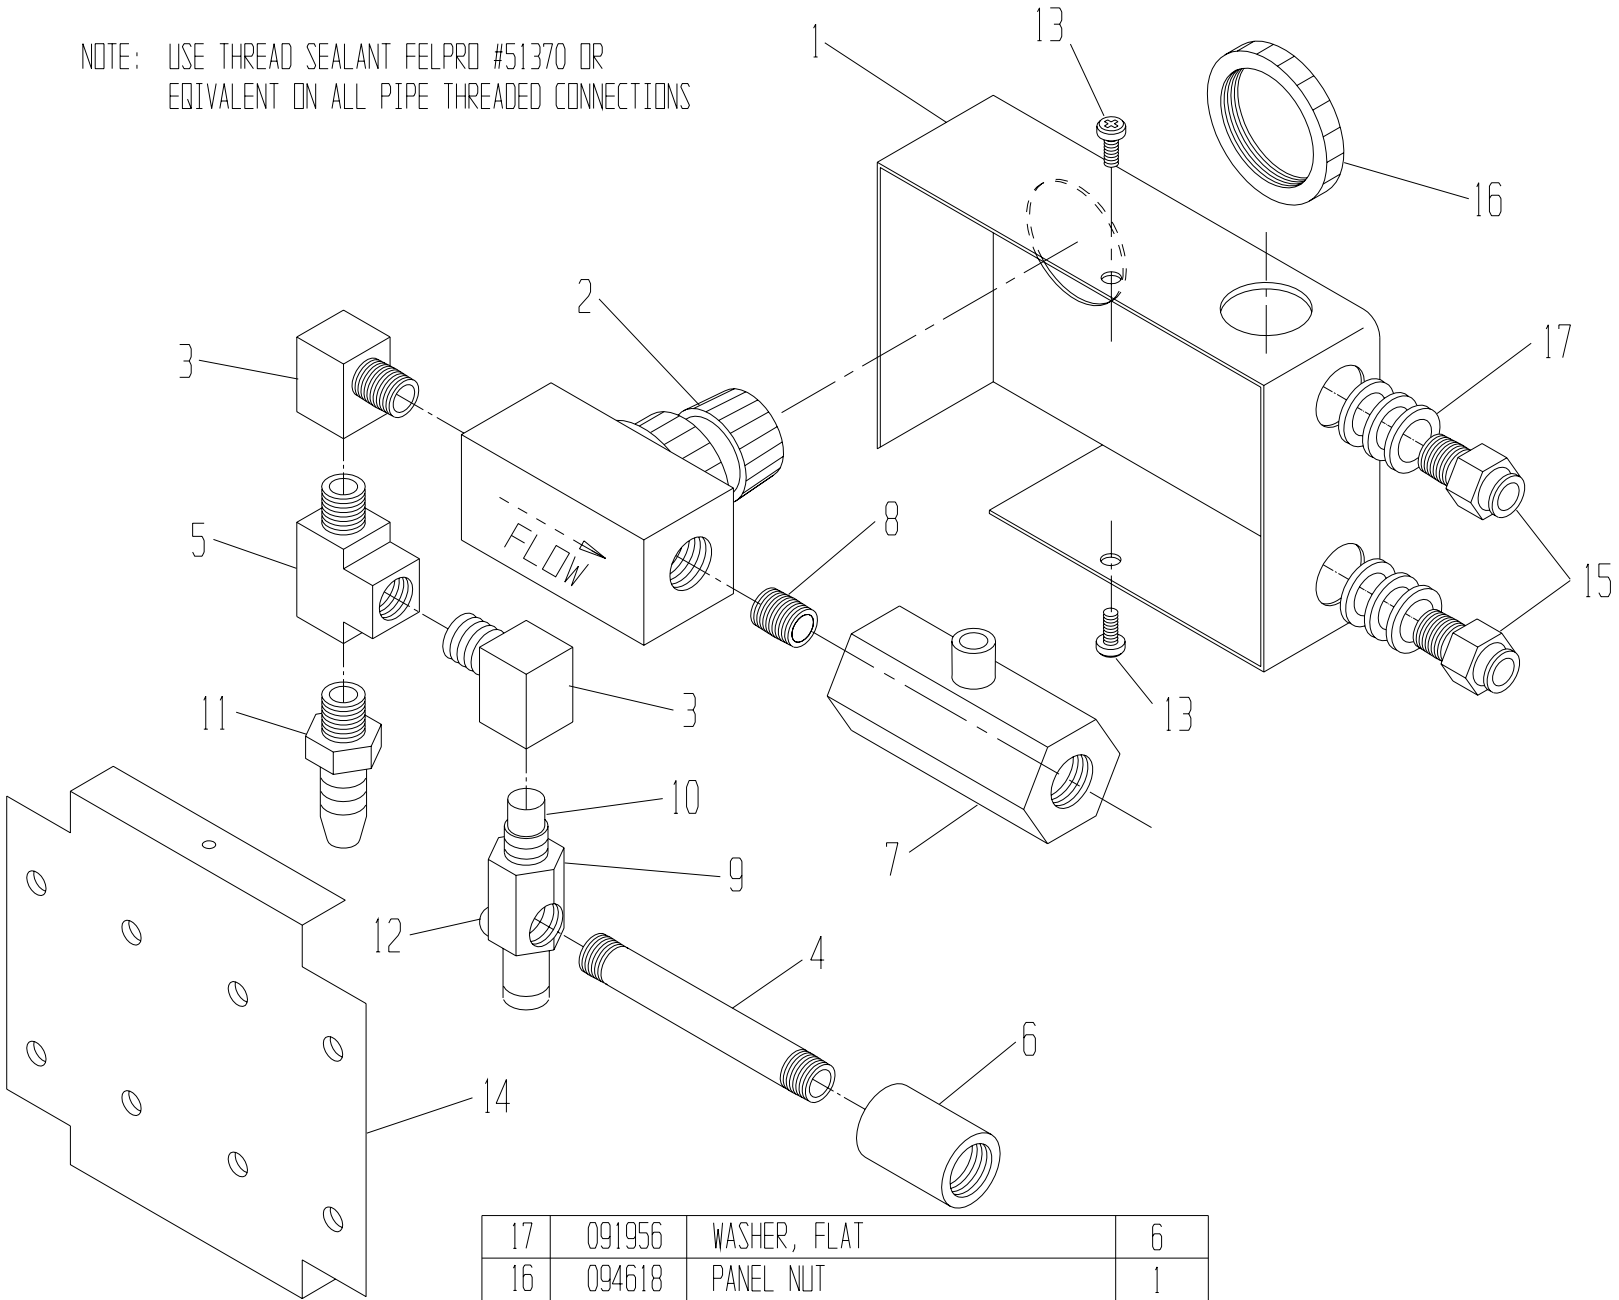

HMD-234 BRACKET KIT: P/N 090894

\*\* ITEMS INDICATED ARE NOT PART OF BRACKET KIT

ITEM#	PART #	DESCRIPTION	QTY
18	092785	WASH-UP BOTTLE	**
17	094990	FELT CLEANING SEALS	**
16	092783	MEASURING CUP	**
15	091891	M5 x 16mm SCREW	6
14	091758	M8 x 20mm SCREW	4
13	091892	M8 x 35mm SCREW	1
12	092099	EXTENSION SPRING	2
ITEM#	PART #	DESCRIPTION	QTY

11	092370	SEAL SET	1
10	092779	SYRINGE, LONG NECK	1
9	090945	STAND OFF	1
8	090897	BRACKET, BOTTLE, HMD-234	1
7	090756	T-WRENCH, 2.5mm	1
6	091950	WASHER, FLAT	4
5	090996	UNIT SUPPORT R.H.	1
4	090995	UNIT SUPPORT, L.H.	1
3	091888	M5 x 5mm SET SCREW	1
2	090895	MOUNTING BRKT, L.H.	1
1	090896	MOUNTING BRKT, R.H.	1
ITEM#	PART #	DESCRIPTION	QTY

# HOSE KIT R.R.M.: P/N 095924

\*\* ITEMS INDICATED ARE NOT PART OF HOSE KIT

10	091807	SCREW, #6-32 x 1/4 LG. SOC HD. CAP	**
9	094736	BRACKET, NOZZLE	**
8	091043	CLAMP, HOSE, NYLON 5/8"	4
7	091063	CLAMP, HOSE, NYLON 3/4"	4
6	091077	BARB TEE 1/2 X 3/8 X 3/8	1
5	091081	PVC FLEX. TUBING 3/8 I.D. X 5/8 O.D.	1
4			
3	091079	TUBING 1/4 O.D. X .170 I.D.(POLYETH)	1
2	091078	1/4 O.D. TUBING, 2" LG	1
1	094916	ELBOW	2
ITEM	PART NO.	DESCRIPTION	QTY.

CUT TUBING ITEM #2 TO LENGTH AT INSTALLATION.

NOTE: USE THREAD SEALANT FELPRO #51370 OR EQUIVALENT ON ALL PIPE THREADED CONNECTIONS

17	091956	WASHER, FLAT	6
16	094618	PANEL NUT	1
15	095955	CONNECTOR 1/8 NPT x 1/4 HOSE.	2
14	094612	PLATE, MOUNTING	1
13	091907	SCREW #6-32 PAN HD. SELF-TAP	2
12	091824	SCREW #6-32 TRUSS HD.	1
11	091062	FITTING, 1/8 NPT x 3/8 BARB	1
10	095939	TIP, VACUUM	1
09	095938	BODY, VACUUM	1
08	095948	NIPPLE, CLOSE, 1/8 NPT	1
07	095949	BALL VALVE	1
06	094616	COUPLING, 1/8 NPT	1
05	094613	TEE, STREET, 1/8 NPT	1
04	094615	NIPPLE, LONG, 1/8 NPT	1
03	094614	ELBOW, STREET, 1/8 NPT	2
02	094617	NEEDLE VALVE	1
01	094611	ENCLOSURE	1
ITEM	PART NO.	DESCRIPTION	QTY.