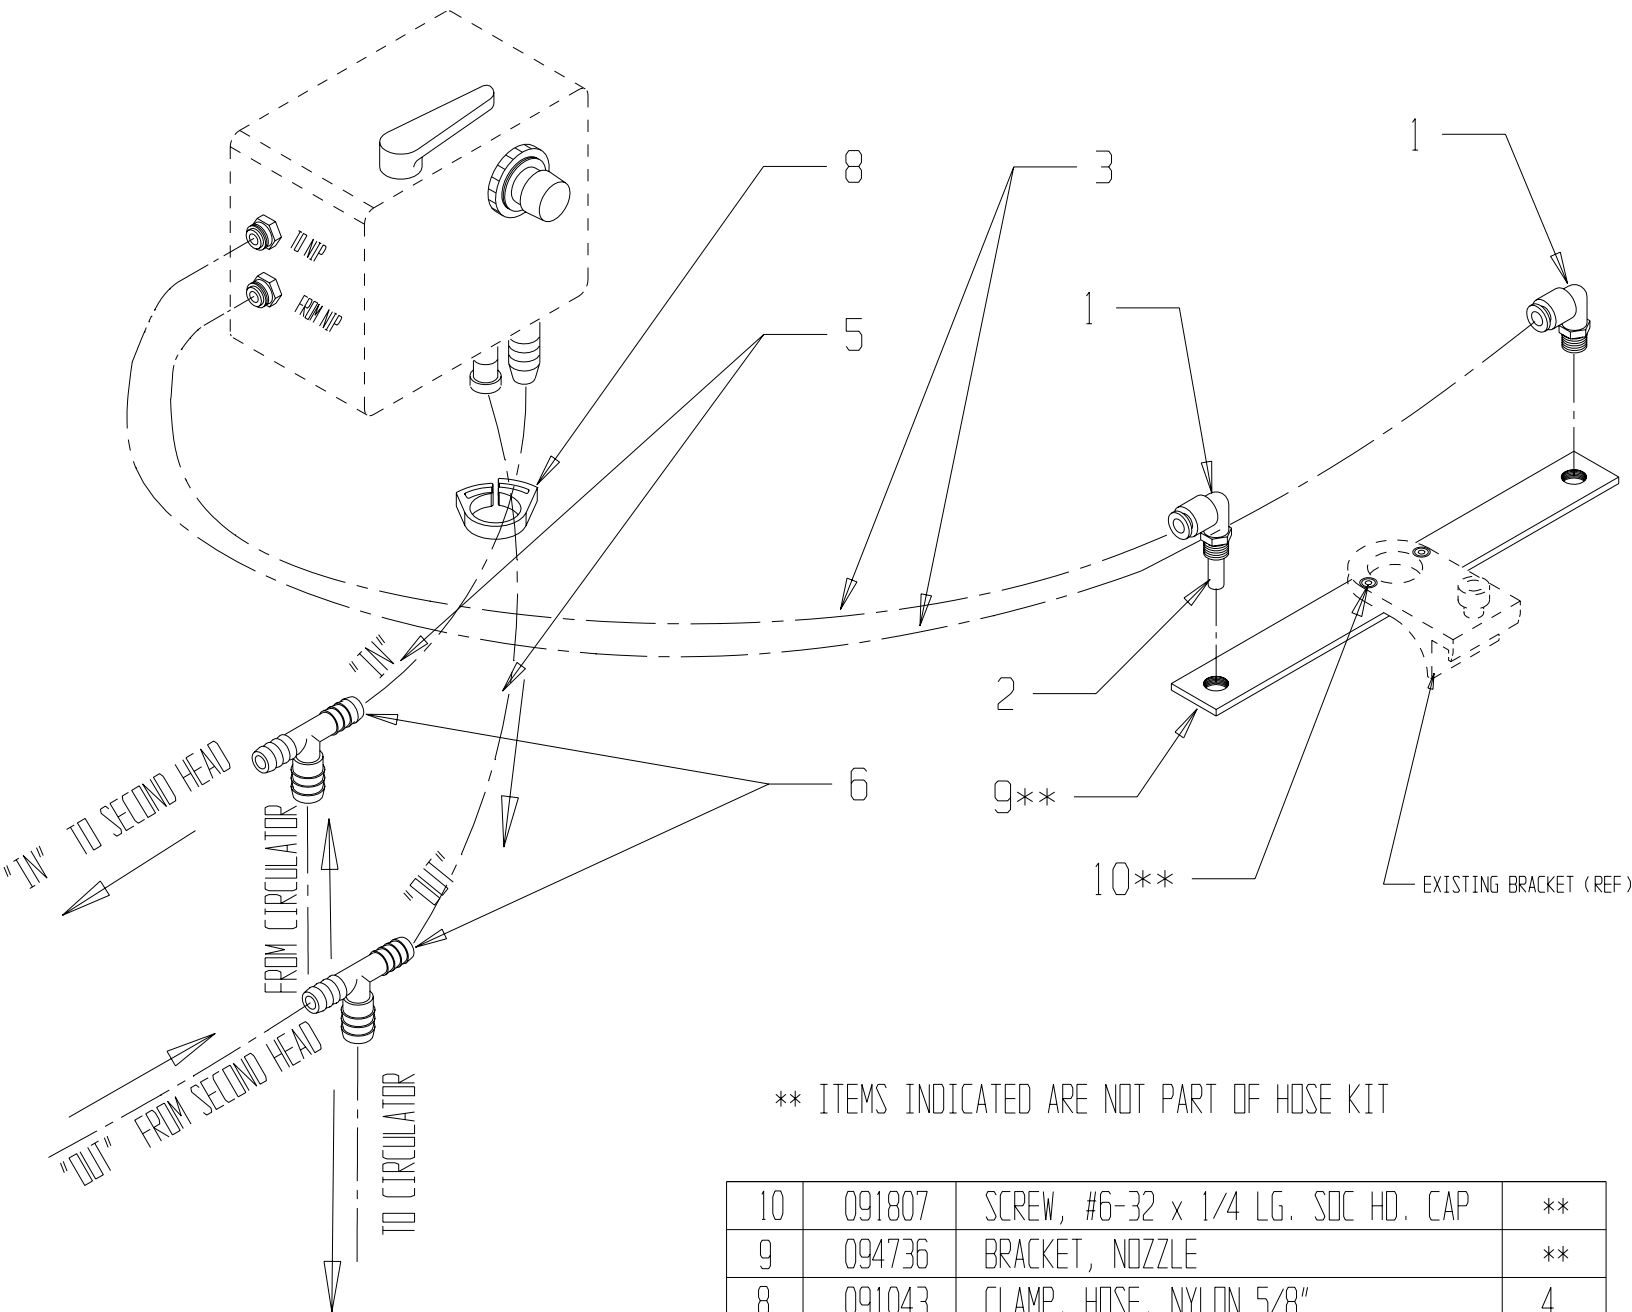

HOSE KIT R.R.M.: P/N 095924

** ITEMS INDICATED ARE NOT PART OF HOSE KIT

10	091807	SCREW, #6-32 x 1/4 LG. SOC HD. CAP	**
9	094736	BRACKET, NOZZLE	**
8	091043	CLAMP, HOSE, NYLON 5/8"	4
7	091063	CLAMP, HOSE, NYLON 3/4"	4
6	091077	BARB TEE 1/2 X 3/8 X 3/8	1
5	091081	PVC FLEX. TUBING 3/8 I.D. X 5/8 O.D.	1
4			
3	091079	TUBING 1/4 O.D. X .170 I.D.(POLYETH)	1
2	091078	1/4 O.D. TUBING, 2" LG	1
1	094916	ELBOW	2
ITEM	PART NO.	DESCRIPTION	QTY.