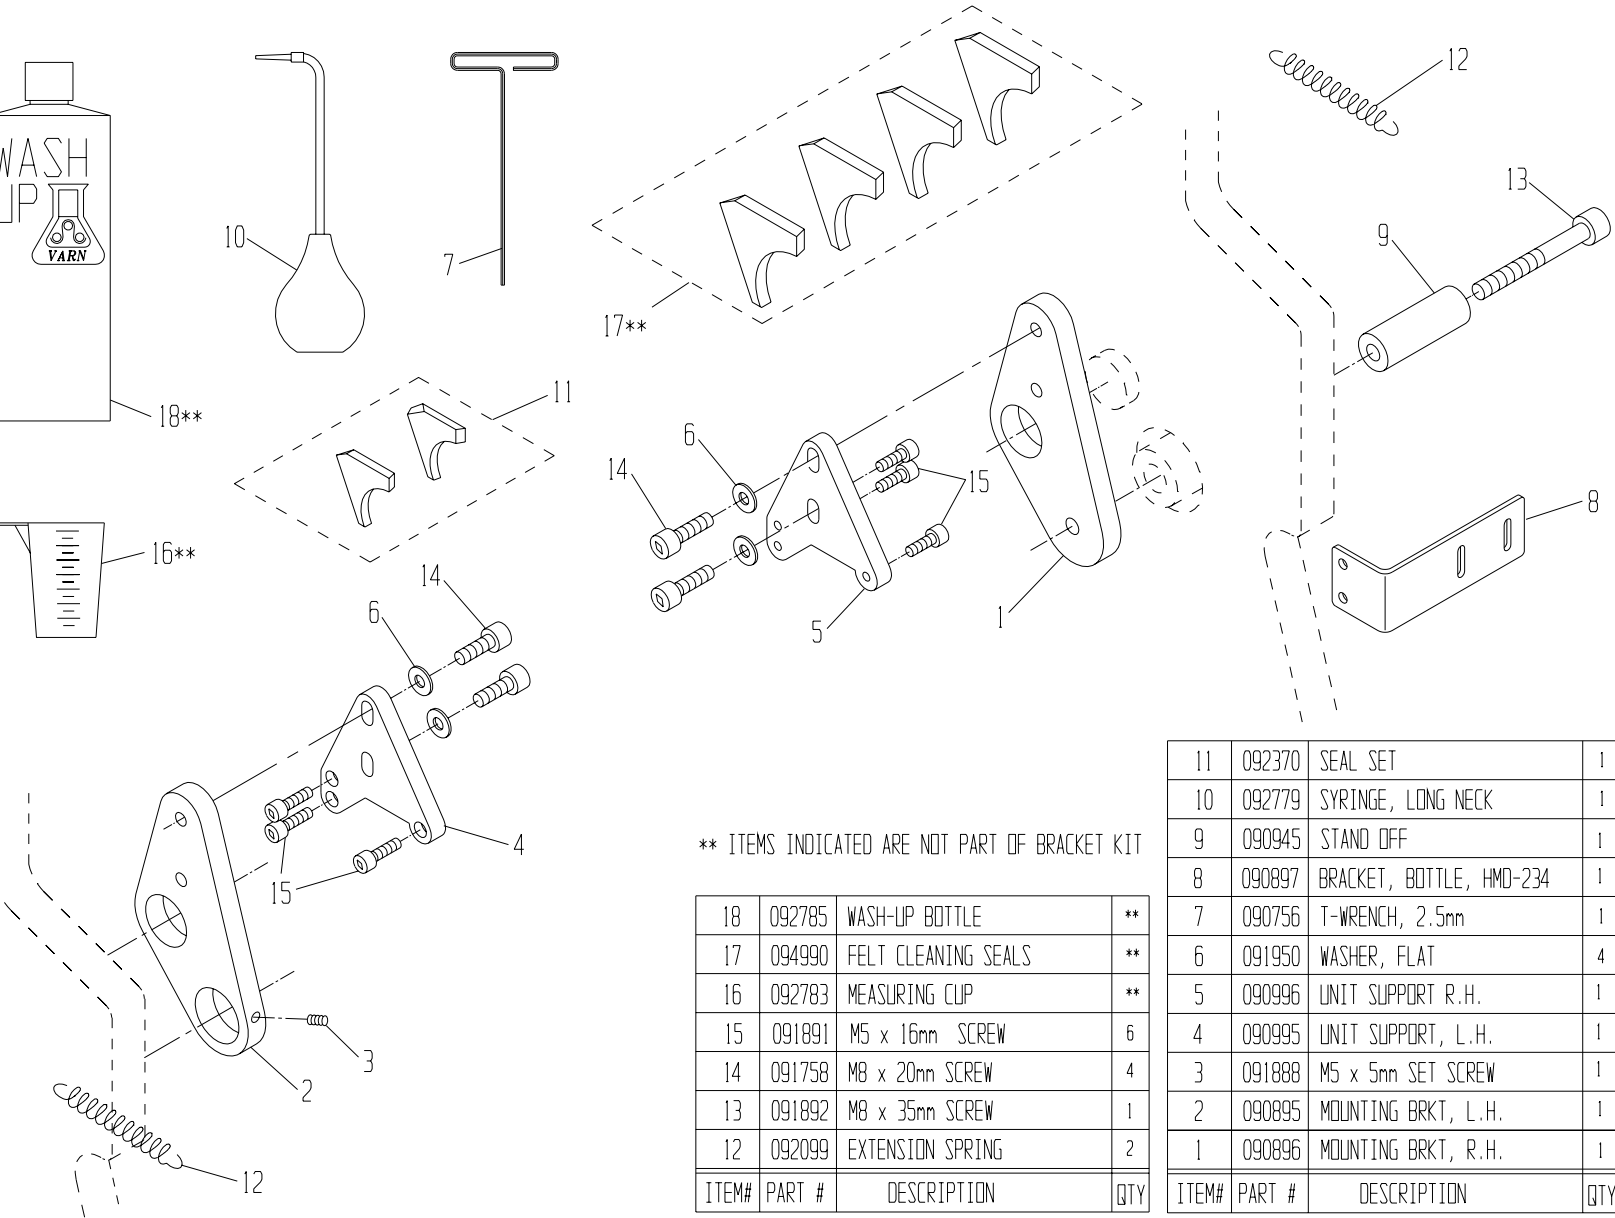

## HMD 234

Parts Catalog # 090892

46	091689	BELLEVILLE WASHER, M5	**
45	094365	PLATE GUIDE	**
44	091765	M5x12mm BUTTON HEAD SCREW	**
43	090879	PLATE GUIDE ASSY	**
42	091708	SHOULDER SCREW, 6mm	2
41	091262	SHAFT ASSY, S.S.	*
40	092259	SPRING COVER	*
39	092236	TAB SPRING	*
38	090971	TAB, SHORT	*
37	094997	BRACKET, NOZZLE	*
36	091966	WASHER, FLAT	2
35	091949	SPRING PIN	*
34	091997	OSC. RETAINING CLIP	*
33	091965	OSC. RETAINING WASHER	*
32	091111	OSC. DRIVE SHAFT FOLLOWER	*
31	091662	RETAINING RING	1
30	092586	BEARING	*
ITEM#	PART #	DESCRIPTION	QTY

\* ITEM IS INCLUDED WITH OUTLINED SUBASSEMBLY.  
 \*\* ITEM IS NOT INCLUDED WITH P/N 090987.

29	081311	13-1/4 OSC. ROLL. PARTS ASSY	1
28	090989	TIE ROD	1
27	092601	SAFETY STICKER	1
26	094240	13-1/4" METERING ROLLER W/B	1
25	091907	#6-32 X 3/8 PHILLIPS HD SCW	*
24	092296	SHOULDER SCREW	*
23	092304	GUIDE PIN	*
22	092604	NOZZLE	*
21	092491	WAVE WASHER	2
20	090973	13-1/4" FORM ROLLER W/B	1
19	090959	GEAR CLUTCH ASSY, HMD-34	1
18	090984	I.D. STICKER (HAMADA)	1
17	091898	M5 x 35mm SOC. HD. SCREW	6
16	092401	BEARING	*
15	091904	M5 x 16mm SET SCREW	2
ITEM#	PART #	DESCRIPTION	QTY

14	091888	M5 x 5mm SET SCREW	4
13	091901	M3 x 6mm SOC HD SCREW	*
12	092238	COMPRESSION SPRING	*
11	090970	BACKING PLATE KIT (HAMADA)	1
10	092370	SEAL SET (L & R)	1
9	092291	ECCENTRIC	2
8	092612	METERING GAUGE	2
7	092007	SPRING, COMPRESSION	2
6	094991	OSCILLATOR POST	2
5	090979	TIE BAR	1
4	098750	BRACKET NOZZLE ASSEMBLY	1
3	090985	ALIGNMENT BLOCK	2
2	090993	L.H. END FRAME	1
1	090994	R.H. END FRAME	1
ITEM#	PART #	DESCRIPTION	QTY

HMD-234 BRACKET KIT: P/N 090894

\*\* ITEMS INDICATED ARE NOT PART OF BRACKET KIT

ITEM#	PART #	DESCRIPTION	QTY
18	092785	WASH-UP BOTTLE	**
17	094990	FELT CLEANING SEALS	**
16	092783	MEASURING CUP	**
15	091891	M5 x 16mm SCREW	6
14	091758	M8 x 20mm SCREW	4
13	091892	M8 x 35mm SCREW	1
12	092099	EXTENSION SPRING	2
ITEM#	PART #	DESCRIPTION	QTY