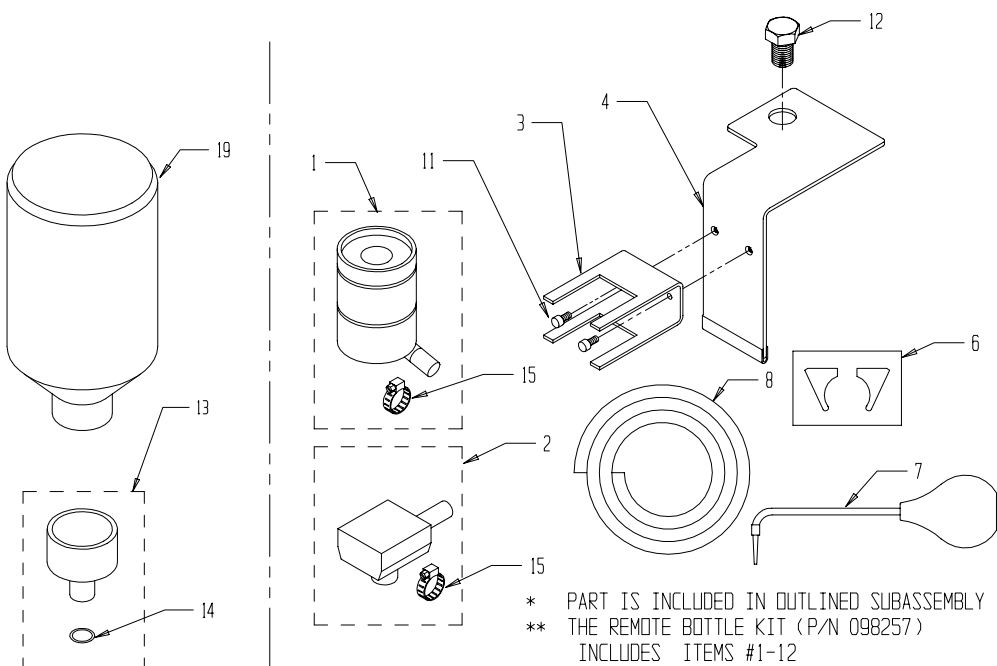

22	091528	Plastic Hose, Ø1/2"	01
21	091521	Auto Latch Pin	01
20	092056	Clutch Bearing	02
19	-	-	-
18	091522	Bearing Ø20 x Ø37 x 9	02
17	093468	Blanking Plug, 2"	01
16	091516	Spacer, Pivot Block	02
15	091515	Spacer, Link	02
14	091514	ON/OFF Spring	02
13	091619	Bearing Housing, GT 46/52	01
12	091512	Fixing Block	02
11	091511	Adjust Eccentric	02
10	092586	Bearing Ø12 x Ø32 x 10	02
09	091618	Drive Gear, GT 46/52	01
08	091508	Stripe Limit Boss	02
07	091507	ON/OFF Link	02
06	091506	Pivot Block, Op Side	01
05	091505	Pivot Block Non-Op Side	01
04	091504	Non-Op Side Spindle	01
03	091622	Drive Spindle	01
02	091502	Bracket Non-Op Side	01
01	091501	Bracket Op-Side	01
ITEM#	PART #	DESCRIPTION	QTY

* PART IS INCLUDED IN OUTLINED SUBASSEMBLY
 ** THE REMOTE BOTTLE KIT (P/N 098257)
 INCLUDES ITEMS #1-12
 *** ITEMS #20-38 ARE INCLUDED WITH
 DDS KIT, P/N 098231, 098232.

35	099836	Stud, Guard Support	02
34	098242	Nop Side Stripe brkt ass'y	01
33	098241	Op Side Stripe brkt ass'y	02
32	091612	Assy, Spring Rod, 1st hd.	01
31	098247	Assy, Spring Rod, 2nd hd.	02
30	099835	Nut, Adjusting,	1
29	091754	M8x1.25 Lock Nut	02
28	091950	M8 Washer	04
27	095702	Threaded Rod, M8, GT-52	02
26	095703	Adjusting Nut, M8, GT-52	02
25	098248	M8x1.25 Nut	04
24	091973	M6x1 Lock Nut	02
23	091546	M4 x 6mm Set Screw, Nylon	02
22	091613	Nut, Adjusting, GT-46/52	03
21	099834	Assy, Spring Rod, 1st hd.	01
20	091743	Washer, M6, Narrow	04
19	092772	Fountain Bottle, Large	01
18	-	-	-
17	-	-	-
16	-	-	-
15	091911	1/4-25/32 Adjustable Clamp	*
14	092765	O-Ring	*
13	092760	Dispensing Valve Assy	01
12	098256	M16 x 25lg Hex Hd Scr.	01
11	091765	M5x12mm Button Hd Screw	02
10	-	-	-
09	-	-	-
08	092756	1/2" ID Vinyl Tubing	12"
07	092779	Assy, Syringe, Lg. Neck	01
06	090850	Seal Set	01
05	-	-	-
04	098211	Remote Bottle Plate	01
03	092749	Universal Bottle Brckt	01
02	092750	Adapter Base Assy	01
01	092740	Bottle Valve Assy	01
ITEM#	PART #	DESCRIPTION	QTY