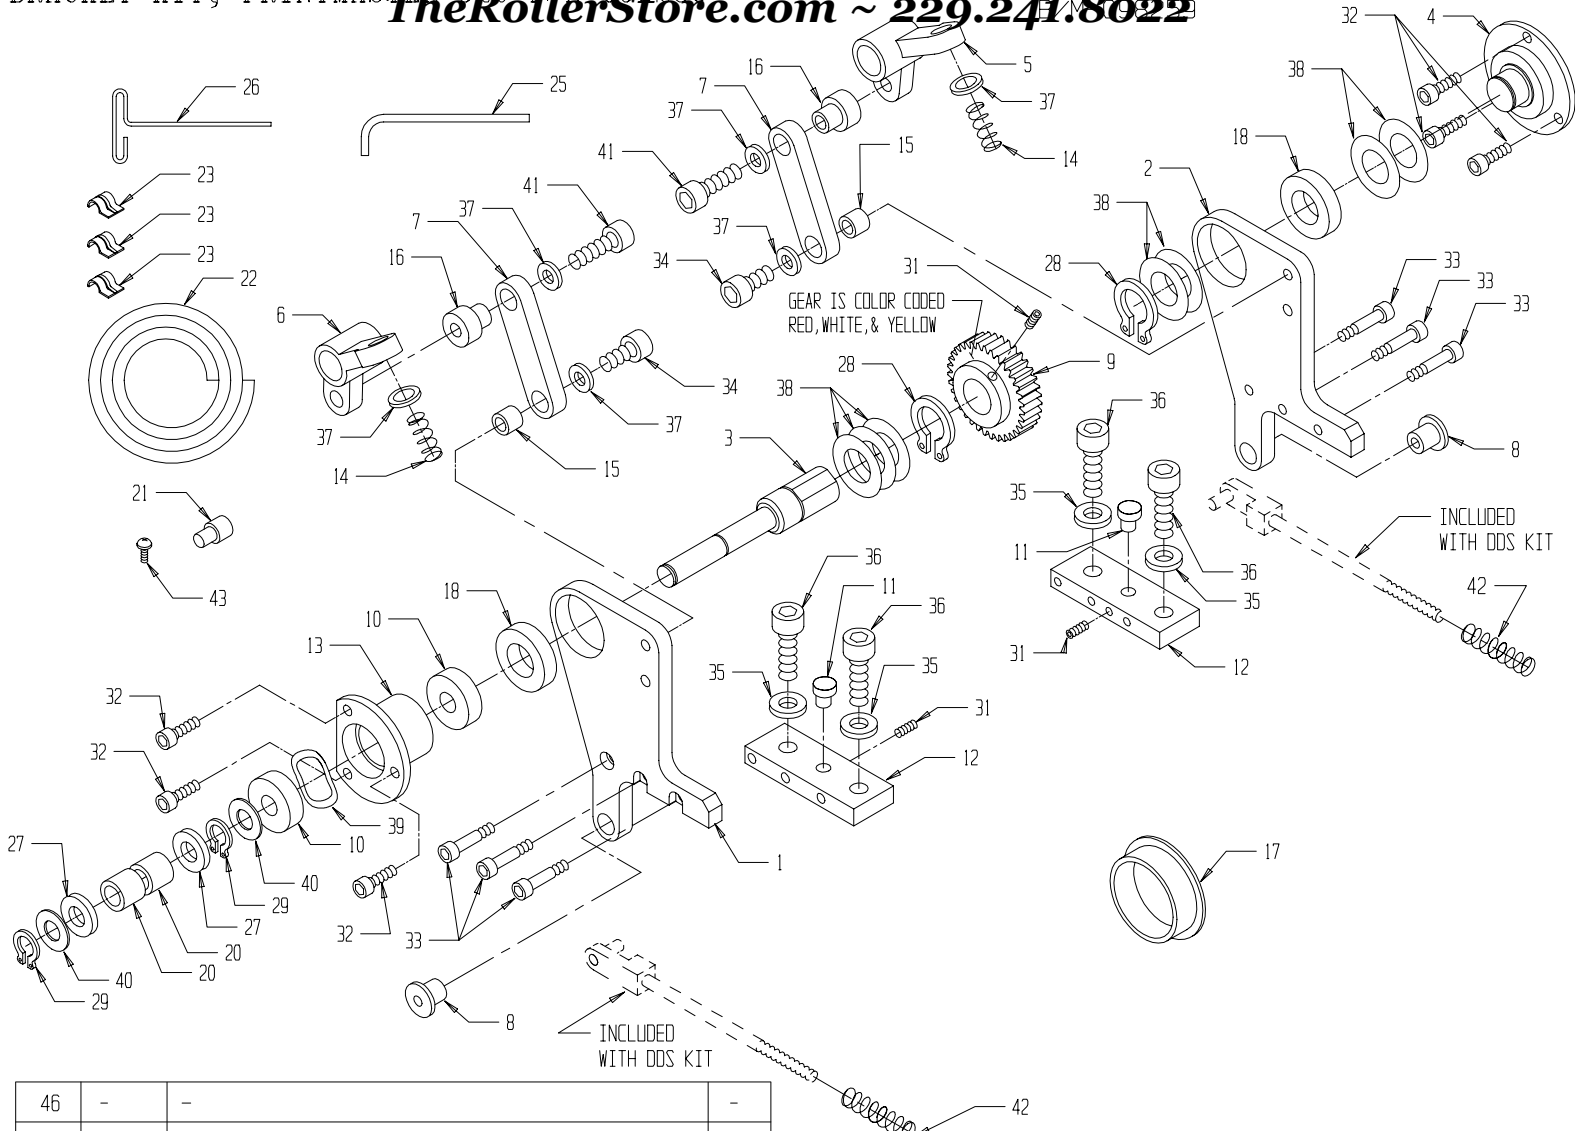

PM - 52

Parts Catalog # 098235

159 DWIGHT PLACE , FAIRFIELD , NEW JERSEY 07004

TEL: 973-227-8611 / 800-541-5702

FAX: 973-227-7532

* ITEMS MARKED ARE PART OF AN OUTLINED SUBASSEMBLY

43	091687	M5 X 8mm Set Screw	02
42	091406	Spring Plate, GT46/52	*
41	092242	Compression Spring	*
40	092304	Guide Pin	*
39	092586	Form/Metering Bearing	*
38	092174	Metric Alignment Block	2
37	091760	M4 x 10mm Cap Screw	*
36	092601	Safety Sticker	02
35	091909	M5 x 4mm Set Screw, Slotted	02
34	091405	Form Roller Gear, 38T	01
33	091761	M6 x 18mm Cap Screw	04
32	091773	M6 x 12mm Cap Screw	08
31	091711	Ø6mm x 16mm Sh'ldr Scr	02
30	091708	Ø6mm x 30mm Sh'ldr Scr	02
29	091703	M5 x 12mm Set Screw	02
28	091888	M5 x 5mm Set Screw	05
27	091722	M8 x 16mm SHOULDER SCREW	04
26	091752	M5 Nut	02
25	092303	Shoulder Screw	*
24	091907	6-32 x 3/8" Phil Sc., Blk	*
23	095698	Compression Spring	02
ITEM#	PART #	DESCRIPTION	QTY

22	092604	Nozzle	*
21	091413	Thrust Plate	02
20	095650	Nozzle Bracket Assembly	01
19	091417	Threaded Stud, short	04
18	092055	Ball Knob	04
17	091424	Oscillator Block RH	01
16	091423	Oscillator Block LH	01
15	091407	Backing Plate Standoff	02
14	095697	Clamp, Oscillator	02
13	092179	Form Rol. Bearing Clamp	02
12	091416	Metering Gauge	02
11	091419	Attachment Block	02
10	091418	Tie Rod	01
09	091415	Tie Plate	01
08	091412	Metering Rol. Eccentric	02
07	091411	Non-Op Side Frame	01
06	091409	Op Side Frame	01
05	090850	R.H. and L.H. Seal Set	01
04	091450	Seal Backing Plate Kit	01
03	094830	Oscillating Roller	01
02	098870	Metering Roller Assy, 52/C	01
01	094810	Form Roller Assy	01
ITEM#	PART #	DESCRIPTION	QTY