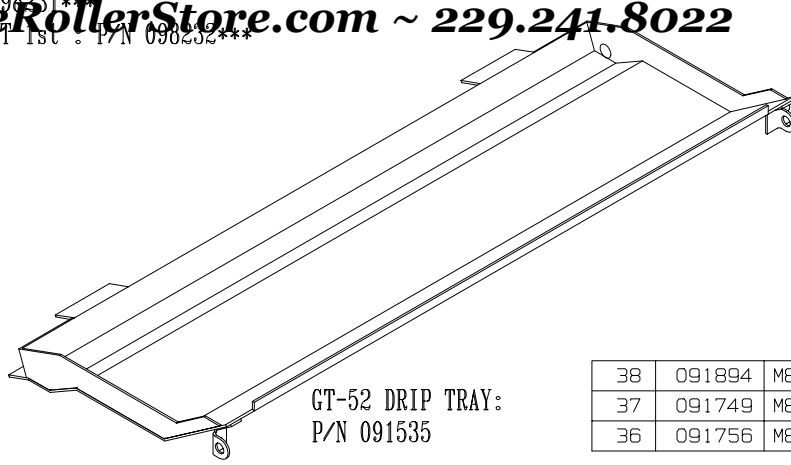

DDS KIT - ALL HEADS EXCEPT 1st : P/N 098232

GT-52 DRIP TRAY:
P/N 091535

38	091894	M8 X 16mm Cap Screw	*
37	091749	M8 x 40mm Cap Screw	*
36	091756	M8 x 25mm Cap Screw	*