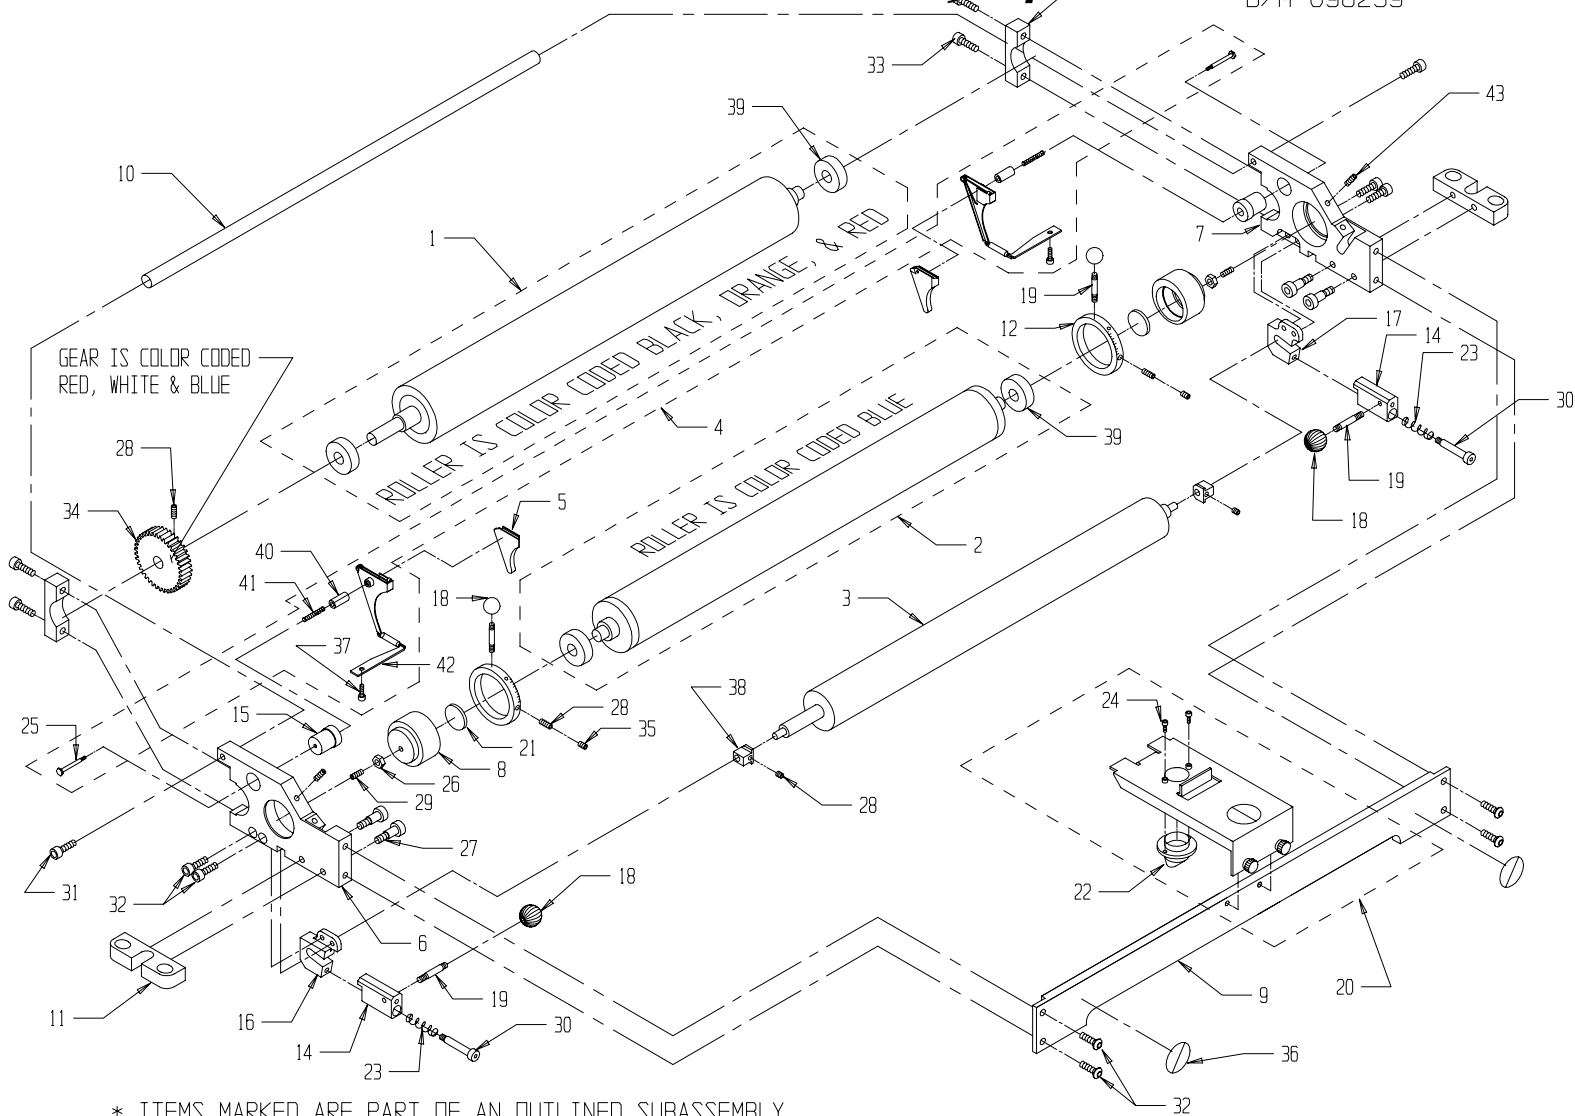

PM - 52

Parts Catalog # 098235

159 DWIGHT PLACE , FAIRFIELD , NEW JERSEY 07004

TEL: 973-227-8611 / 800-541-5702

FAX: 973-227-7532

* ITEMS MARKED ARE PART OF AN OUTLINED SUBASSEMBLY

43	091687	M5 X 8mm Set Screw	02
42	091406	Spring Plate, GT46/52	*
41	092242	Compression Spring	*
40	092304	Guide Pin	*
39	092586	Form/Metering Bearing	*
38	092174	Metric Alignment Block	2
37	091760	M4 x 10mm Cap Screw	*
36	092601	Safety Sticker	02
35	091909	M5 x 4mm Set Screw, Slotted	02
34	091405	Form Roller Gear, 38T	01
33	091761	M6 x 18mm Cap Screw	04
32	091773	M6 x 12mm Cap Screw	08
31	091711	Ø6mm x 16mm Sh'ldr Scr	02
30	091708	Ø6mm x 30mm Sh'ldr Scr	02
29	091703	M5 x 12mm Set Screw	02
28	091888	M5 x 5mm Set Screw	05
27	091722	M8 x 16mm SHOULDER SCREW	04
26	091752	M5 Nut	02
25	092303	Shoulder Screw	*
24	091907	6-32 x 3/8" Phil Sc., Blk	*
23	095698	Compression Spring	02
ITEM#	PART #	DESCRIPTION	QTY

22	092604	Nozzle	*
21	091413	Thrust Plate	02
20	095650	Nozzle Bracket Assembly	01
19	091417	Threaded Stud, short	04
18	092055	Ball Knob	04
17	091424	Oscillator Block RH	01
16	091423	Oscillator Block LH	01
15	091407	Backing Plate Standoff	02
14	095697	Clamp, Oscillator	02
13	092179	Form Rol. Bearing Clamp	02
12	091416	Metering Gauge	02
11	091419	Attachment Block	02
10	091418	Tie Rod	01
09	091415	Tie Plate	01
08	091412	Metering Rol. Eccentric	02
07	091411	Non-Op Side Frame	01
06	091409	Op Side Frame	01
05	090850	R.H. and L.H. Seal Set	01
04	091450	Seal Backing Plate Kit	01
03	094830	Oscillating Roller	01
02	098870	Metering Roller Assy, 52/C	01
01	094810	Form Roller Assy	01
ITEM#	PART #	DESCRIPTION	QTY