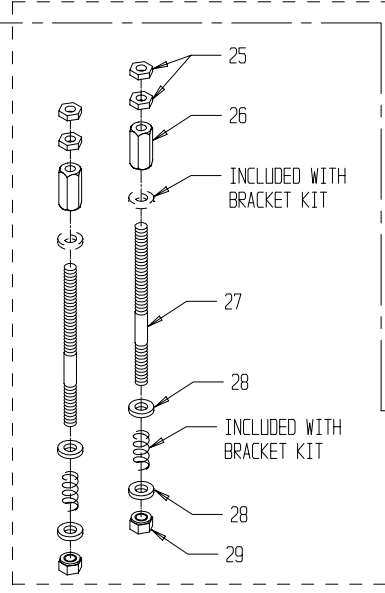

38	091894	M8 X 16mm Cap Screw	*
37	091749	M8 x 40mm Cap Screw	*
36	091756	M8 x 25mm Cap Screw	*

* PART IS INCLUDED IN OUTLINED SUBASSEMBLY
** THE REMOTE BOTTLE KIT (P/N 098257)
INCLUDES ITEMS #1-12
*** ITEMS #20-38 ARE INCLUDED WITH
DDS KIT, P/N 098231, 098232.

35	099836	Stud, Guard Support	02
34	098242	Nop Side Stripe brkt ass'y	01
33	098241	Op Side Stripe brkt ass'y	02
32	091612	Assy, Spring Rod, 1st hd.	01
31	098247	Assy, Spring Rod, 2nd hd.	02
30	099835	Nut, Adjusting,	1
29	091754	M8x1.25 Lock Nut	02
28	091950	M8 Washer	04
27	095702	Threaded Rod, M8, GT-52	02
26	095703	Adjusting Nut, M8, GT-52	02
25	098248	M8x1.25 Nut	04
24	091973	M6x1 Lock Nut	02
23	091546	M4 x 6mm Set Screw, Nylon	02
22	091613	Nut, Adjusting, GT-46/52	03
21	099834	Assy, Spring Rod, 1st hd.	01
20	091743	Washer, M6, Narrow	04
19	092772	Fountain Bottle, Large	01
18	-	-	-
17	-	-	-
16	-	-	-
15	091911	1/4-25/32 Adjustable Clamp	*
14	092765	O-Ring	*
13	092760	Dispensing Valve Assy	01
12	098256	M16 x 25lg Hex Hd Scr.	01
11	091765	M5x12mm Button Hd Screw	02
10	-	-	-
09	-	-	-
08	092756	1/2" ID Vinyl Tubing	12"
07	092779	Assy, Syringe, Lg. Neck	01
06	090850	Seal Set	01
05	-	-	-
04	098211	Remote Bottle Plate	01
03	092749	Universal Bottle Brckt	01
02	092750	Adapter Base Assy	01
01	092740	Bottle Valve Assy	01
ITEM#	PART #	DESCRIPTION	QTY