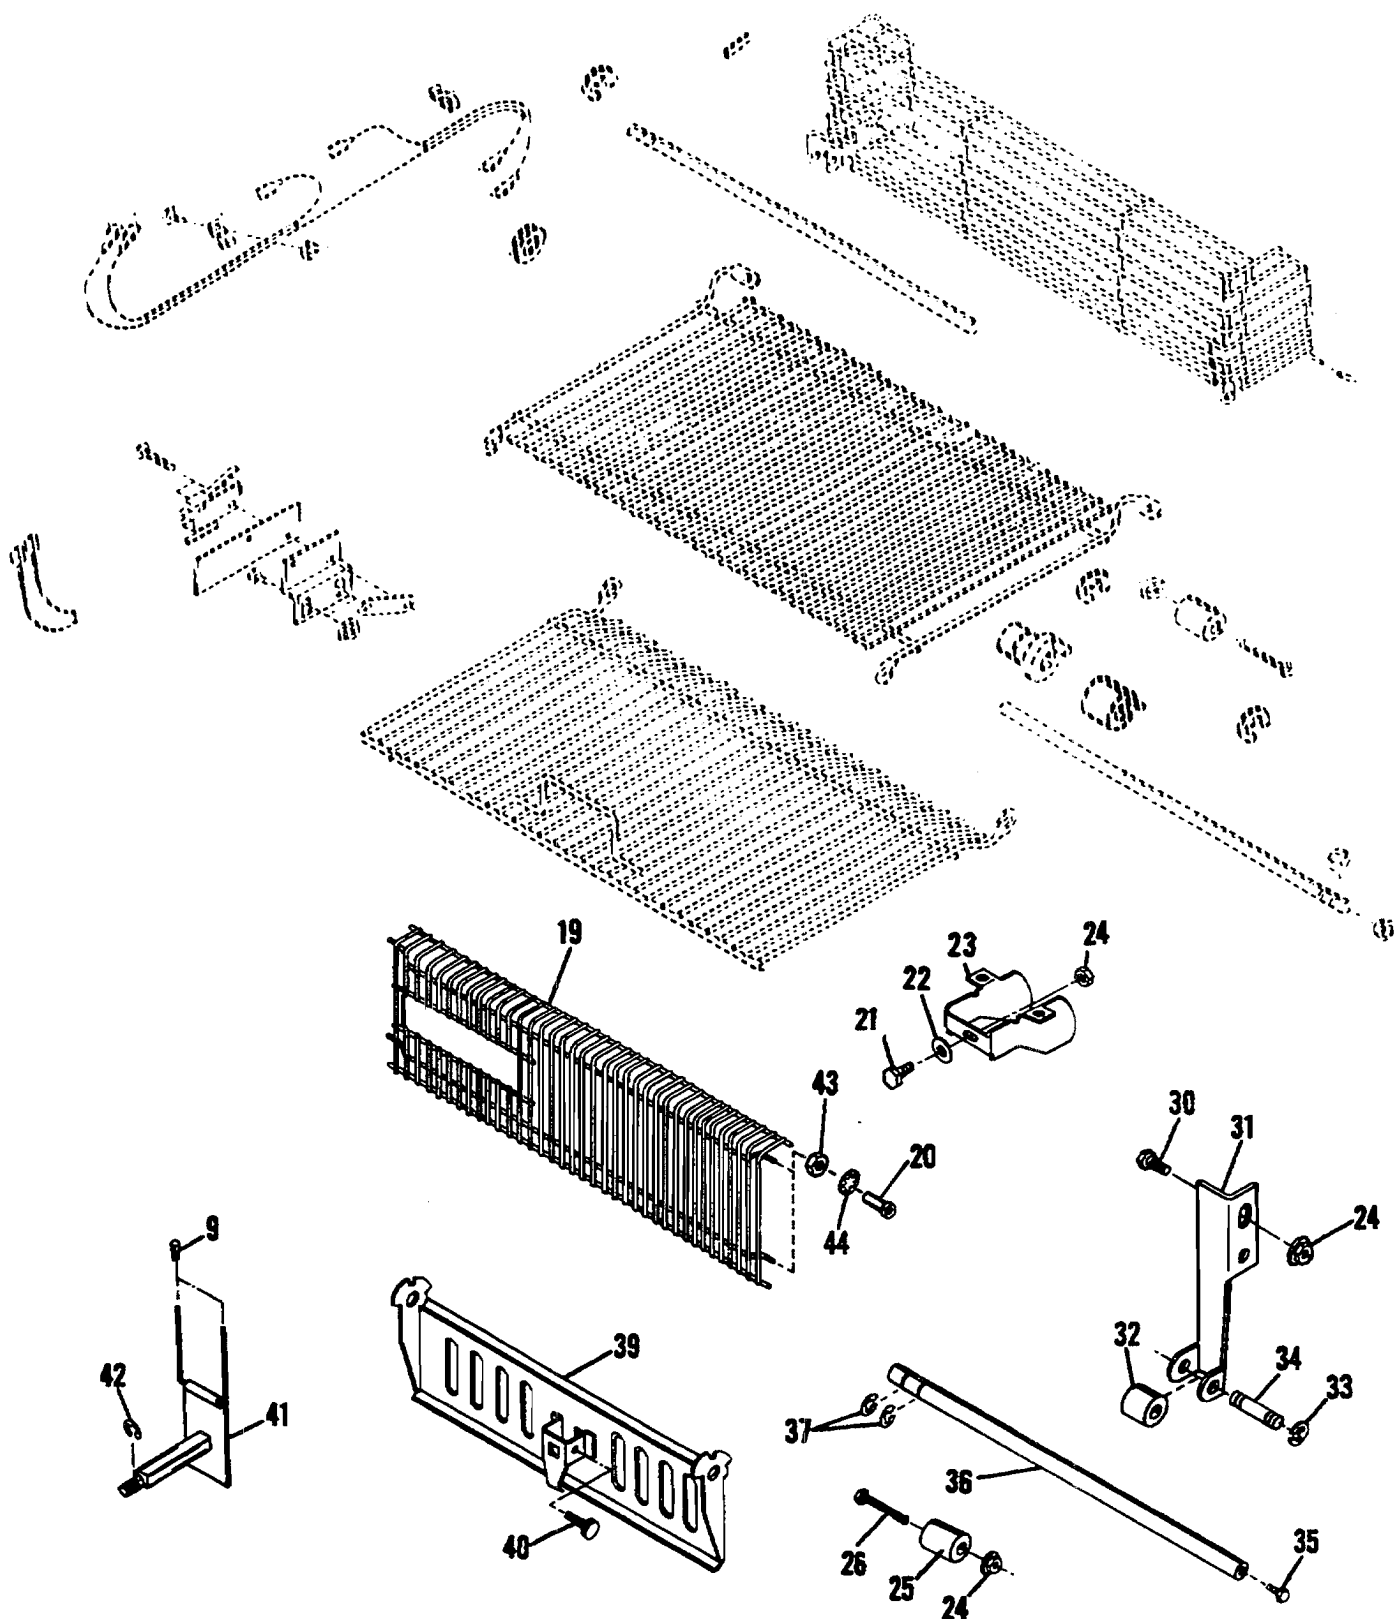

Parts Catalog

FIGURE 75B
MODEL 9820/9850 (1:1) Safety Screens and Back Stop

Parts Catalog

Index No.	Part No.	MODEL 9805/9850 Figure 75B Description	Units Per Assy.
9	101944	BUMPER - Vinyl	4
19	016528	GUARD - Rear	1
20	016533	BUSHING - Threaded, 10-32	4
21	111055	SCREW - 10-32 x 9/16	1
22	016572	WASHER - Flat, 1/4 I.D. x 7/8 O.D. x .059	1
23	016469	DEFLECTOR	1
24	150083	NUT - 10-32	11
25	196454	SPACER - Guard Stop	6
26	100366	SCREW - Flat Head, 10-32 x 1-1/4	1
26	111060	SCREW - 10-32 x 1-1/8	5
30	111052	SCREW - 10-32 x 3/8	4
31	016478	ARM - Spring, O.S.	1
31	016543	ARM - Spring, N.O.S. (Not Illustrated)	1
32	196449	SPACER	2
33	014514	RING - Retaining, .094 I.D. x .270 O.D. x .017	4
34	196450	SHAFT	2
35	081553	SCREW - Dowel, 1/4-28	2
36	016466	ROD - Tie	1
37	100969	RING - Retaining, .447 I.D. x .581 O.D. x .037	2
39	016365	DOORASSEMBLY	1
40	016450	KNOB - 1/4-28	1
41	016584	STOP ASSEMBLY - Paper	1
42	001080	RING - Retaining, .302 I.D. x .660 O.D. x .037	1
43	001812	NUT - 10-32	4
44	001715	WASHER - Lock 10	4