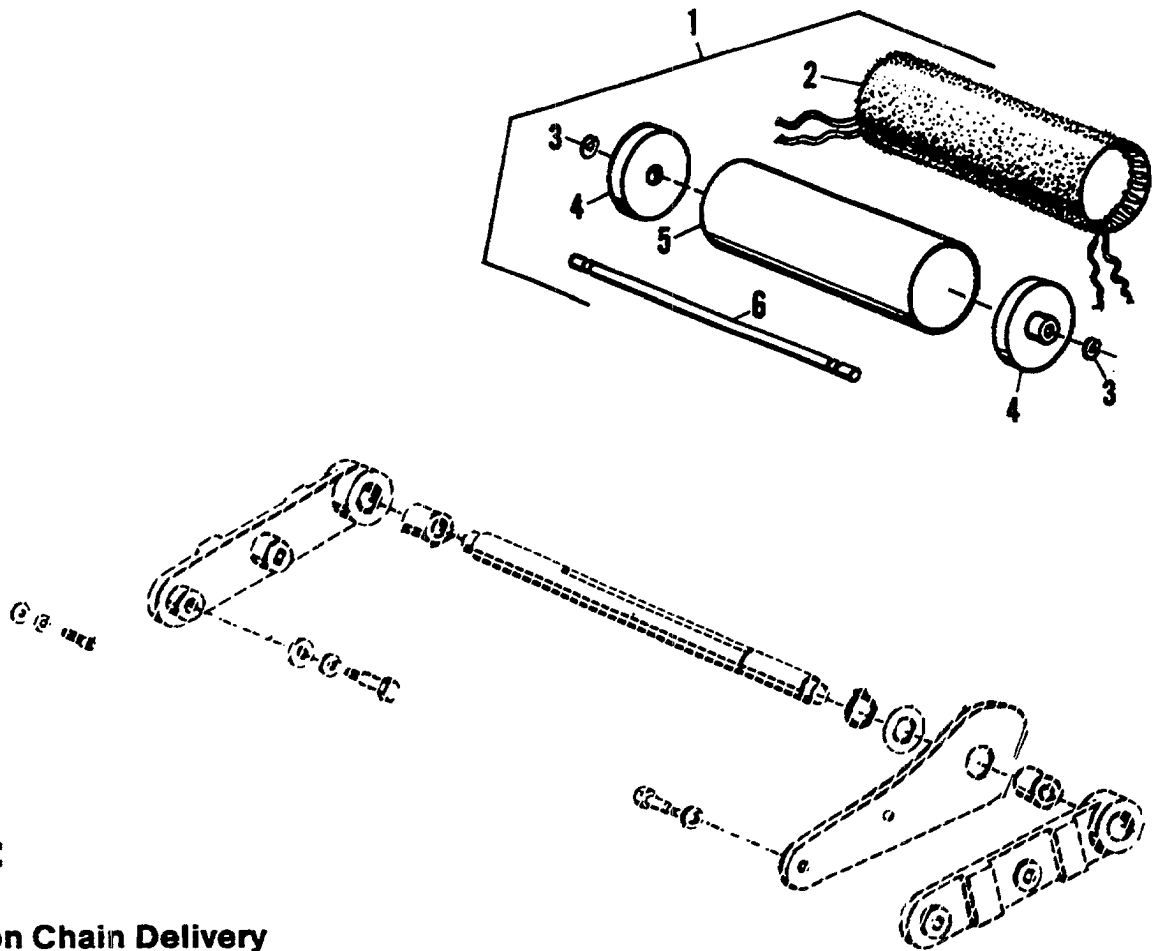

## NOTE:

For use on Chain Delivery  
with aluminum frames.

FIGURE 65  
MODEL 9815/9850 Paper Guide Wetting Roller

# Parts Catalog

Index No.	Part No.	MODEL 9805/9850 Figure 65 Description	Units Per Assy.
1	***	MOLLETON ASSEMBLY - Paper Guide Wetting .....	1
2	073591	MOLLETON COVER - Wetting Roller .....	1
3	014472	RING- Retaining External, .207 I.D. x .516 O.D. x .027 .....	4
4	073588	HUB - Wetting Roller .....	2
5	073587	ROLLER - Paper Guide Wetting .....	1
6	078737	SHAFT - Wetting Roller .....	1
7	072625	SPRING - .343 O.D. x 1.125 O.A.L. ....	2
8	001095	RING - Retaining External, .245 I.D. x .500 O.D. x .027 .....	4
9	001766	WASHER - .325 I.D. x .510 O.D. x .0329 .....	4
10	073576	SLIDE ASSEMBLY - O.S. ....	1
11	073577	SLIDE ASSEMBLY - N.O.S. ....	1
12	021203	WASHER - .255 I.D. x 1/2 O.D. x .0299 .....	2
13	073593	SPRING PIN ASSEMBLY - O.S. ....	1
14	073594	SPRING PIN ASSEMBLY - N.O.S. ....	1
15	073578	LINK ASSEMBLY - O.S. ....	1
16	073583	LINK ASSEMBLY - N.O.S. ....	1
17	111062	SCREW - 10-32 x 1-1/2 .....	2
18	073590	ANCHOR - Spring, Slide Mounting .....	2
19	073589	STUD - Mounting, 1/4-28 .....	2
20	001763	WASHER- Lock, .393 I.D. x .675 O.D. x .136 .....	4