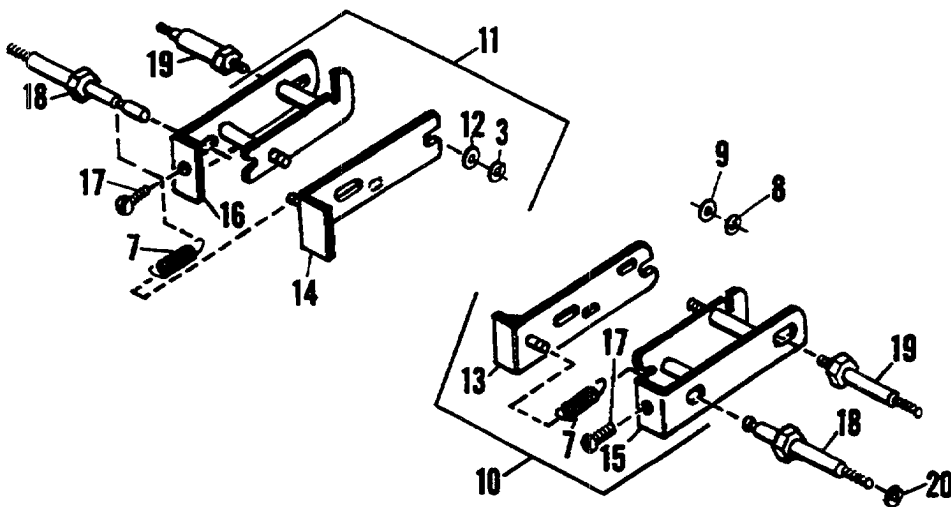

## NOTE:

For use on Chain Delivery  
with aluminum frames.

FIGURE 65  
MODEL 9815/9850 Paper Guide Wetting Roller

# Parts Catalog

Index No.	Part No.	MODEL 9805/9850 Figure 65 Description	Units Per Assy.
1	***	MOLLETON ASSEMBLY - Paper Guide Wetting .....	1
2	073591	MOLLETON COVER - Wetting Roller .....	1
3	014472	RING- Retaining External, .207 I.D. x .516 O.D. x .027 .....	4
4	073588	HUB - Wetting Roller .....	2
5	073587	ROLLER - Paper Guide Wetting .....	1
6	078737	SHAFT - Wetting Roller .....	1
7	072625	SPRING - .343 O.D. x 1.125 O.A.L. ....	2
8	001095	RING - Retaining External, .245 I.D. x .500 O.D. x .027 .....	4
9	001766	WASHER - .325 I.D. x .510 O.D. x .0329 .....	4
10	073576	SLIDE ASSEMBLY - O.S. ....	1
11	073577	SLIDE ASSEMBLY - N.O.S. ....	1
12	021203	WASHER - .255 I.D. x 1/2 O.D. x .0299 .....	2
13	073593	SPRING PIN ASSEMBLY - O.S. ....	1
14	073594	SPRING PIN ASSEMBLY - N.O.S. ....	1
15	073578	LINK ASSEMBLY - O.S. ....	1
16	073583	LINK ASSEMBLY - N.O.S. ....	1
17	111062	SCREW - 10-32 x 1-1/2 .....	2
18	073590	ANCHOR - Spring, Slide Mounting .....	2
19	073589	STUD - Mounting, 1/4-28 .....	2
20	001763	WASHER- Lock, .393 I.D. x .675 O.D. x .136 .....	4