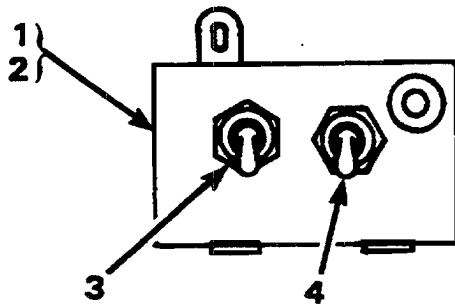

# Parts Catalog

FIGURE 82  
MODEL 9810 New Style Doubles Detector and Switch Box

# Parts Catalog

Index No.	Part No.	MODEL 9810 Figure 82 Description	Units Per Assy.
1	401918	SWITCH BOX .....	1 EA
2	401916	BRACKET FOR SERVICE BYPASS (NOT ILLUS) .....	1 EA
3	250865	SWITCH, TOGGLE DRIVE .....	1 EA
4	253238	SWITCH, TOGGLE PUMP .....	1 EA
	***	DOUBLES DETECTOR SWITCH ASSEMBLY .....	1 EA
5	001049	E- RING .....	2 EA
6	005071	WASHER .....	2 EA
7	001207	SET SCREW 8-32 X 3/16" .....	1 EA
8	016916	KNOB .....	1 EA
9	016541	SHAFT .....	1 EA
10	401917	BRACKET .....	1 EA
11	196423	SPRING .....	1 EA
12	016741	BRACKET .....	1 EA
13	001588	SCREW .....	2 EA
14	016739	SWITCH BRACKET .....	1 EA
15	011948	BLOCK .....	1 EA
16	001772	WASHER .....	1 EA
17	014727	SPRING WASHER .....	1 EA
18	100740	CLIP .....	1 EA
19	253025	SWITCH .....	1 EA
20	192855	SWITCH COVER .....	1 EA
21	017159	SPACER .....	1 EA
22	100490	SCREW .....	2 EA
23	190483	NUT PLATE .....	1 EA