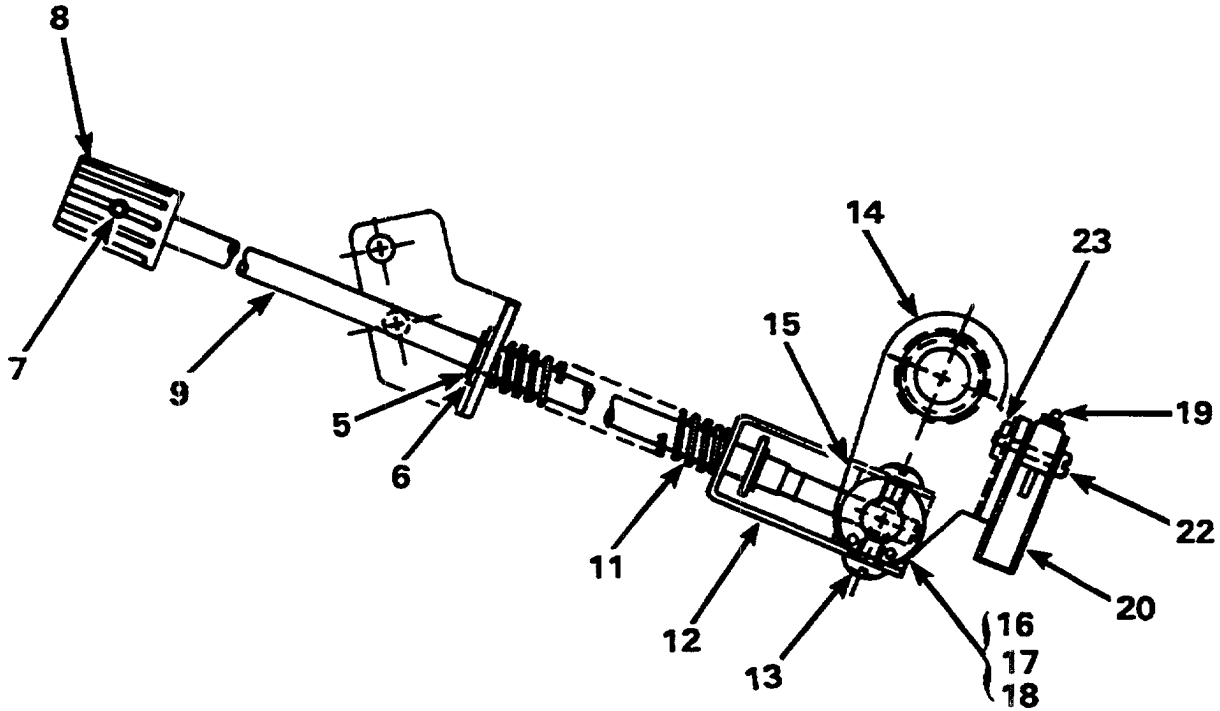

# Parts Catalog

FIGURE 82  
MODEL 9810 New Style Doubles Detector and Switch Box

# Parts Catalog

Index No.	Part No.	MODEL 9810 Figure 82 Description	Units Per Assy.
1	401918	SWITCH BOX .....	1 EA
2	401916	BRACKET FOR SERVICE BYPASS (NOT ILLUS) .....	1 EA
3	250865	SWITCH, TOGGLE DRIVE .....	1 EA
4	253238	SWITCH, TOGGLE PUMP .....	1 EA
	***	DOUBLES DETECTOR SWITCH ASSEMBLY .....	1 EA
5	001049	E- RING .....	2 EA
6	005071	WASHER .....	2 EA
7	001207	SET SCREW 8-32 X 3/16" .....	1 EA
8	016916	KNOB .....	1 EA
9	016541	SHAFT .....	1 EA
10	401917	BRACKET .....	1 EA
11	196423	SPRING .....	1 EA
12	016741	BRACKET .....	1 EA
13	001588	SCREW .....	2 EA
14	016739	SWITCH BRACKET .....	1 EA
15	011948	BLOCK .....	1 EA
16	001772	WASHER .....	1 EA
17	014727	SPRING WASHER .....	1 EA
18	100740	CLIP .....	1 EA
19	253025	SWITCH .....	1 EA
20	192855	SWITCH COVER .....	1 EA
21	017159	SPACER .....	1 EA
22	100490	SCREW .....	2 EA
23	190483	NUT PLATE .....	1 EA