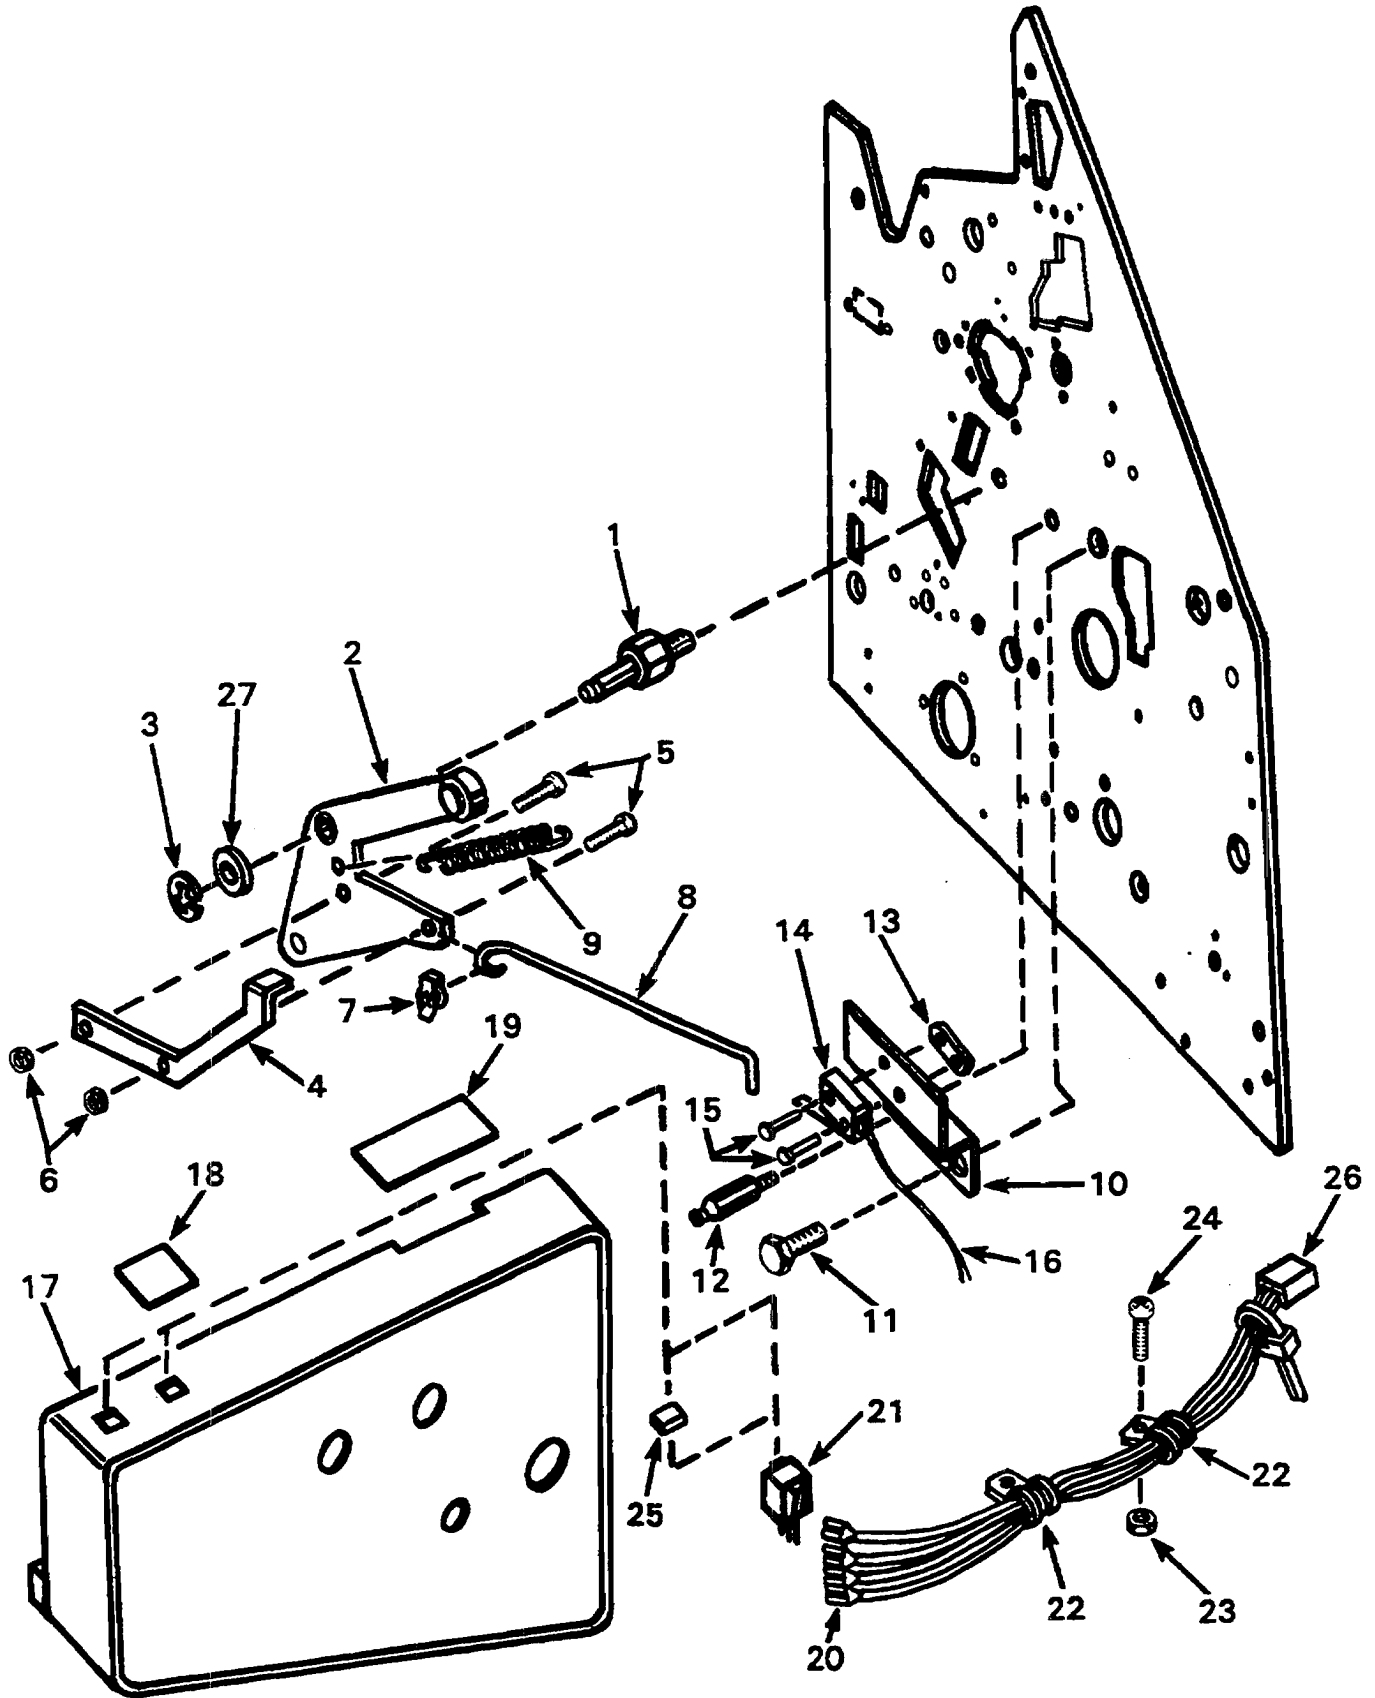

Parts Catalog

FIGURE 84
MODEL 9805/9810 New Style Counter Lever

Parts Catalog

Index No.	Part No.	MODEL 9805/9810 Figure 83 Description	Units Per Assy.
1	072440	STUD	1 EA
2	010163	LEVER, COUNTER	1 EA
3	001095	E - RING	1 EA
4	401929	LEVER, SWITCH ACTUATOR (9810 ONLY)	1 EA
5	110113	SCREW (9810 ONLY)	2 EA
6	100228	NUT (9810 ONLY)	2 EA
7	196471	CLIP (9805 ONLY)	1 EA
8	401984	LEVER, COUNTER ACTUATOR (9805 ONLY)	1 EA
9	196430	SPRING	1 EA
10	401921	BRACKET, SWITCH MOUNTING (9810 ONLY)	1 EA
11	072154	SCREW, SHOULDER	1 EA
12	196461	STUD, SPRING	1 EA
13	190555	NUT PLATE	1 EA
14	253218	SWITCH	1 EA
15	100678	SCREW	2 EA
16	401967	CABLE, COUNT INPUT	1 EA
17	087705	COVER, O.S. (9810 ONLY)	1 EA
18	017018	DECAL, FEED ON/OFF	1 EA
19	016546	DECAL, TABLE RAISE	1 EA
20	250093	TERMINAL	2 EA
21	253002	SWITCH, LOW PROFILE	1 EA
22	250205	CLAMP, CABLE	2 EA
23	150081	NUT, 8-32	2 EA
24	111035	SCREW, 8-32 X 7/16"	2 EA
25	253031	LENS CAP	1 EA
26	025658	CABLE ASSEMBLY	1 EA
27	001766	WASHER	1 EA