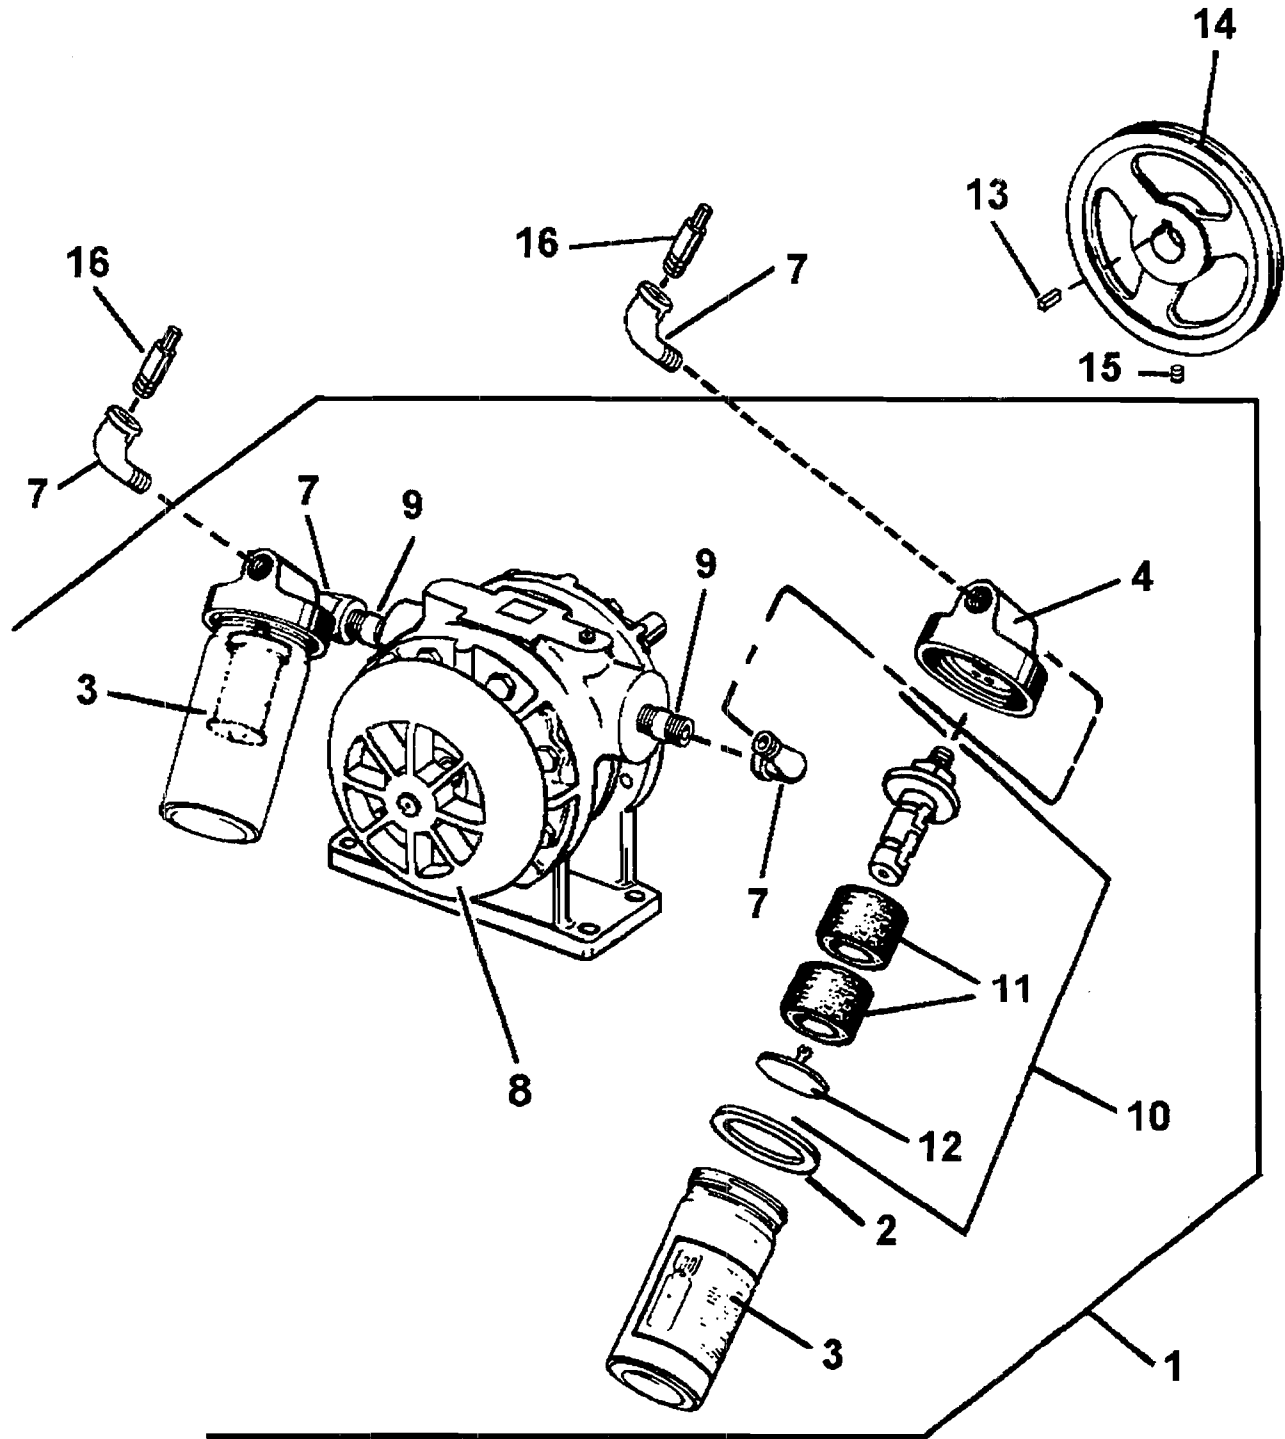

Parts Catalog

FIGURE 63A
MODEL 9815/9850 Oil-Less Pump

Parts Catalog

Index No.	Part No.	MODEL 9805/9850 Figure 63A Description	Units Per Assy.
1	402301	OIL-LESS PUMP ASSEMBLY (New Design)	1
2	072261	GASKET	2
3	072852	BOTTLE	2
4	072161	COVER	1
-	402300	VANE (Not Illustrated)	4
-	072920	SHIM (Not Illustrated)	1
7	072826	ELBOW	2
8	402400	FAN	1
9	102282	NIPPLE	2
10	072265	FILTER ASSEMBLY	2
11	072855	FILTER	2
12	016569	CAP - Plastic	1
13	190398	KEY - 3/16" x 3/16" x 1-3/8"	1
14	072822	PULLEY - Pump	1
15	001523	SCREW - Set, 5/16-18 x 3/8"	1
16	073417	ADAPTER - Tube	2