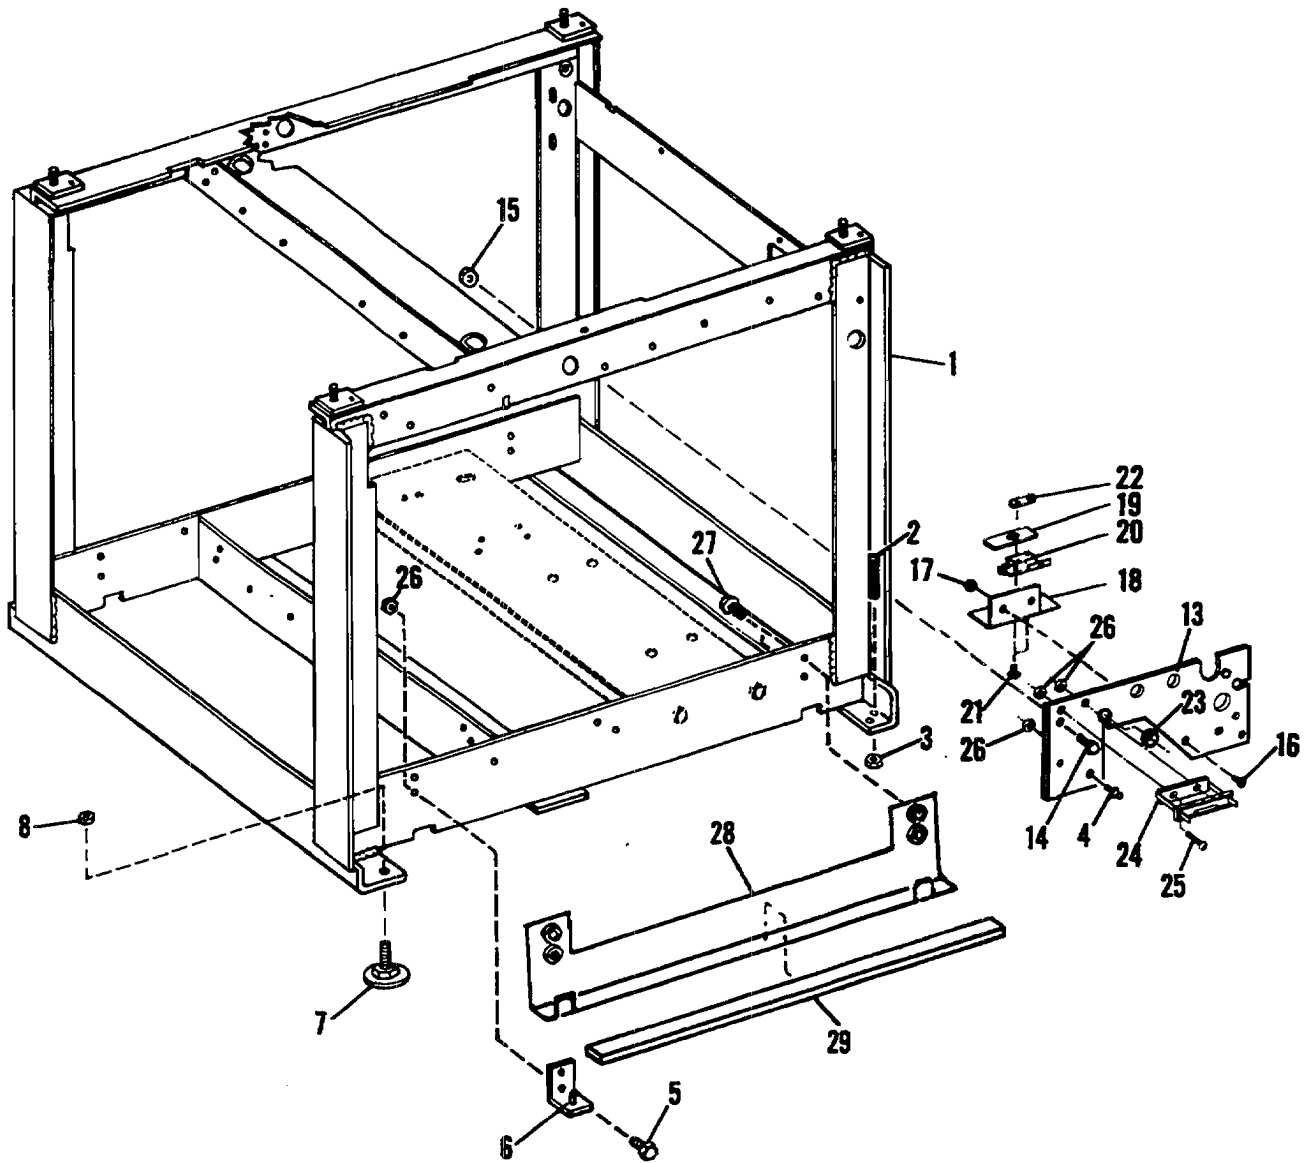

Parts Catalog

FIGURE 59
MODEL 9815/9850 Base Frames and Hardware

Parts Catalog

Index No.	Part No.	MODEL 9805/9850 Figure 59 Description	Units Per Assy.
1	017545	BASE ASSEMBLY	1
2	101913	SCREW - Set, 1/2-20 x 2.000	2
3	021095	NUT - 1/2-20	2
4	054402	STRIKE	2
5	111070	SCREW - 1/4-28 x 7/16	4
6	017722	BRACKET - Support Cover	4
7	017542	GLIDER	3
8	001845	NUT - 3/8-24	3
13	017147	PLATE ASSEMBLY - O.S.	1
13	017768	PLATE ASSEMBLY - N.O.S.	1
14	111054	SCREW - 8-32 x 3/8	2
15	014808	NUT - 10-32	2
16	014187	SCREW - 4-40 x 5/8	2
17	014811	NUT - 8-32	2
18	017775	BRACKET	1
19	195913	INSULATOR	2
20	017760	SWITCH - 125V. .1Amp.	1
21	100678	SCREW - 4-40 x 5/8	2
22	190555	NUT PLATE	1
23	251520	BUSHING - Nylon	1
24	252841	CLAMP - Cable	1
25	100347	SCREW - 6-32 x 3/8	2
26	014812	NUT - 6-32	2
27	111073	SCREW - 1/4-28 x 5/8	8
28	400613	BRACKET ASSEMBLY - Support, Cover	2
29	400641	GASKET	2